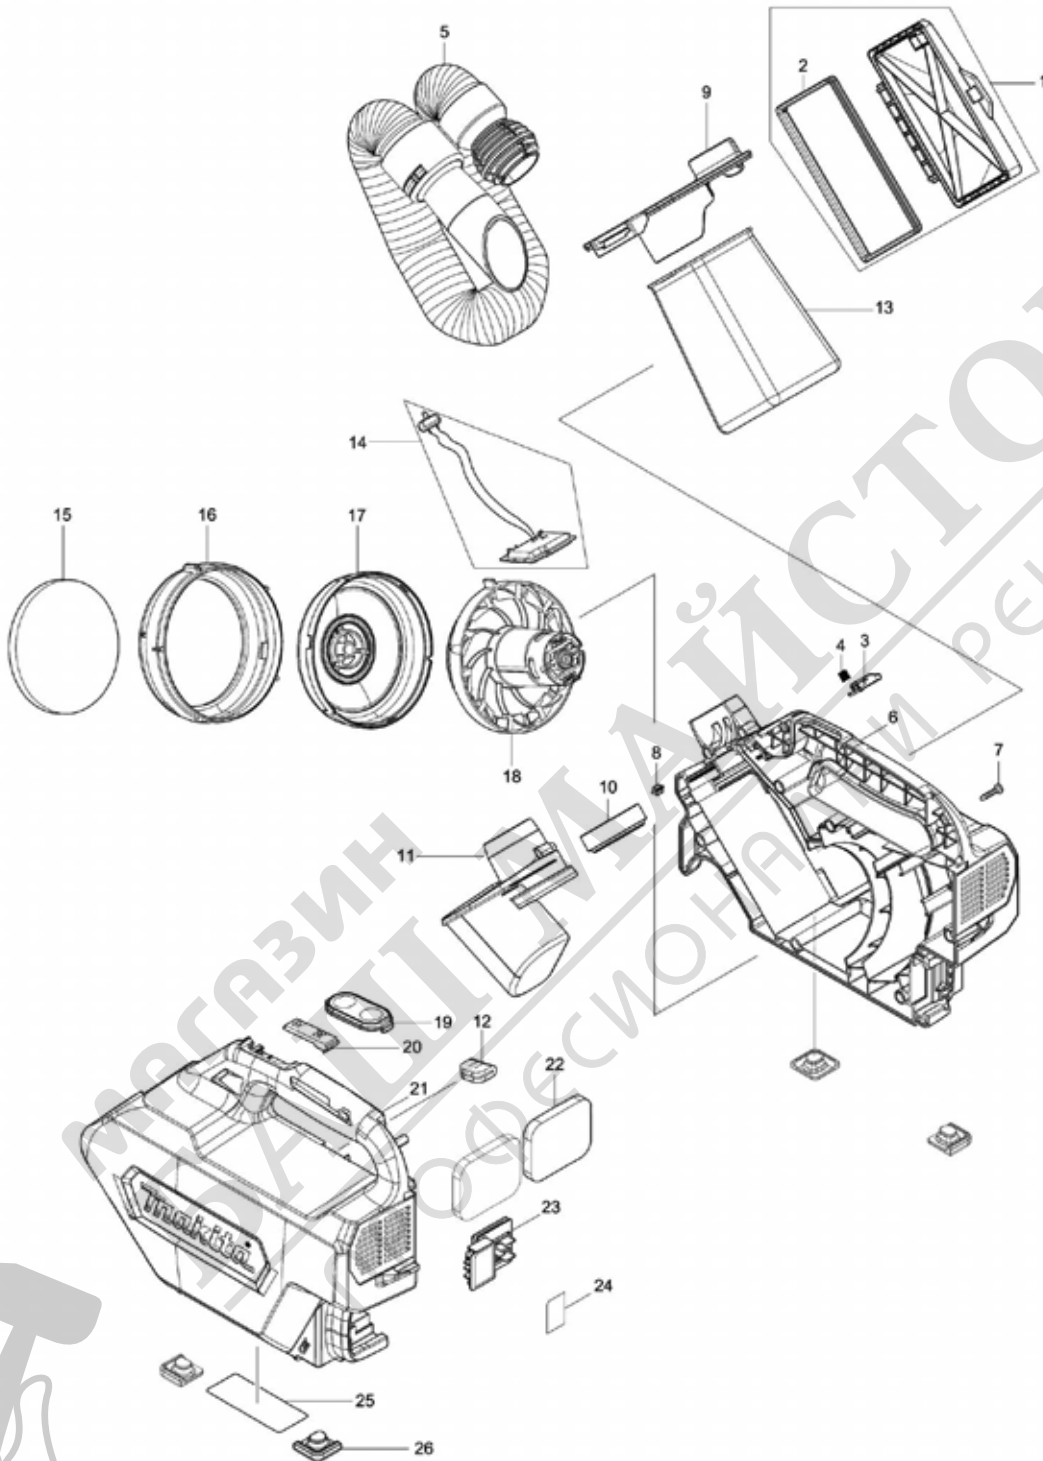

Model No.CL121D CORDLESS CLEANER

МАКІТА®
МАСТЕРСКОЕ РЕШЕНИЕ

Model No.CL121D CORDLESS CLEANER

Артикул	Номер на частта	Описание	Смяна	Количество	New/Old	Продажба	Покупка	Забележка
001	136100-1	DUST BOX COVER ASS'Y		1				
D10		INC. 2						
002	422433-3	SEAL		1				
003	459050-6	STOPPER PLATE		1				
004	232485-4	COMPRESSION SPRING 5		1				
005	140H92-6	HOSE COMPLETE		1				
C10	140J50-4	HOSE JOINT COMPLETE		1	*			
C20	459042-5	STRAIGHT PIPE		1				
C30	459043-3	SLEEVE		1	*			
C40	459044-1	STOPPER		1				
006	183L86-2	HOUSING SET		1				
D10		INC. 1,3,4,12,21,26						
007	266429-2	TAPPING SCREW 3X16		10				
008	450522-4	LENS		1				
009	143677-9	VALVE STAY COMPLETE		1				
010	422434-1	PACKING		1				
011	459048-3	HOSE JOINT HOLDER		1				
012	424246-8	SPONGE SHEET		1				
013	166084-9	DUST BAG		1				
014	632N33-7	CONTROLLER UNIT		1				
015	422440-6	SPONGE SHEET 90		1				
016	422421-0	RUBBER RING		1				
017	459035-2	FAN COVER		1				
018	127237-5	MOTOR ASSEMBLY		1				
019	144096-2	SWITCH PLATE COMPLETE		1				
C10	810P35-7	SWITCH LABEL		1				
020	631973-2	SWITCH UNIT		1				
021	183L86-2	HOUSING SET		1				
D10		INC. 1,3,4,6,12,26						
022	422439-1	SPONGE SHEET 47-57		2				
023	644813-5	TERMINAL		1				
024	855M51-4	CL121D SERIAL NO. LABEL		1				
025	855M45-9	CL121D NAME PLATE		1				
026	422435-9	FOOT		4				
A01	140H94-2	SOFT BRUSH 360 COMPLETE		1				
A02	140H95-0	SEAT NOZZLE 120 COMPLETE		1				
A03	140J64-3	BLOWER NOZZLE COMPLETE		1				
A04	162544-9	SHOULDER BELT		1				
A05	194566-1	PAPER FILTER SET (5PCS/SET)		1				
A06	422437-5	RUBBER NOZZLE 330		1				
A07	459056-4	MAT NOZZLE 120		1				
A08B	832188-6	TOOL BAG		1				
A12B	456128-6	BATTERY COVER		1				
A13B	***DC10WD	DC10WD BATTERY CHARGER		1				
D10		COMPO-PARTS						
A14B	197396-9	BATTERY BL1021B SET		1	*			
A14-1B	197396-9	BATTERY BL1021B SET	O	1				

Please order the parts with part number.

Print Date 13/4/2020