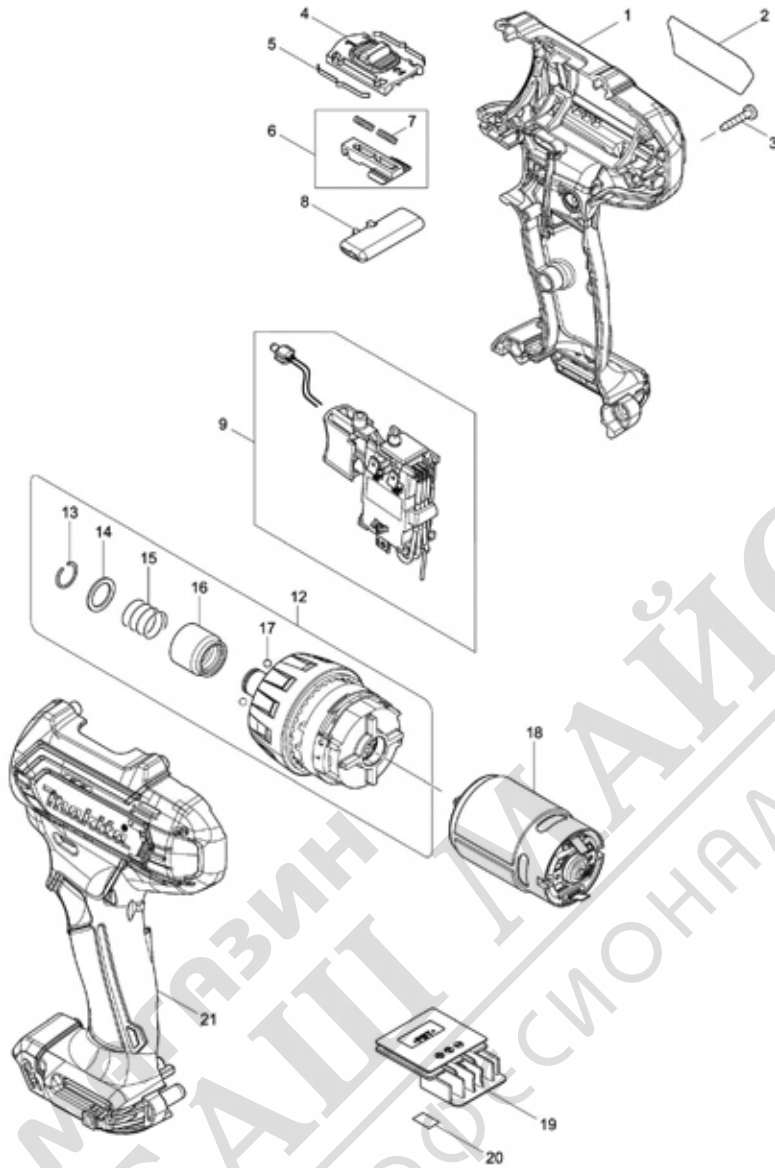

Model No.DF033D CORDLESS DRIVER DRILL

МАСТЕР-БАШ И МАЙСТОРА®
ПРОФЕССИОНАЛНИ РЕШЕНИЯ

Model No.DF033D CORDLESS DRIVER DRILL

Артикул	Номер на частта	Описание	Смяна	Количество	New/Old	Продажба	Покупка	Забележка
001	183K90-5	HOUSING SET		1				
C10	252126-6	HEX. LOCKING NUT M4-7		2				
D10		INC. 21						
002	855E57-4	DF033D NAME PLATE		1				
003	266429-2	TAPPING SCREW 3X16		9				
004	459026-3	SPEED CHANGE LEVER		1				
005	232493-5	LEAF SPRING		2				
006	127127-2	CHANGE LEVER ASSEMBLY		1				
D10		INC. 7						
007	233025-1	COMPRESSION SPRING 2		2				
008	456039-5	F/R CHANGE LEVER		1				
009	632J76-5	SWITCH UNIT		1				
C10	620625-0	LED CIRCUIT		1				
C20	688161-2	LINE FILTER		1				
012	127126-4	GEAR ASSEMBLY		1				
D10		INC. 13-17						
013	231965-7	RING SPRING 10		1				
014	347004-4	BIT WASHER		1				
015	233005-7	COMPRESSION SPRING 13		1				
016	326677-6	BIT SLEEVE		1				
017	216019-1	STEEL BALL 3		2				
018	629395-8	DC MOTOR		1				
019	644813-5	TERMINAL		1				
020	855E64-7	DF033D SERIAL NO. LABEL		1				
021	183K90-5	HOUSING SET		1				
C10	252126-6	HEX. LOCKING NUT M4-7		2				
D10		INC. 1						
A01	251314-2	+ SCREW M4X12		1				
A02	346909-5	HOOK		1				
A03	784244-7	+ BIT 2-50		1				
A04B	821661-1	PLASTIC CARRYING CASE		1				
C10	417724-5	LATCH		2				
A04C	821661-1	PLASTIC CARRYING CASE		1				
C10	417724-5	LATCH		2				
A04D	821661-1	PLASTIC CARRYING CASE		1				
C10	417724-5	LATCH		2				
A04E	821661-1	PLASTIC CARRYING CASE		1				
C10	417724-5	LATCH		2				
A05B	818P05-0	DF033DWYE MODEL NO. LABEL		1				
A05C	818P10-7	DF033DWAE MODEL NO. LABEL		1				
A05D	818P12-3	DF033DSME MODEL NO. LABEL		1				
A05E	818P14-9	DF033DWME MODEL NO. LABEL		1				
A08B	456128-6	BATTERY COVER		1				
A08C	456128-6	BATTERY COVER		1				
A08D	456128-6	BATTERY COVER		1				
A08E	456128-6	BATTERY COVER		1				