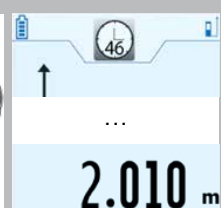

Laserliner

DistanceMaster Vision

Laser distance meter –
with camera function

Rev18W25

- Point-precise measuring with laser to determine lengths exactly
- Camera function with digital zoom
- Min/Max function to determine diagonals, verticals and horizontals
- The area and volume functions permit the acquisition of room sizes, for example to calculate material quantities
- Pythagoras measurement function and angle function
- 360° inclination sensor for determining the horizontal and vertical distance
- Simple assessment of room perimeter with the addition and subtraction functions
- The wall surface function automatically adds up surfaces by measuring the lengths of walls as well as their height once.
- Stake out function for marking off defined lengths
- Digital bubble level to align the measuring device
- High measuring accuracy up to 80 m: ± 2 mm*
- 4 selectable measurement reference points: front, tripod, rear and pin
- 1/4" tripod connection
- USB interface to charge the NiMH batteries
- Illuminated colour LCD
- Internal measured value memory

TECHNICAL DATA

ACCURACY ± 2 mm (typical)*
MEASUREMENT RANGE max. 80 m**
MINIMAL RANGE 0,05 m
LASER Class 2 < 1mW
LASER WAVELENGTH 635 nm
OPERATING CONDITIONS 0°C ... 40°C
STORAGE CONDITIONS -20°C ... 60°C
UNIT (selectable) m / ft / _'"/ inch
FUNCTIONS distances, min./max./ continuous measurement, areas, volumes, addition, subtraction function, wall surface function, angle function 1***, Pythagoras 1 + 2 + 3, 360° inclination sensor, stake out/timer function, digital bubble level, camera
POWER SUPPLY Rechargeable batteries 3x NiMH, type AAA
DIMENSIONS (W x H x D) 59 x 136 x 29 mm
WEIGHT with batteries 172 g

* See operating instructions for specific accuracies
** at max. 10,000 lux
*** In combination with 360° inclination sensor

Viewfinder to target the measurement area

Folding pin for measurements out of a corner