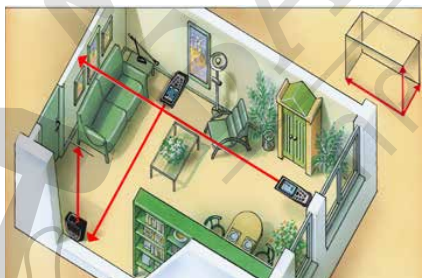

Laserliner

DistanceMaster Vision

Laser distance meter –
with camera function

Rev18W25

- Point-precise measuring with laser to determine lengths exactly
- Camera function with digital zoom
- Min/Max function to determine diagonals, verticals and horizontals
- The area and volume functions permit the acquisition of room sizes, for example to calculate material quantities
- Pythagoras measurement function and angle function
- 360° inclination sensor for determining the horizontal and vertical distance
- Simple assessment of room perimeter with the addition and subtraction functions
- The wall surface function automatically adds up surfaces by measuring the lengths of walls as well as their height once.
- Stake out function for marking off defined lengths
- Digital bubble level to align the measuring device
- High measuring accuracy up to 80 m: ± 2 mm*
- 4 selectable measurement reference points: front, tripod, rear and pin
- 1/4" tripod connection
- USB interface to charge the NiMH batteries
- Illuminated colour LCD
- Internal measured value memory

* See operating instructions for specific accuracies
** at max. 10,000 lux
*** In combination with 360° inclination sensor

Viewfinder to target the measurement area

Folding pin for measurements out of a corner