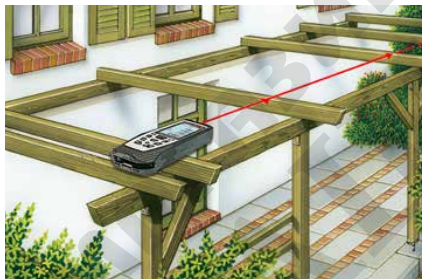

Laserliner

DistanceMaster Vision

Laser distance meter –
with camera function

Rev18W25

- Point-precise measuring with laser to determine lengths exactly
- Camera function with digital zoom
- Min/Max function to determine diagonals, verticals and horizontals
- The area and volume functions permit the acquisition of room sizes, for example to calculate material quantities
- Pythagoras measurement function and angle function
- 360° inclination sensor for determining the horizontal and vertical distance
- Simple assessment of room perimeter with the addition and subtraction functions
- The wall surface function automatically adds up surfaces by measuring the lengths of walls as well as their height once.
- Stake out function for marking off defined lengths
- Digital bubble level to align the measuring device
- High measuring accuracy up to 80 m: ± 2 mm*
- 4 selectable measurement reference points: front, tripod, rear and pin
- 1/4" tripod connection
- USB interface to charge the NiMH batteries
- Illuminated colour LCD
- Internal measured value memory

* See operating instructions for specific accuracies
** at max. 10,000 lux
*** In combination with 360° inclination sensor

Viewfinder to target the measurement area

Folding pin for measurements out of a corner