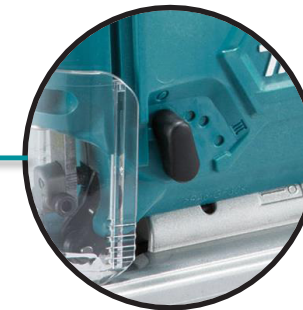

МАГАЗИН МАЙСТОРА
БАШ МОМЕНТАЛНИ РЕШЕНИЯ
ПРОФЕСИОНАЛНИ РЕШЕНИЯ

Product Overview

High cutting efficiency

Ergonomic design

45° bevel cutting

Connectable to dust extraction

Blower function

3 Cut settings

- **High cutting efficiency** – compact 12V MAX motor provides 2,900spm allowing for fast and clean cutting
- **45° bevel cutting** – adjusting the base plate user is able to make 45° bevel cuts left and right with a positive stop at 90°
- **Blower function** – motor exhaust has been positioned in order to blow the cut line free from dust making a clean cutting line
- **Ergonomic design** – handle has been ergonomically designed to provide maximum comfort will reducing fatigue when using the tool for prolonged periods of time
- **Connectable to dust extraction** – extraction hose can be connected directly to the rear housing of the unit for a cleaner worksite
- **3 cut settings** – orbital action of the jigsaw blade can be changed from smooth straight cutting to aggressive fast cutting depending on the material and finish required