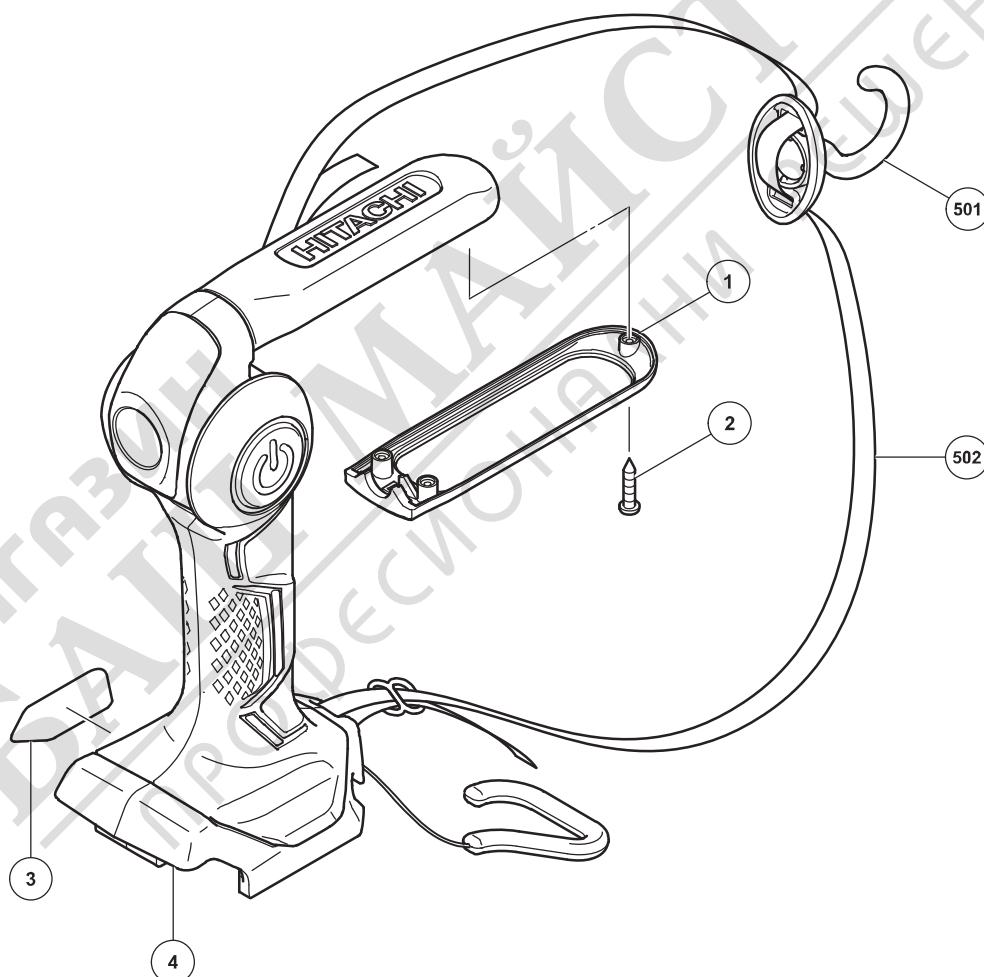

ELECTRIC TOOL PARTS LIST

■ CORDLESS WORK LIGHT
Model UB 18DJL

2014-2-20
(E1)

PARTS

UB 18DJL

ITEM NO.	CODE NO.	DESCRIPTION	NO. USED	REMARKS	
1	336569	LIGHT SEAT SET	1		
2	336522	TAPPING SCREW D2.3 X 8 (BLACK)	3		
3		NAME PLATE	1		
4		MAIN BODY	1		

STANDARD ACCESSORIES

ITEM NO.	CODE NO.	DESCRIPTION	NO. USED	REMARKS	
501	336520	POTHOOK	1		
502	336558	GALLUS	1		