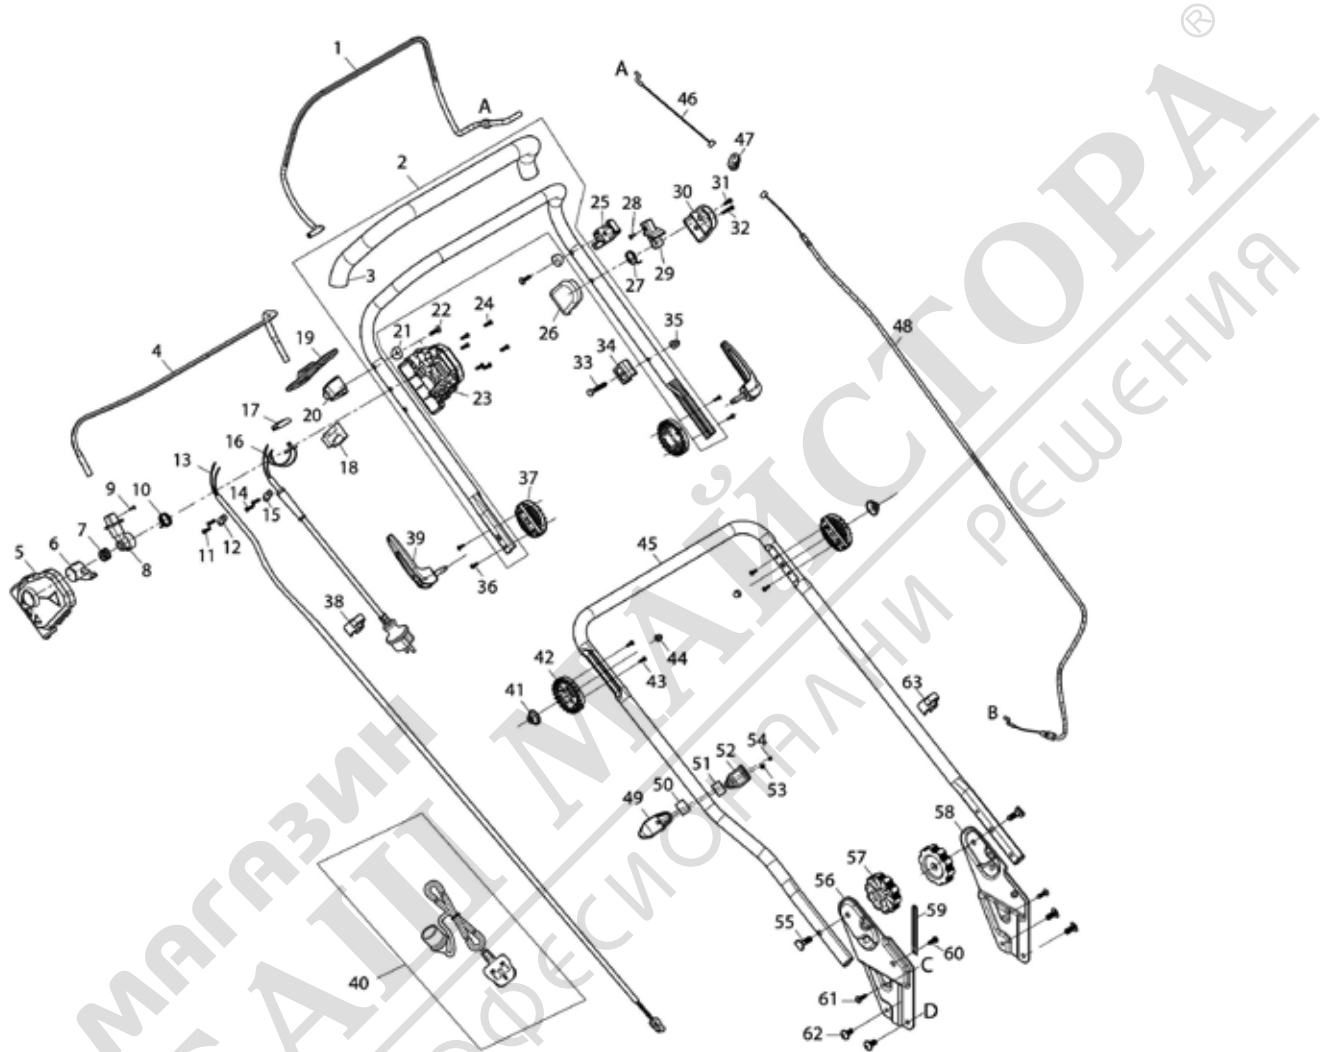

Model No.ELM4621 460MM ELECTRIC LAWN MOWER