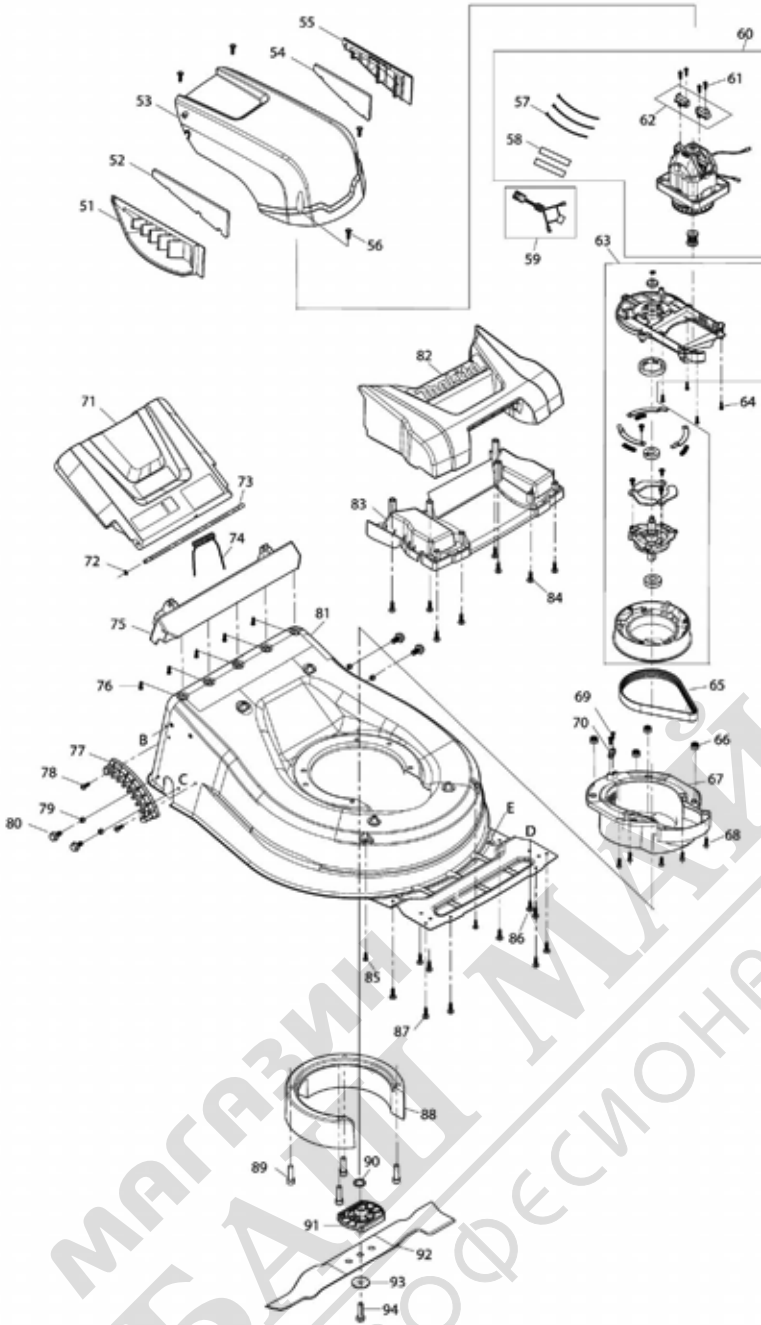

Model No.ELM4121 410MM ELECTRIC LAWN MOWER