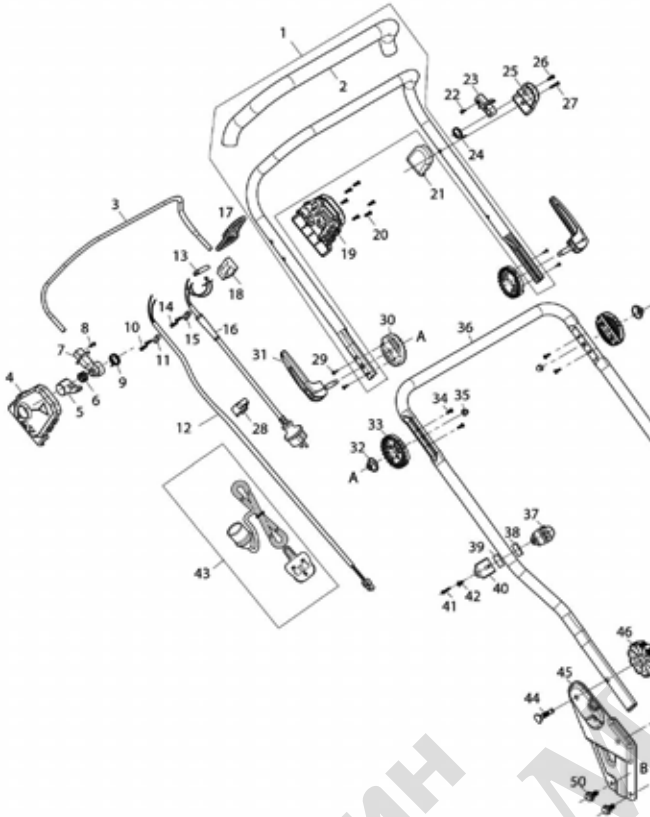

Model No.ELM4121 410MM ELECTRIC LAWN MOWER