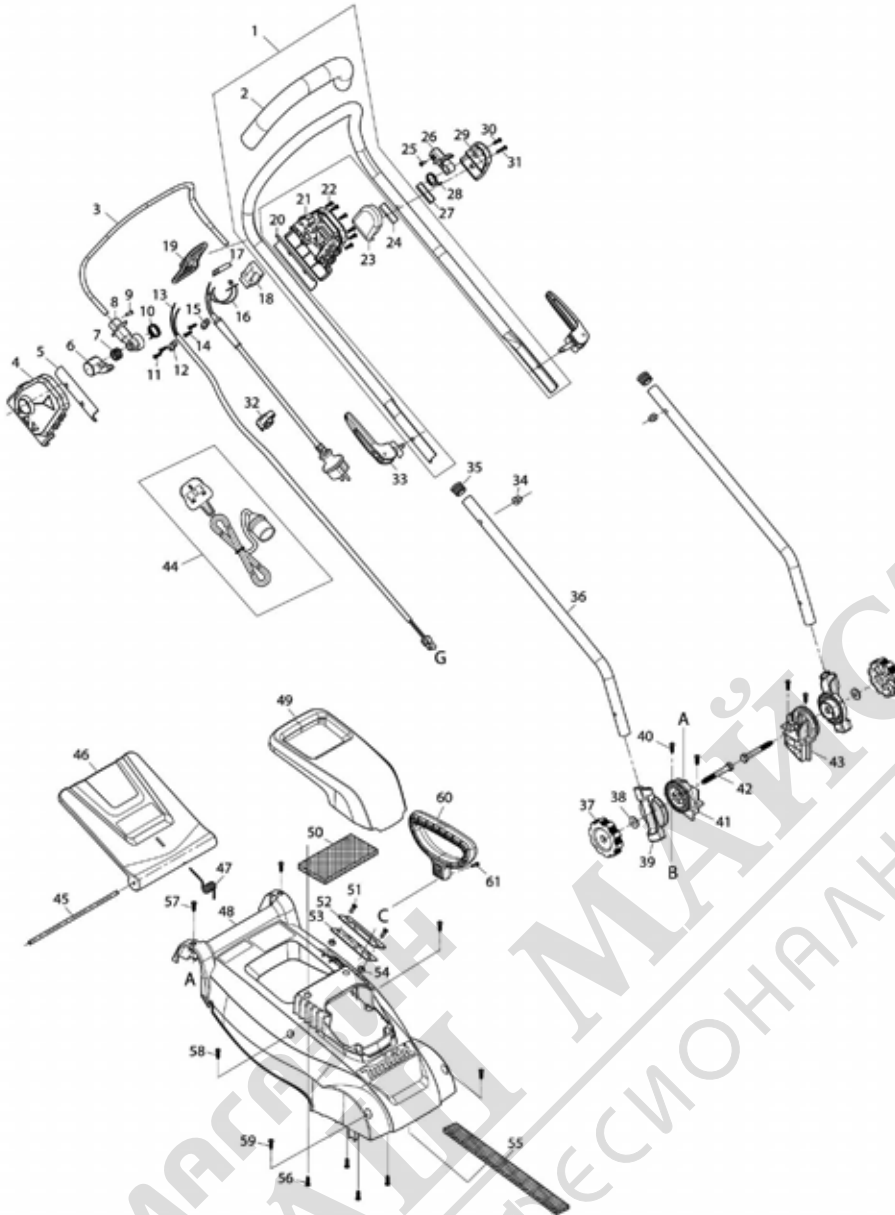

Model No.ELM3720 370MM ELECTRIC LAWN MOWER

МАКИТА МАЙСТОР®
БАЛТИЙСКИ ПРОФЕСИОНАЛНИ РЕШЕНИЯ