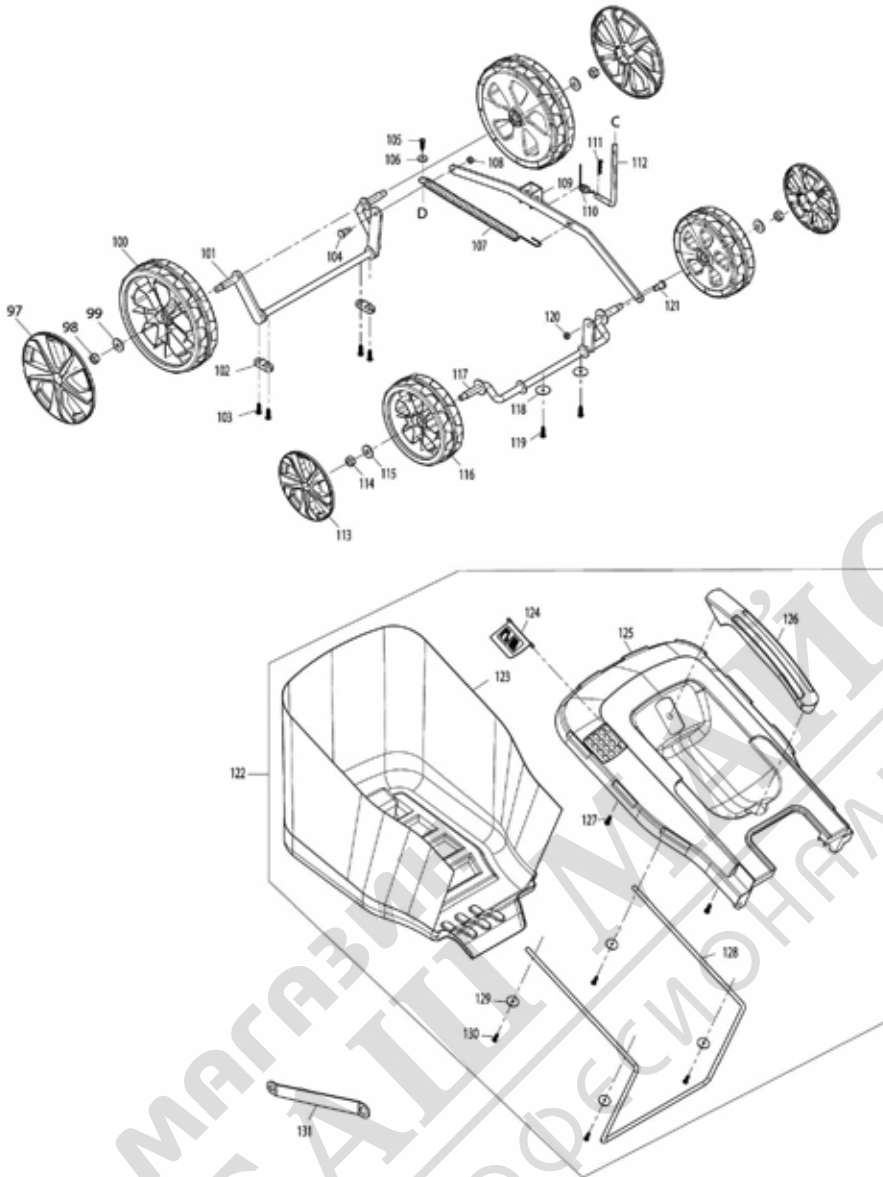

Model No.ELM3720 370MM ELECTRIC LAWN MOWER