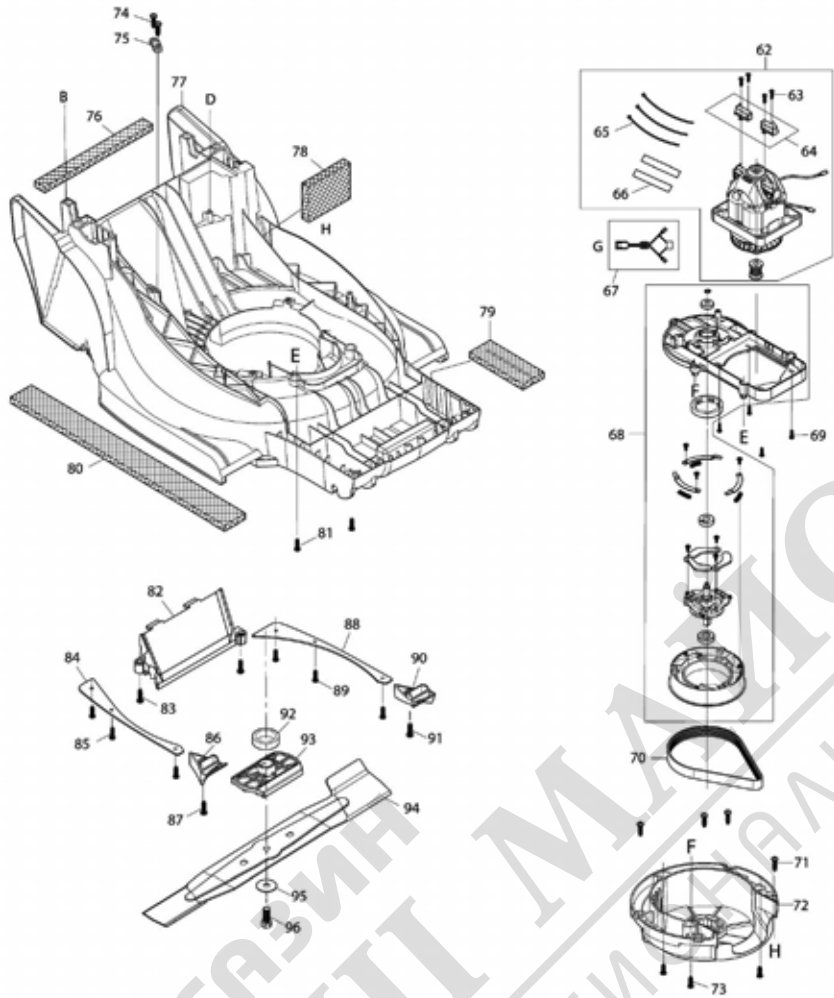

Model No.ELM3720 370MM ELECTRIC LAWN MOWER

МАГАЗИН МАСТОРА
БАШ МАСТОРА
ПРОФЕСИОНАЛНИ РЕШЕНИЯ