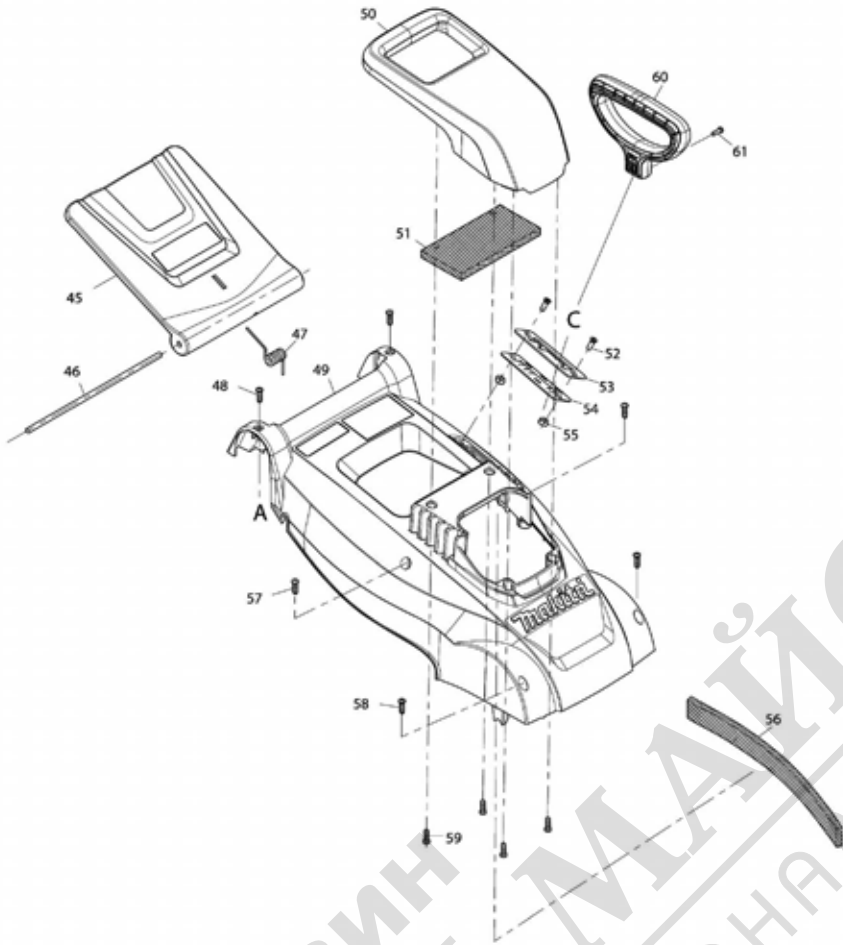

Model No.ELM3320 330MM ELECTRIC LAWN MOWER