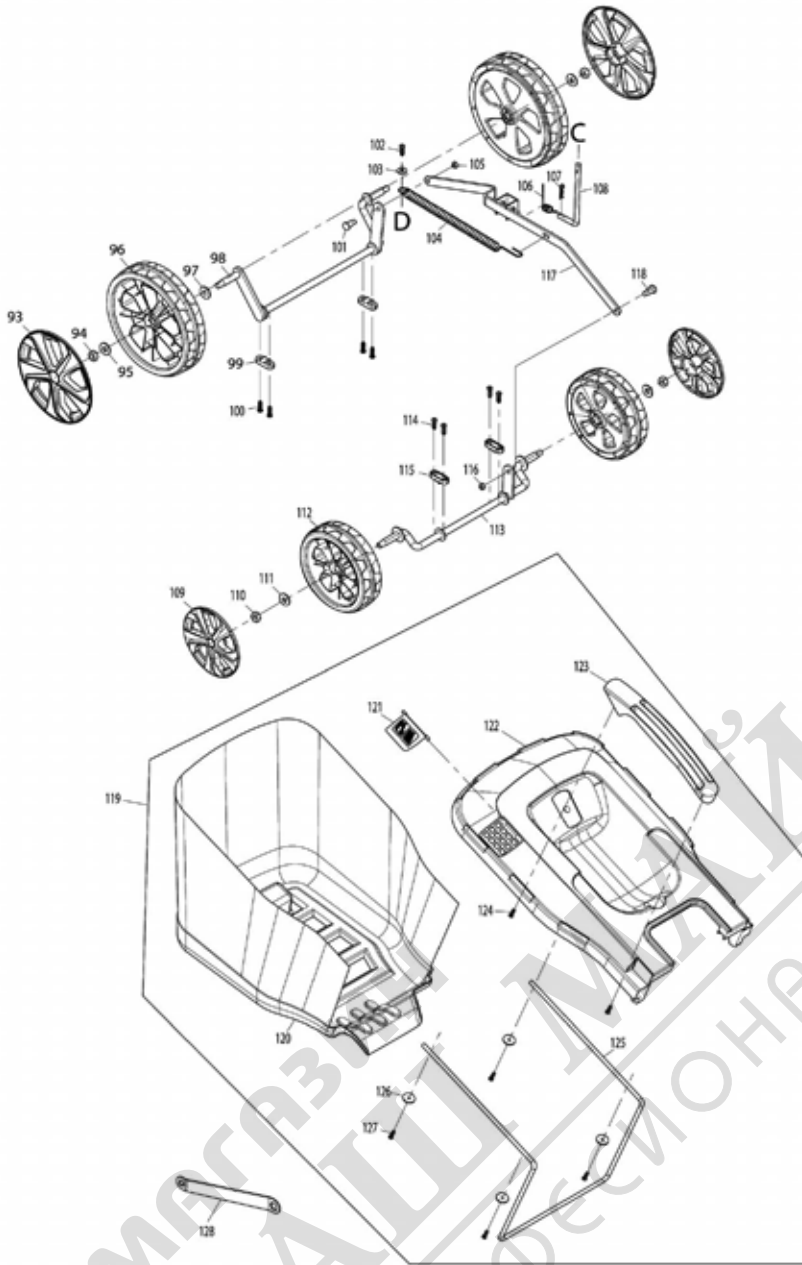

Model No.ELM3320 330MM ELECTRIC LAWN MOWER