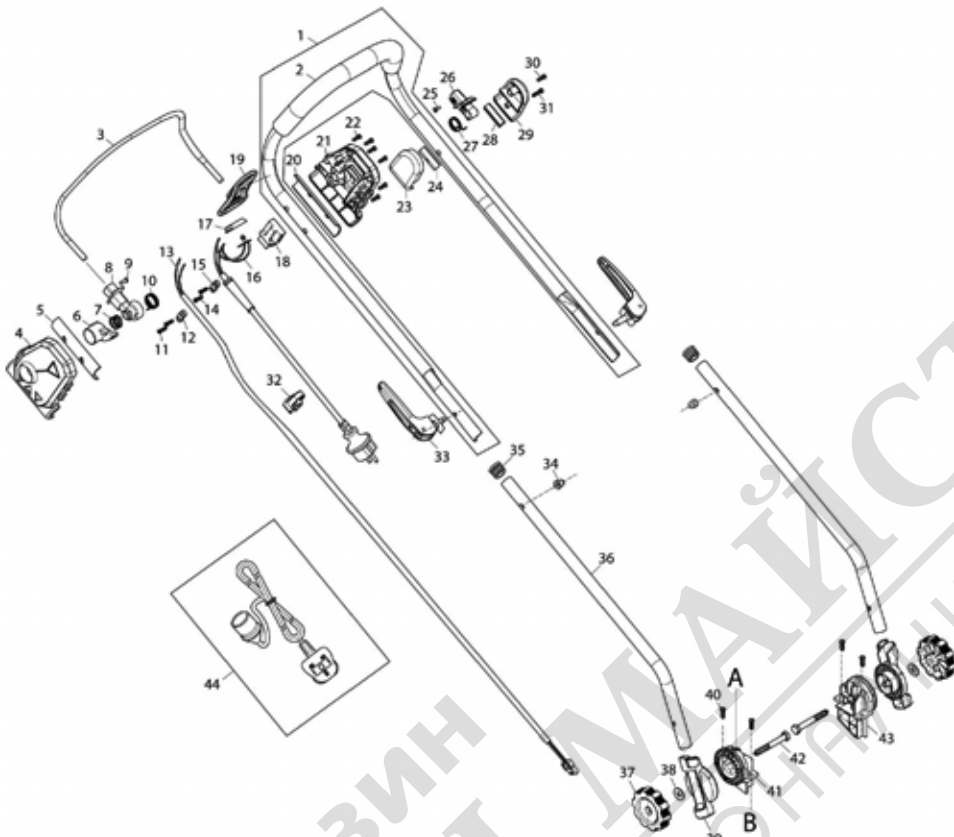

Model No.ELM3320 330MM ELECTRIC LAWN MOWER