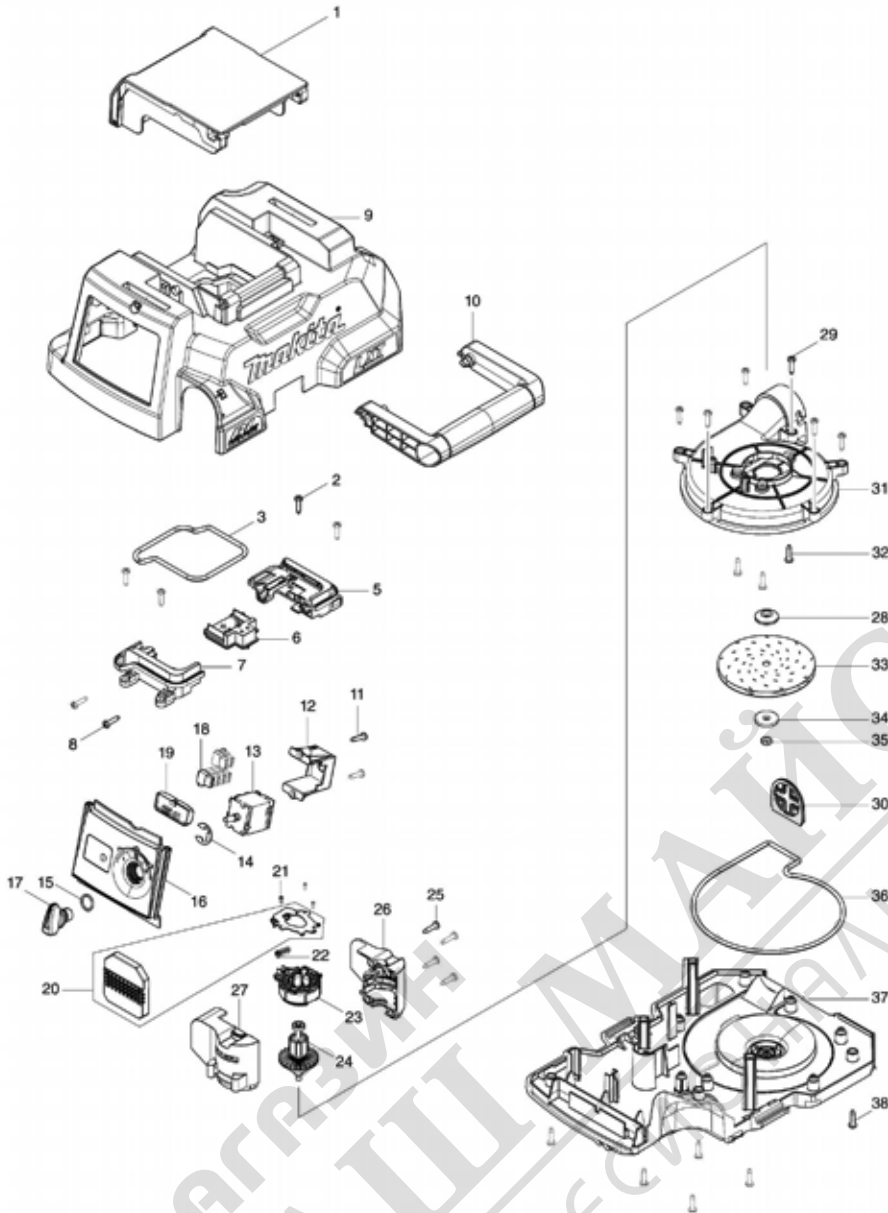

Model No.DVC750L DC PORTABLE VACUUM CLEANER