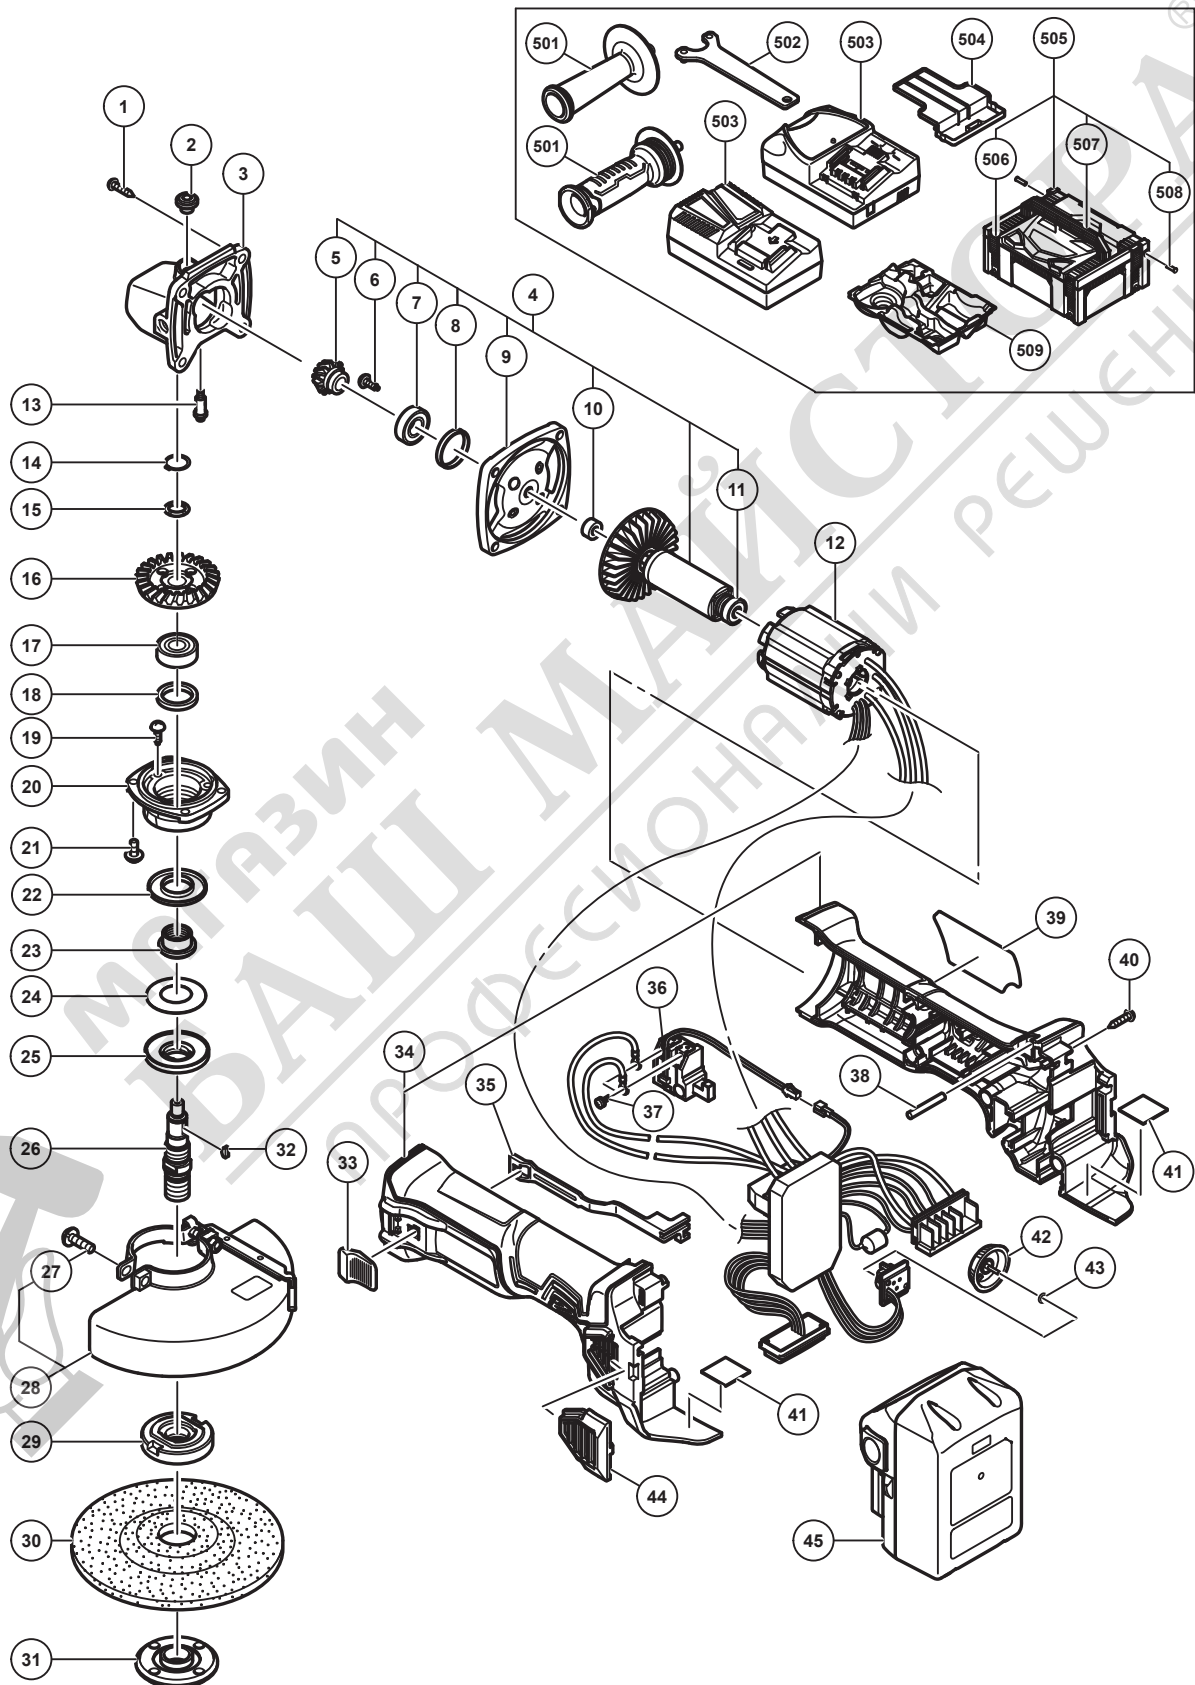

## ELECTRIC TOOL PARTS LIST

### ■ CORDLESS DISC GRINDER Model G 18DBBVL

2017 · 5 · 18  
(E1)

**PARTS**

G 18DBBVL

ITEM NO.	CODE NO.	DESCRIPTION	NO. USED	REMARKS
1	328643	TAPPING SCREW (W/FLANGE) D4 X 23 (BLACK)	4	
2	301944	PUSHING BUTTON	1	
3	339183	GEAR COVER ASS'Y	1	INCLUD.2,13
4	360991	ROTOR INNER COVER SET	1	INCLUD.5-11
5	371811	PINION	1	
6	371814	SLOTTED HD. SCREW (SEAL LOCK) M4	2	
7	371033	BALL BEARING 6900VVC	1	
8	328453	RUBBER RING (A)	1	
9	371816	INNER COVER	1	
10	371927	DISTANCE RING (A)	1	
11	333826	BALL BEARING 625DD	1	
12	371687	WIRING ASS'Y	1	INCLUD.36,37,42,43
13	301943	LOCK PIN	1	
14	316487	RETAINING RING FOR D11 SHAFT	1	
15	316486	WAVE WASHER	1	
16	328364	GEAR	1	
17	6001DD	BALL BEARING 6001DDCMPS2L	1	
18	372126	FELT PACKING	1	
19	301936	SLOTTED HD. SCREW (SEAL LOCK) M4 X 10	3	
20	372124	PACKING GLAND	1	
21	307127	SEAL LOCK SCREW (W/SP. WASHER) M4 X 12	4	
22	372183	FRINGER	1	
23	371672	SLEEVE (B)	1	
24	371673	BELLEVILLE SPRING (B)	1	
25	371674	SUPPORT BODY (B)	1	
26	371685	SPINDLE (E)	1	
27	338868	SLOTTED PLUS SCREW M5	1	
28	333840	TOOLLESS WHEEL GUARD 125MM	1	INCLUD.27
29	371677	WHEEL WASHER (C)	1	
30	316822	D. C. WHEELS 125MM A36Q (25 PCS.)	1	
31	339579	WHEEL NUT M14	1	
32	302047	WOODRUFF KEY	1	
33	314428	SLIDE KNOB	1	
34	371690	HOUSING (A).(B) SET	1	
35	371682	SLIDE BAR	1	
36	338900	SWITCH	1	
37	307887	MACHINE SCREW (W/WASHER) M3.5 X 6	2	
38	338869	PIN	1	
39		NAME PLATE	1	
40	301653	TAPPING SCREW (W/FLANGE) D4 X 20 (BLACK)	5	
41	338871	RUBBER CUSHION (B)	2	
42	337875	DIAL	1	
43	338981	O-RING (I.D 2.8)	1	
44	338870	FILTER	2	
45	335790	BATTERY BSL 1850 (EUROPE,AUS,NZL)	2	INCLUD.504