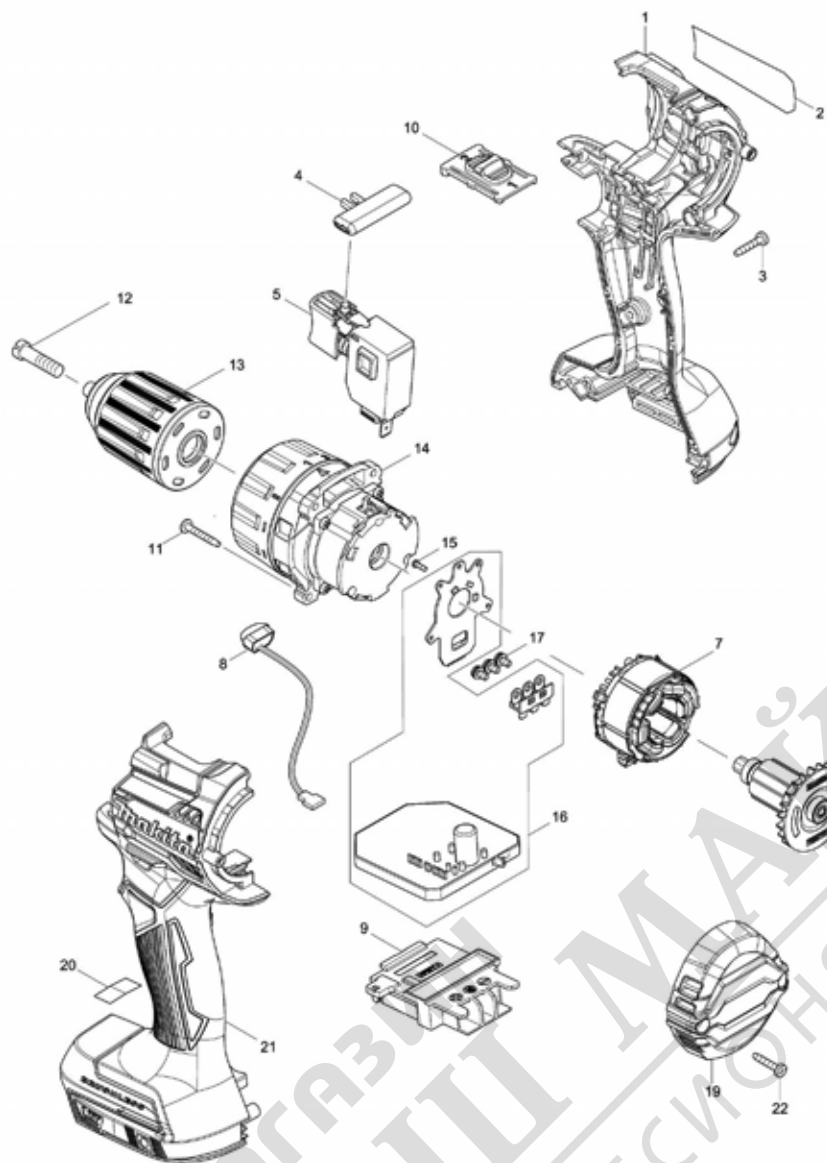

Model No.DDF484 CORDLESS DRIVER DRILL