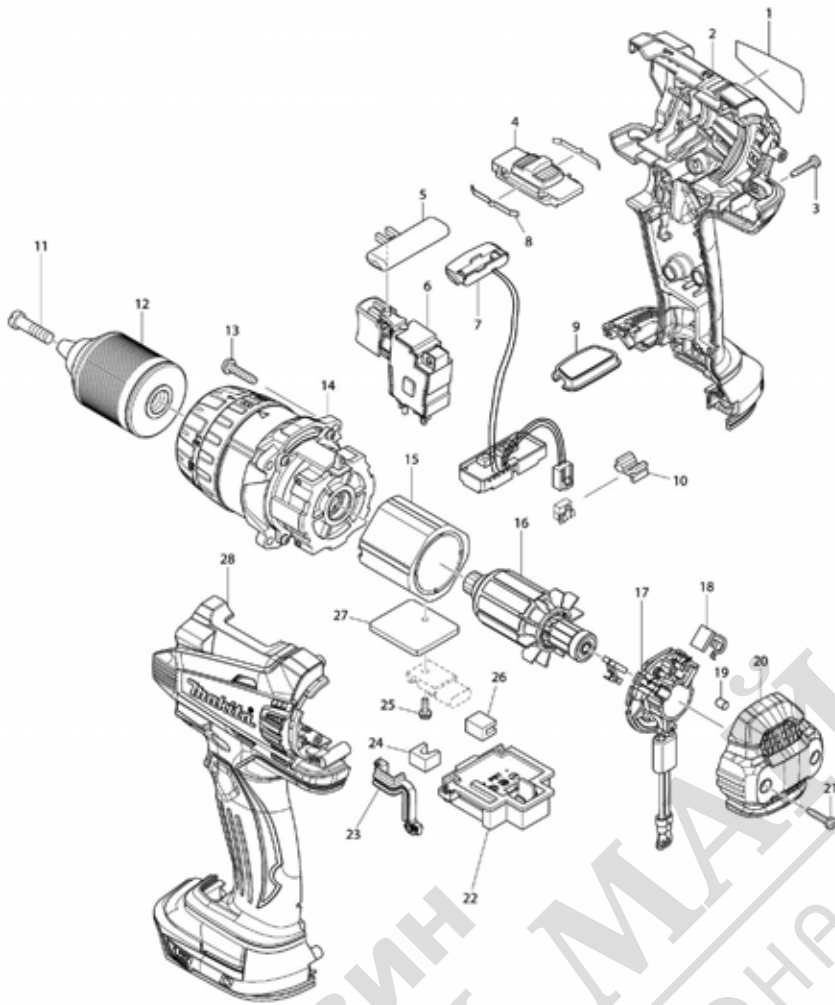

Model No.DDF458 CORDLESS DRIVER DRILL