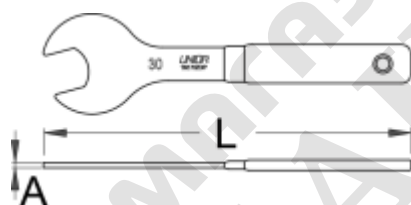

## Cone wrench, single sided

1617/2DP

### Product attributes

- material: premium flex plus carbon steel
- surface finish: chrome plated according to ISO 1456:2009
- double plastic dipped handles
- The design and dimensions of our tools always adapt to new standards and bicycle models. The single sided cone wrench has a remarkable toughness, hardness, durability and tight fit. The ergonomic shape ensures good functionality. The cone wrench sits perfectly in the hand which makes the work fast and comfortable.