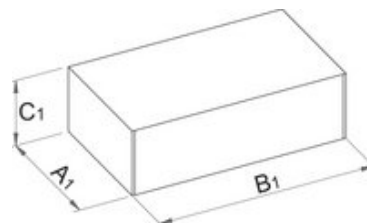

Barcode	MA	MB	MC	Weight	Symbol
617840	270	48,2	11,4	141	Ⓜ
621918	270	50	12	140	
617841	270	48,2	11,4	137	
619554	290	54,2	11,4	158	
624134	290	54,2	11,4	158	
615367	330	75,2	13,5	306	
615368	330	75,2	13,5	299	
615369	330	75,2	13,5	302	
615370	330	75,2	13,5	292	
615371	330	75,2	13,5	288	
615456	330	75,2	13,5	290	
615457	330	75,2	13,5	283	
623257	250	45	12,5	90	
623258	250	45	12,5	90	

Transport packaging

Barcode	Hand icon	TA	TB	TC	Weight
615518	4	57	256	33	447
615519	4	57	256	33	431
615520	4	57	256	33	439
615521	4	57	256	33	427
615522	4	57	256	33	423
615523	4	57	256	33	491
615524	4	57	256	33	427
615525	4	57	256	33	487
617840	4	57	256	33	639
621918	4	65	282	40	620
617841	4	65	282	40	623