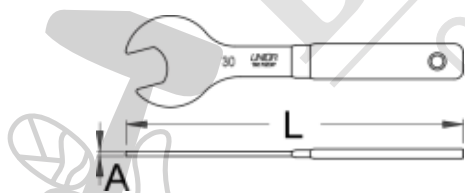

## Cone wrench, single sided

1617/2DP

### Product attributes

- material: premium flex plus carbon steel
- surface finish: chrome plated according to ISO 1456:2009
- double plastic dipped handles
- The design and dimensions of our tools always adapt to new standards and bicycle models. The single sided cone wrench has a remarkable toughness, hardness, durability and tight fit. The ergonomic shape ensures good functionality. The cone wrench sits perfectly in the hand which makes the work fast and comfortable.