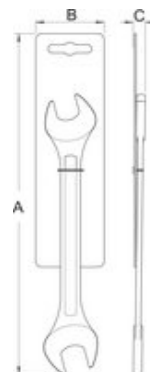

## Cone wrench, single sided

1617/2DP

### Usage

### Product attributes

- material: premium flex plus carbon steel
- surface finish: chrome plated according to ISO 1456:2009
- double plastic dipped handles
- The design and dimensions of our tools always adapt to new standards and bicycle models. The single sided cone wrench has a remarkable toughness, hardness, durability and tight fit. The ergonomic shape ensures good functionality. The cone wrench sits perfectly in the hand which makes the work fast and comfortable.

Barcode	mm	L	A	mm
615518	13	200	2	100
615519	14	200	2	82
615520	15	200	2	84
615521	16	200	2	89
615522	17	200	2	97

		L	A	
615523	18	200	2	89
615524	19	200	2	95
615525	20	200	2	94
617840	22	220	3	134
621918	23	220	3	125
617841	24	220	3	130
619554	27	240	3	151
624134	28	240	3	154
615367	30	275	4	293
615368	32	275	4	286
615369	34	275	4	289
615370	36	275	4	279
615371	40	275	4	275
615456	42	275	4	277
615457	44	275	4	270
623257	1/2"	200	2	85
623258	9/16"	200	2	85