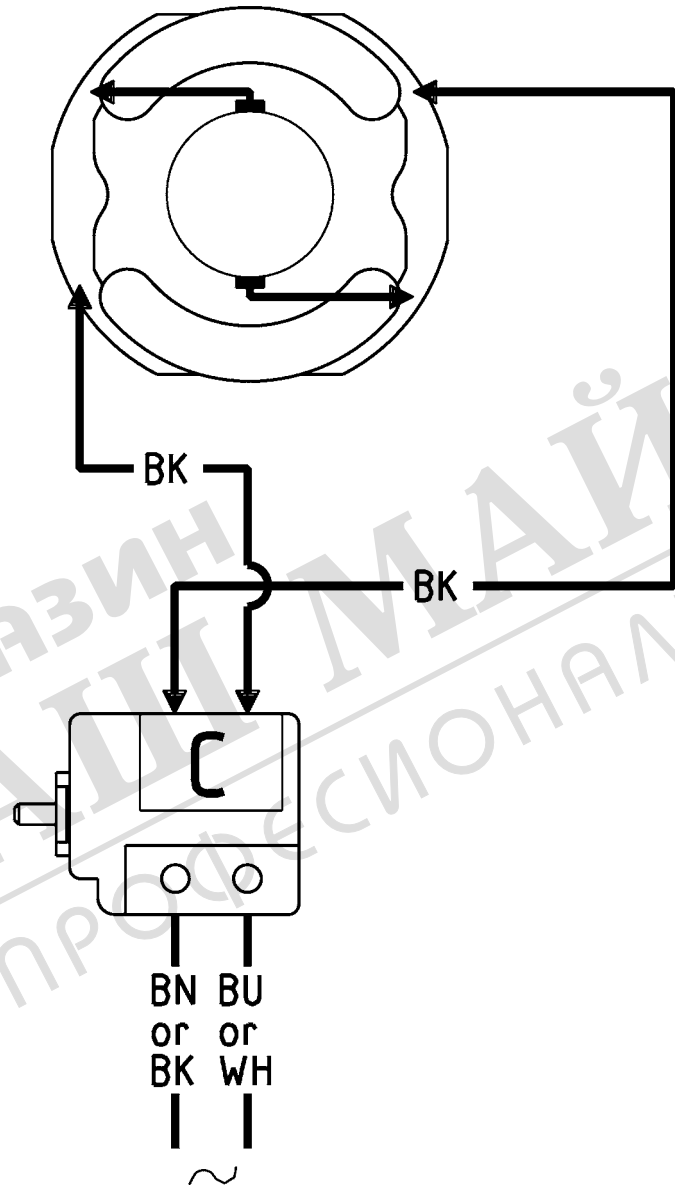

86	1	399999990	Part not needed	
89	1	342003140	Pressure spring	11
90	2	141116800	Self-tap. fill. h. screw	11
91	1	141153390	Washer ZN5BK	11
92	1	343393720	Handle element	18
93	1	344098540	Insert	11
880	1	344130920	Grease 100G	31
881	1	344130560	Grease SF 011 50Gr 1,8oz	30
1001	1	338503920	Diagram	

МАГАЗИН
БАШ МАЙСТОРА
ПРОФЕСИОНАЛНИ РЕШЕНИЯ

МАГАЗИН МАЙСТОРА®
БАТІ МАЙСТОРА®
ПРОФЕСІОНАЛНИ РЕШЕННЯ