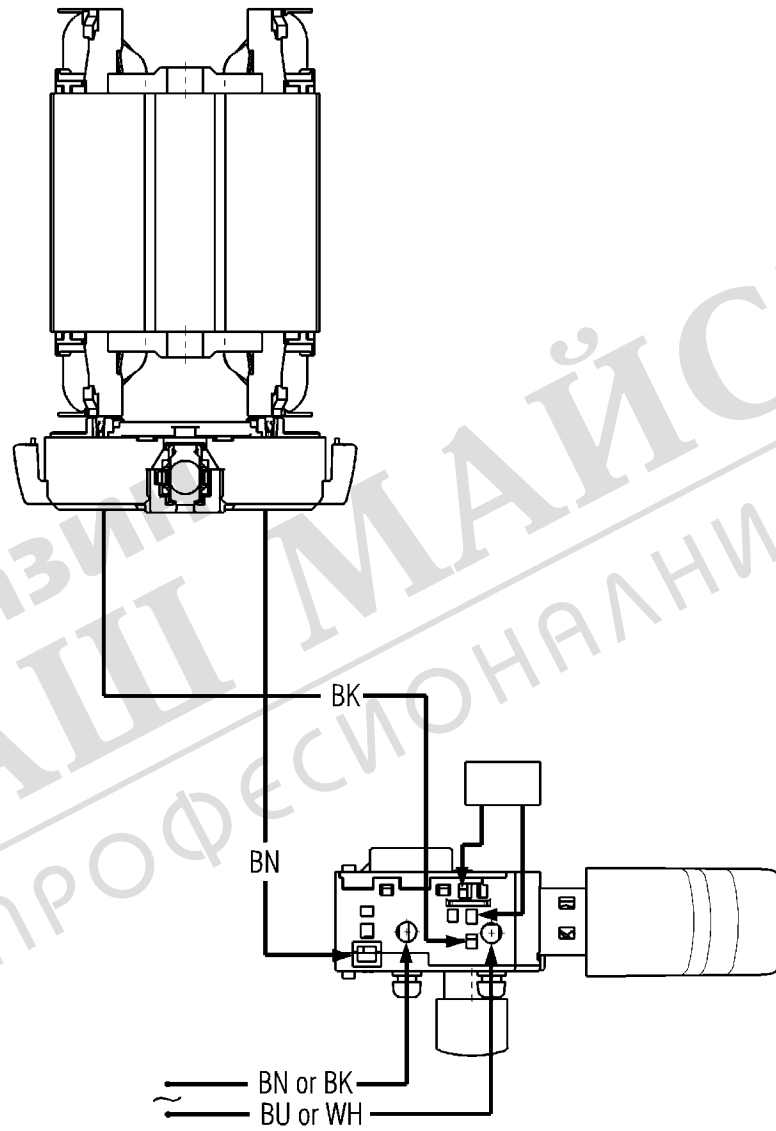

Позиция	Количество	Тип номер	Описание	PG
43	1	341071830	clutch hub	15
44	1	340004530	Claw wheel	13
45	1	340004460	coupling sleeve	11
46	1	342004060	Pressure spring	12
47	1	341540220	Switch rod	11
48	1	316062550	Shift element compl.	14
49	1	316062450	Control knob compl.	14
50	1	343376750	Seal	12
51	1	143195870	O-ring	11
52	1	343438250	Housing cap,KHE	15
54	1	339137180	Bearing cover	11
55	3	141123610	Self-tap. fill. h. screw	11
56	2	141119570	Fill. head screw(DIN 7985)	11
57	1	141116130	Self-tap. fill. h. screw	11
58	1	141123980	Fillister head screw	11
59	1	316047350	Adaptor SDS -PLUS	35
60	1	316047500	Keyless chuck w.adapt.	39
61	1	338066860	Rating plate	11
65	1	316063970	Gear-box compl.	52
66	1	316063980	Gear housing compl.	32
67	1	316063990	Gear flange cpl.	29
68	1	316064000	Drill driving sleeve compl.	45
69	1	316064010	Wobbler drive compl.	34
70	1	316065360	Striker compl.	24
71	1	316064020	Maintenance kit SDS	46
73	1	330001820	Fan	13
74	1	301003140	Keyless chuck, 1,5-13	32
75	1	316050630	Quick-change adaptor	32
76	1	341703360	Cap screw	17
80	1	141156360	Circlip	11
880	1	344130800	Grease FG 126	26
885	1	344131210	Tube Grease,50g Klueber Microlube GL 261	28
1001	1	338505160	Wiring diagram,230 V	

МАГАЗИН МАЙСТОРА®
БАШІ МАЙСТОРА®
ПРОФЕСІОНАЛНИ РЕШЕНИЯ