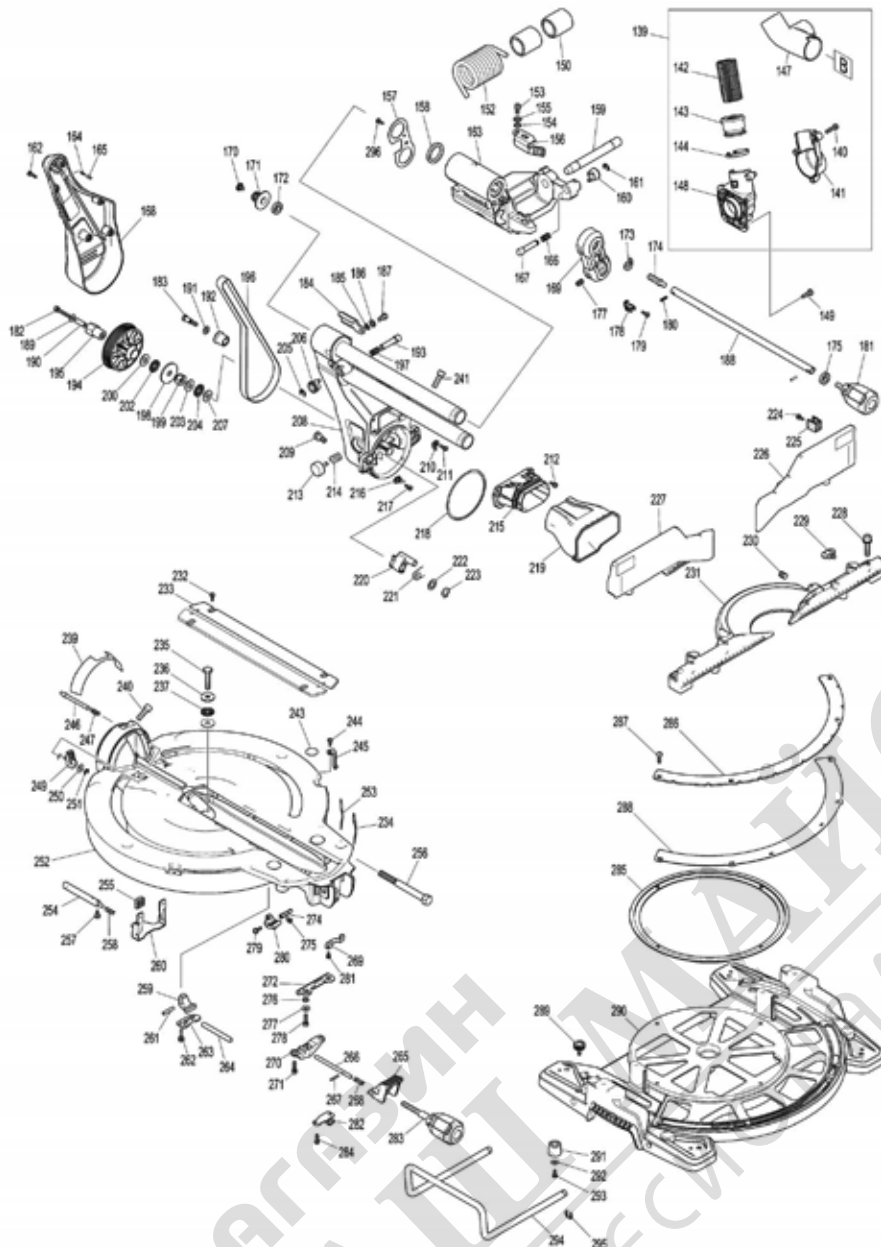

Model No.DLS111 260MM DC SLIDE CPD. MITER SAW