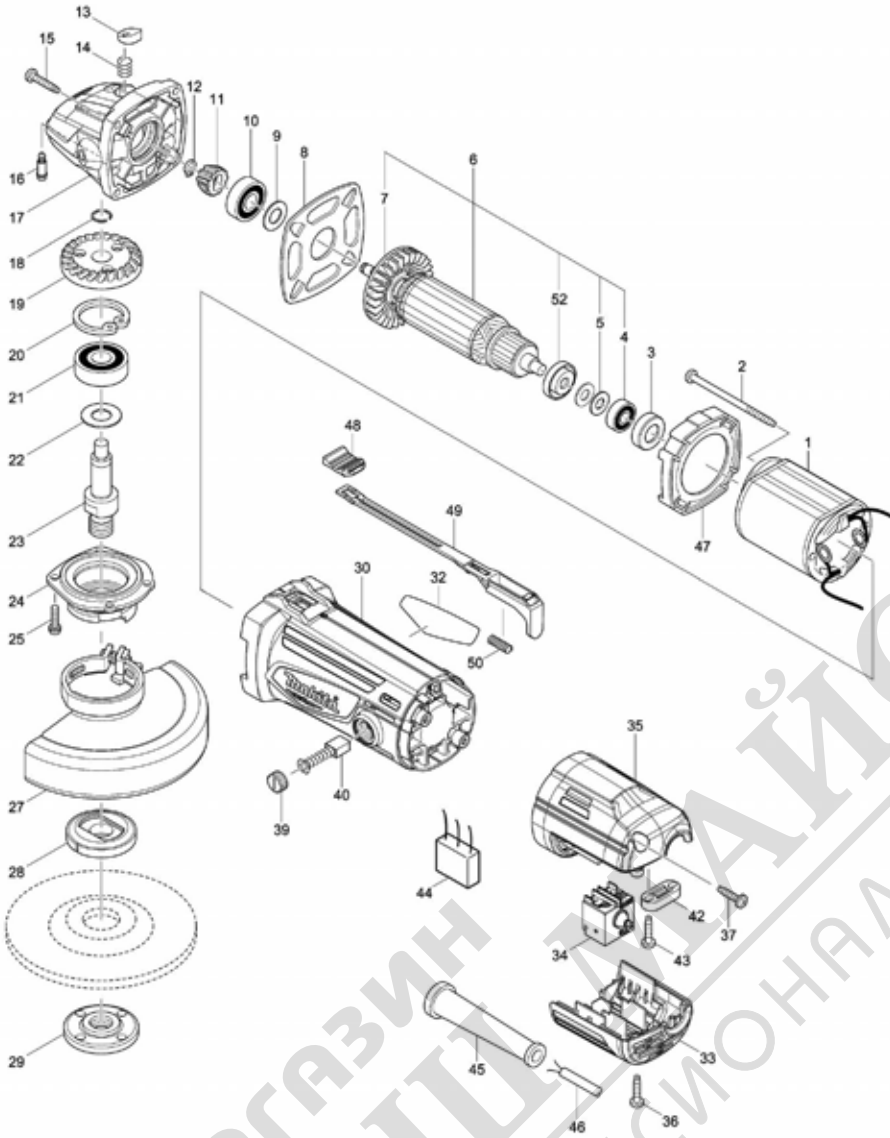

Model No.M9502R 115MM ANGLE GRINDER