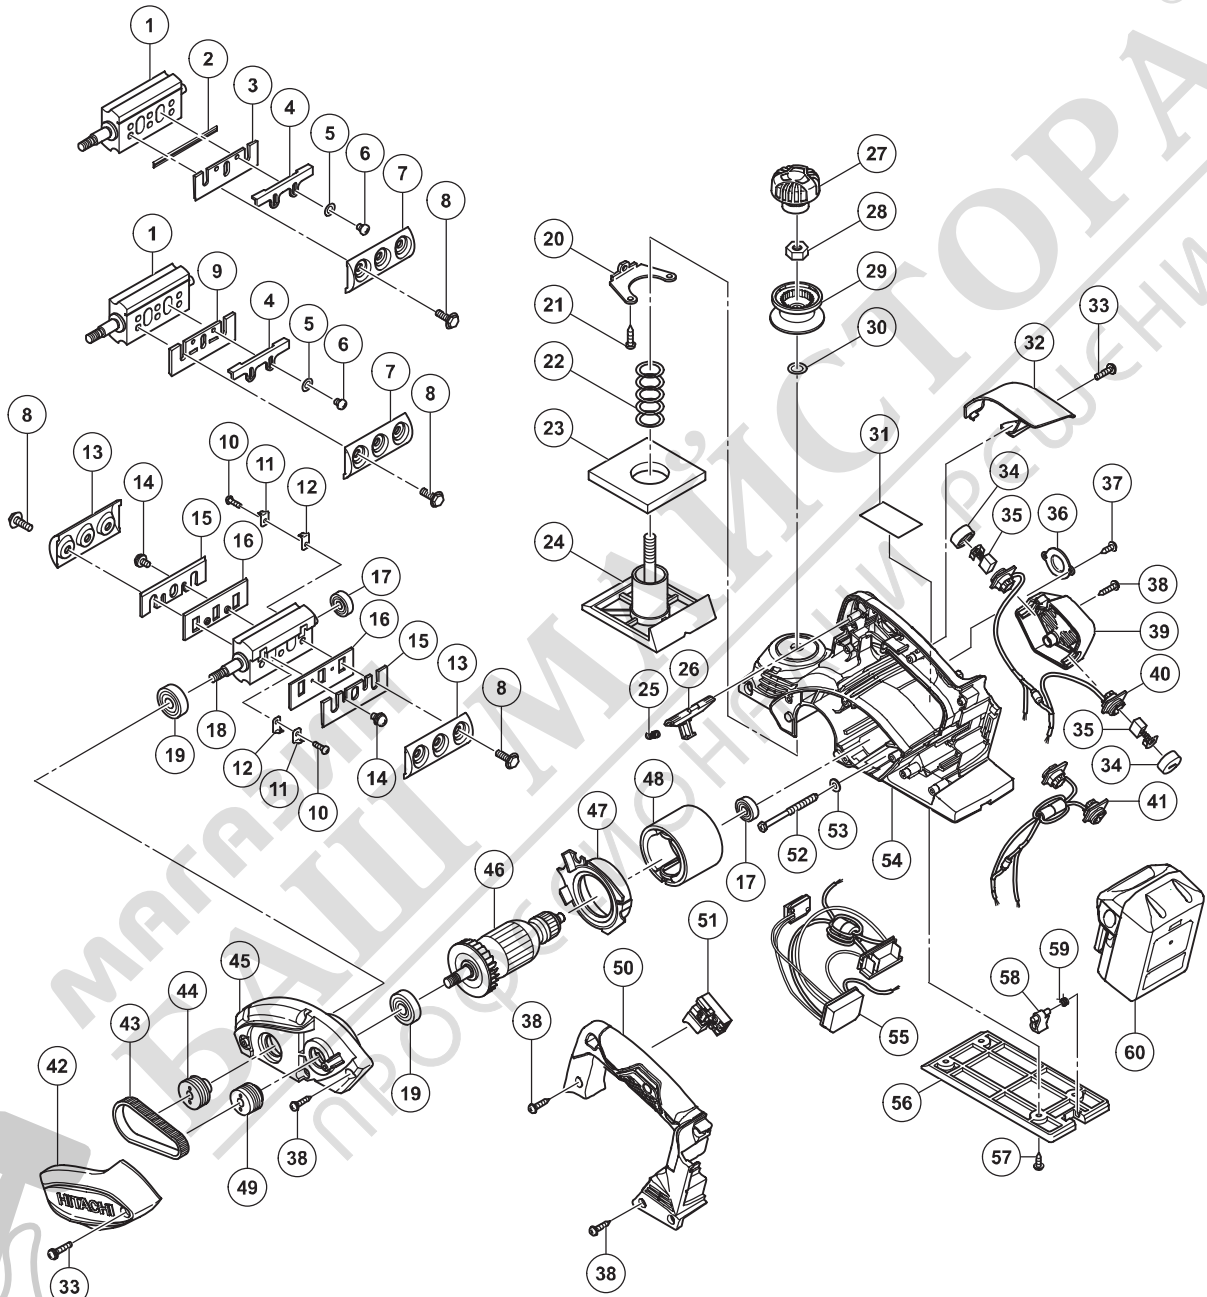

ELECTRIC TOOL PARTS LIST

CORDLESS PLANER
Model P 18DSL

2014·1·30
(E1)

PARTS

P 18DSL

ITEM NO.	CODE NO.	DESCRIPTION	NO. USED	REMARKS	
*	1	334480	CUTTER BLOCK ASS'Y (W/B.B)	1	INCLUD.17,19 EXCEPT FOR IND
*	2	879418	PLANER BLADES (1 PAIR)	2	FOR DOUBLE EDGE BLADE TYPE
*	3	334478	SET PLATE (B) (1 PAIR)	2	FOR DOUBLE EDGE BLADE TYPE
*	4	314754	SET PLATE (A)	2	EXCEPT FOR IND
*	5	949423	WASHER M4 (10 PCS.)	4	EXCEPT FOR IND
*	6	949213	MACHINE SCREW M4 X 5 (10 PCS.)	4	EXCEPT FOR IND
*	7	316398	BLADE HOLDER (1 PAIR)	2	EXCEPT FOR IND
	8	336574	BOLT M6	6	
*	9	314746	PLANER BLADES 82MM (1 PAIR)	2	EXCEPT FOR DOUBLE EDGE BLADE TYPE
*	10	949216	MACHINE SCREW M4 X 10 (10 PCS.)	4	EXCEPT FOR DOUBLE EDGE BLADE TYPE FOR IND
*	11	958731Z	HOLDER SPRING (B)	4	EXCEPT FOR DOUBLE EDGE BLADE TYPE FOR IND
*	12	958732Z	GUARD PLATE (A)	4	EXCEPT FOR DOUBLE EDGE BLADE TYPE FOR IND
*	13	958734Z	BLADE HOLDER (1 PAIR)	2	EXCEPT FOR DOUBLE EDGE BLADE TYPE FOR IND
*	14	976815	MACHINE SCREW (W/WASHERS) M4 X 8	4	EXCEPT FOR DOUBLE EDGE BLADE TYPE FOR IND
*	15	958728	PLANER BLADES 82MM (1 PAIR)	2	EXCEPT FOR DOUBLE EDGE BLADE TYPE FOR IND
*	16	958733Z	BACK METAL	2	EXCEPT FOR DOUBLE EDGE BLADE TYPE FOR IND
	17	608VVM	BALL BEARING 608VVC2PS2L	2	
*	18	334481	CUTTER BLOCK ASS'Y (W/B.B)	1	INCLUD.10-12,17,19 EXCEPT FOR DOUBLE EDGE BLADE TYPE FOR IND
	19	6200VV	BALL BEARING 6200VVCMP2S2L	2	
	20	958945	SCREW PLATE	1	
	21	954004	TAPPING SCREW D4 X 16	1	
	22	958709	SPRING	1	
	23	958708	RUBBER PACKING	1	
	24	334739	FRONT BASE	1	
	25	301631	SPRING (F)	1	
	26	336481	KNOB	1	
	27	334494	KNOB (A)	1	
	28	334497	LOCK NUT M10	1	
*	29	336486	KNOB (B)	1	
*	29	336487	KNOB (B)	1	FOR USA,CAN
	30	301659	WASHER (B)	1	
	31		NAME PLATE	1	
	32	334501	TIP COVER	1	
	33	333163	MACHINE SCREW (BLACK) M4 X 16	3	
	34	336490	BRUSH CAP	2	
	35	999017	CARBON BRUSH (1 PAIR)	2	
	36	334492	BEARING COVER	1	
	37	309470	TAPPING SCREW (W/FLANGE) D4 X 12 (BLACK)	2	
	38	301653	TAPPING SCREW (W/FLANGE) D4 X 20 (BLACK)	11	
	39	336485	TAIL COVER	1	
	40	336576	BRUSH HOLDER	1	
*	41	336577	BRUSH HOLDER (W/FERRITE CORE)	1	FOR EUROPE,GBR,FRA,TUR,NOR,SWE,DEN,FIN,KOR
	42	336575	BELT COVER	1	
	43	958718	BELT	1	
	44	336489	PULLEY (B)	1	
	45	334486	END BRACKET	1	
	46	360969	ARMATURE DC 18V	1	
	47	334493	FAN GUIDE	1	
	48	319846	MAGNET	1	