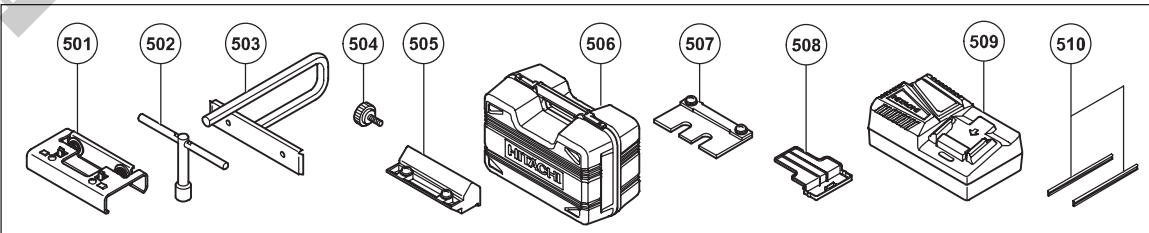

ELECTRIC TOOL PARTS LIST

CORDLESS PLANER
Model P 18DSL

2014·1·30
(E1)

PARTS

P 18DSL

ITEM NO.	CODE NO.	DESCRIPTION	NO. USED	REMARKS	
*	1	334480	CUTTER BLOCK ASS'Y (W/B.B)	1	INCLUD.17,19 EXCEPT FOR IND
*	2	879418	PLANER BLADES (1 PAIR)	2	FOR DOUBLE EDGE BLADE TYPE
*	3	334478	SET PLATE (B) (1 PAIR)	2	FOR DOUBLE EDGE BLADE TYPE
*	4	314754	SET PLATE (A)	2	EXCEPT FOR IND
*	5	949423	WASHER M4 (10 PCS.)	4	EXCEPT FOR IND
*	6	949213	MACHINE SCREW M4 X 5 (10 PCS.)	4	EXCEPT FOR IND
*	7	316398	BLADE HOLDER (1 PAIR)	2	EXCEPT FOR IND
	8	336574	BOLT M6	6	
*	9	314746	PLANER BLADES 82MM (1 PAIR)	2	EXCEPT FOR DOUBLE EDGE BLADE TYPE
*	10	949216	MACHINE SCREW M4 X 10 (10 PCS.)	4	EXCEPT FOR DOUBLE EDGE BLADE TYPE FOR IND
*	11	958731Z	HOLDER SPRING (B)	4	EXCEPT FOR DOUBLE EDGE BLADE TYPE FOR IND
*	12	958732Z	GUARD PLATE (A)	4	EXCEPT FOR DOUBLE EDGE BLADE TYPE FOR IND
*	13	958734Z	BLADE HOLDER (1 PAIR)	2	EXCEPT FOR DOUBLE EDGE BLADE TYPE FOR IND
*	14	976815	MACHINE SCREW (W/WASHERS) M4 X 8	4	EXCEPT FOR DOUBLE EDGE BLADE TYPE FOR IND
*	15	958728	PLANER BLADES 82MM (1 PAIR)	2	EXCEPT FOR DOUBLE EDGE BLADE TYPE FOR IND
*	16	958733Z	BACK METAL	2	EXCEPT FOR DOUBLE EDGE BLADE TYPE FOR IND
	17	608VVM	BALL BEARING 608VVC2PS2L	2	
*	18	334481	CUTTER BLOCK ASS'Y (W/B.B)	1	INCLUD.10-12,17,19 EXCEPT FOR DOUBLE EDGE BLADE TYPE FOR IND
	19	6200VV	BALL BEARING 6200VVCMP2S2L	2	
	20	958945	SCREW PLATE	1	
	21	954004	TAPPING SCREW D4 X 16	1	
	22	958709	SPRING	1	
	23	958708	RUBBER PACKING	1	
	24	334739	FRONT BASE	1	
	25	301631	SPRING (F)	1	
	26	336481	KNOB	1	
	27	334494	KNOB (A)	1	
	28	334497	LOCK NUT M10	1	
*	29	336486	KNOB (B)	1	
*	29	336487	KNOB (B)	1	FOR USA,CAN
	30	301659	WASHER (B)	1	
	31		NAME PLATE	1	
	32	334501	TIP COVER	1	
	33	333163	MACHINE SCREW (BLACK) M4 X 16	3	
	34	336490	BRUSH CAP	2	
	35	999017	CARBON BRUSH (1 PAIR)	2	
	36	334492	BEARING COVER	1	
	37	309470	TAPPING SCREW (W/FLANGE) D4 X 12 (BLACK)	2	
	38	301653	TAPPING SCREW (W/FLANGE) D4 X 20 (BLACK)	11	
	39	336485	TAIL COVER	1	
	40	336576	BRUSH HOLDER	1	
*	41	336577	BRUSH HOLDER (W/FERRITE CORE)	1	FOR EUROPE,GBR,FRA,TUR,NOR,SWE,DEN,FIN,KOR
	42	336575	BELT COVER	1	
	43	958718	BELT	1	
	44	336489	PULLEY (B)	1	
	45	334486	END BRACKET	1	
	46	360969	ARMATURE DC 18V	1	
	47	334493	FAN GUIDE	1	
	48	319846	MAGNET	1	