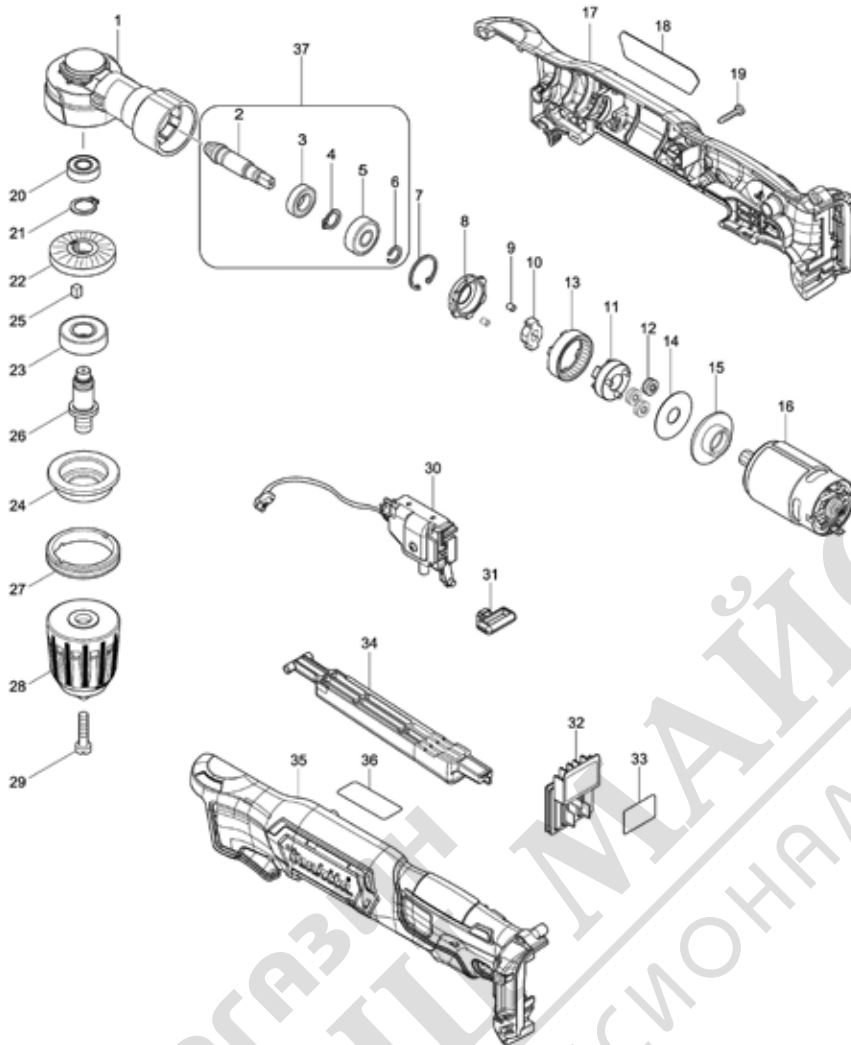

Model No.DA333D 10MM CORDLESS ANGLE DRILL

МАГАЗИН МАЙСТОР
БАШ МАЙСТОР
ПРОФЕСИОНАЛНИ РЕШЕНИЯ

Model No.DA333D 10MM CORDLESS ANGLE DRILL

Артикул	Номер на частта	Описание	Смяна	Количество	New/Old	Продажба	Покупка	Забележка
001	319635-9	GEAR HOUSING		1				
002	221570-8	SPIRAL BEVEL GEAR 6		1	*			
002-1	226836-1	SPIRAL BEVEL GEAR 6	S	1				
003	210171-7	BALL BEARING 6800ZZ		1				
004	961006-2	З Е Г Е Р К А S-10		1				
005	210029-0	ЛАГЕР САЧМЕН 608ZZ		1				
006	961034-7	З Е Г Е Р К А		1				
007	962102-9	З Е Г Е Р К А R-22		1				
008	310831-2	LOCK RING		1				
009	256372-3	PIN 3.5		2				
010	310832-0	LOCK CAM		1				
011	144702-9	CARRIER COMPLETE		1				
012	221572-4	SPUR GEAR 17		3				
013	221569-3	INTERNAL GEAR 48		1				
014	253396-0	FLAT WASHER 10		1				
015	457972-4	MOTOR BRACKET		1				
016	629291-0	DC MOTOR		1				
017	183H38-9	HOUSING SET		1				
C10	252126-6	HEX. LOCKING NUT M4-7		2				
D10		INC. 35						
018	853T75-6	DA333D NAME PLATE		1				
019	266130-9	ВИНТ САМОНАВИВЕН СВРЪЗКАРТ 3x16		9				
020	211166-3	BALL BEARING 698DDW		1				
021	961052-5	З Е Г Е Р К А S-12		1				
022	227603-7	SPIRAL BEVEL GEAR 31		1				
023	210163-6	BALL BEARING 6001DDW		1				
024	317633-7	КУТИЯ ЛАГЕРНА		1				
025	254201-4	ШПОНКА 4		1				
026	327015-5	SPINDLE		1				
027	285842-5	ЩИТ ЛАГЕРЕН 36-43		1				
028	763228-8	KEYLESS DRILL CHUCK 10		1				
029	251451-2	-ВИНТ ЦИЛИНДРИЧНА ГЛАВА M5x22		1				
030	651097-8	SWITCH C3HW-3A-PLF5MS-W		1				
031	450126-2	ЛОСТ ПРЕВКЛЮЧВАЩ		1				
032	644813-5	TERMINAL		1				
033	853T79-8	DA333D SERIAL NO. LABEL		1				
034	457973-2	SWITCH LEVER		1				
035	183H38-9	HOUSING SET		1				
C10	252126-6	HEX. LOCKING NUT M4-7		2				
D10		INC. 17						
037	135922-6	GEAR ASSEMBLY		1	*			
D10		INC. 2-6			*			
037-1	135922-6	GEAR ASSEMBLY	O	1	*			
D10		INC. 2-6,38			*			
037-2	135976-3	GEAR ASS'Y	O	1				
D10		INC. 2-6						
038	253310-6	ТЪНКА ШАЙБА 10		1	*			
A01	784244-7	+ СВРЕДЛО 2-50		1				
A02	346909-5	HOOK		1				
A03	251314-2	ВИНТ M4x12		1				
A04B	***DC10WC	DC10WC BATTERY CHARGER		1	*			
A04-1B	***DC10WD	DC10WD BATTERY CHARGER	<	1				

Please order the parts with part number.

Print Date 8/10/2019