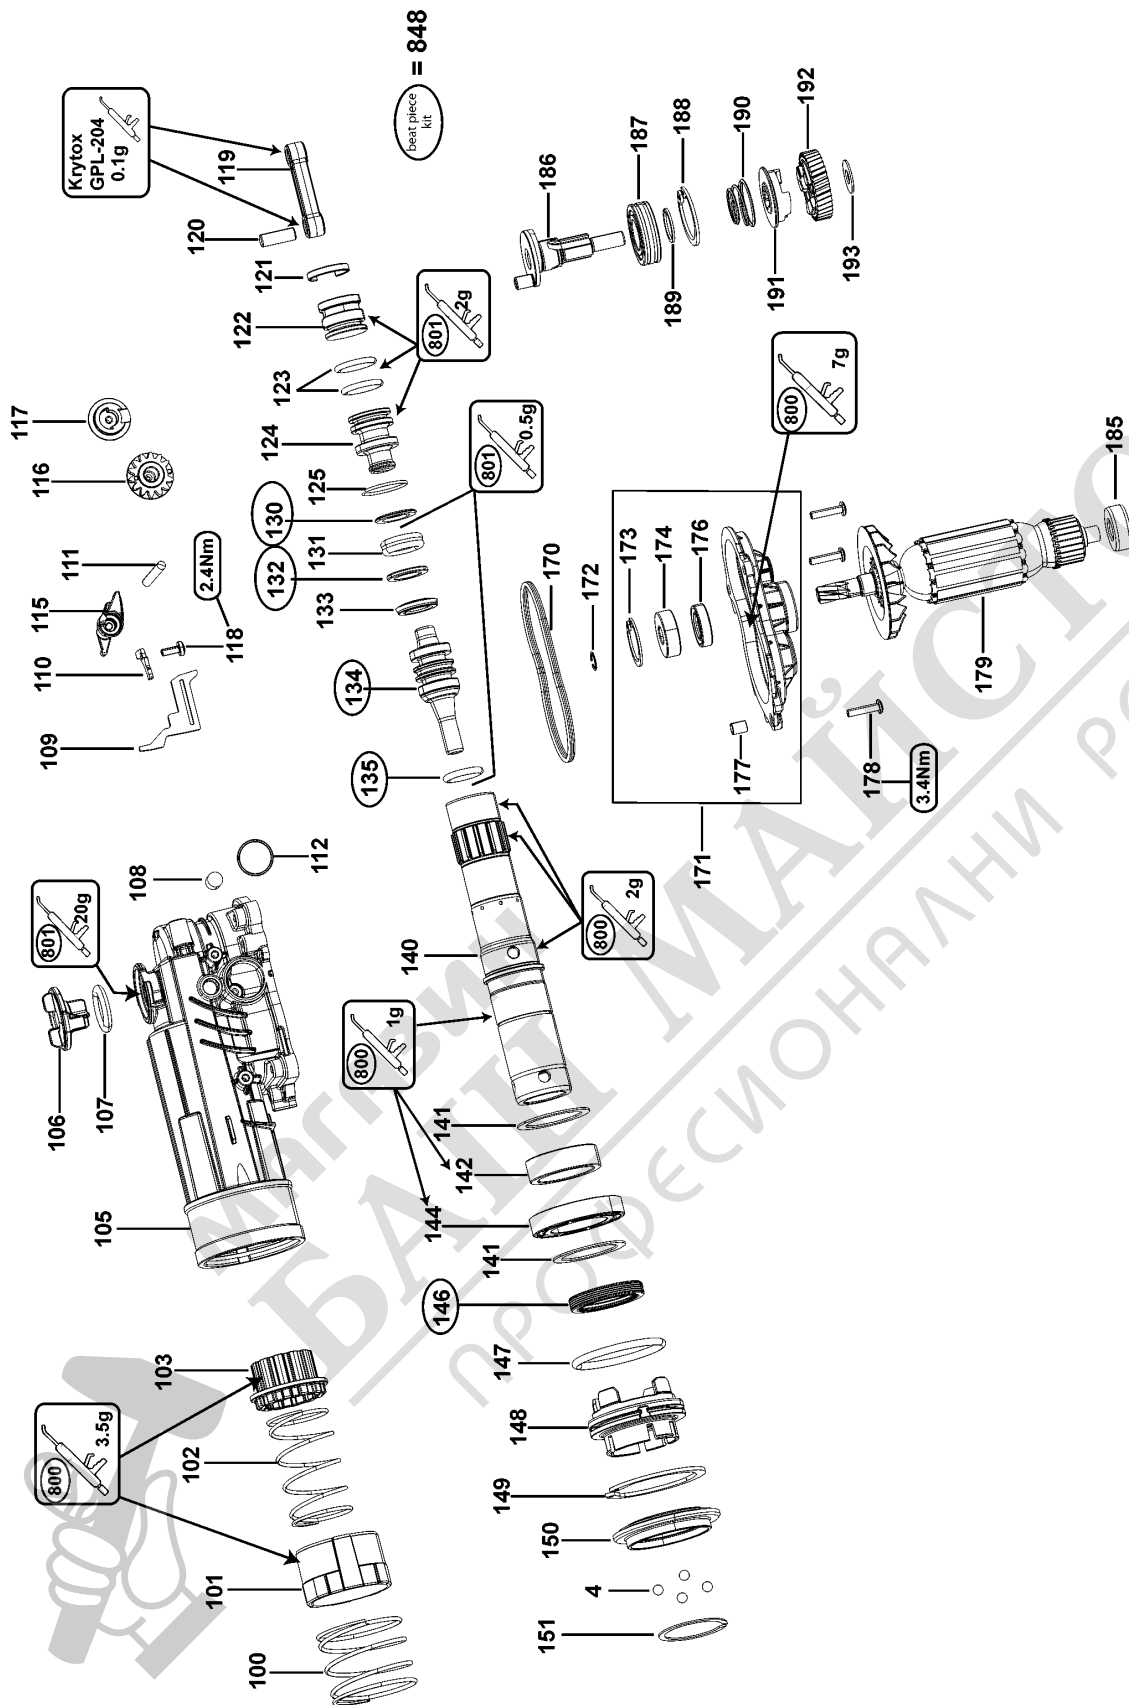

D25430K Gearbox CHIPPING HAMMER 2

©

МАСТЕРСКОЕ РЕШЕНИЕ

Parts List D25430K CHIPPING HAMMER 2

Item	Part Number	Qty	Part Description	General Description	Other Info	Repair Inst	Markets
1	323489-00	1	CAP			No	
2	579212-00	1	RING			No	
3	N038727	1	TUBE			No	
4	583890-00	5	BALL 7MM			No	
5	578387-00	1	WASHER			No [®]	
6	N038938	1	SPRING			No	
8	N106154	1	COVER			No	
9	324006-14	3	SCREW	M4x12		No	
10	N106172-00	1	COVER RH			No	
11	N275419	1	SLEEVE			No	
12	N379503	1	SPINDLE	SDS		No	
13	N016357	1	WASHER. CUP			No	
14	N514338	1	CIRCLIP			No	
15	N106173-01	1	COVER LH			No	
16	N150304	1	KNOB			No	
17	1008957-00	2	SPRING			No	
18	N457498	1	HANDLE SA			No	
19	330065-08	5	SCREW	M4 X 18 T20		No	
20	N106188	1	SPRING COMPRESSION			No	
21	330065-08	1	SCREW	M4 X 18 T20		No	
22	N152623	1	STOP			No	
23	N192178	1	BUTTON RELEASE			No	
24	N106221-00	1	BELLOWS			No	
25	N186074	1	HOLDER			No	
26	N274640	1	GACC MODULE 230V			No	QS
27	N379403	1	SET OF LEAD WIRES			No	
30	N524746	1	SWITCH			No	QS
30	N524746	1	SWITCH			No	QS
31	N106222	1	BELLOWS			No	
32	N159443	1	AXIS			No	
33	330065-08	2	SCREW	M4 X 18 T20		No	
34	821070	1	CORD CLAMP			No	
35	584090-00	1	CORD PROTECTOR			No	