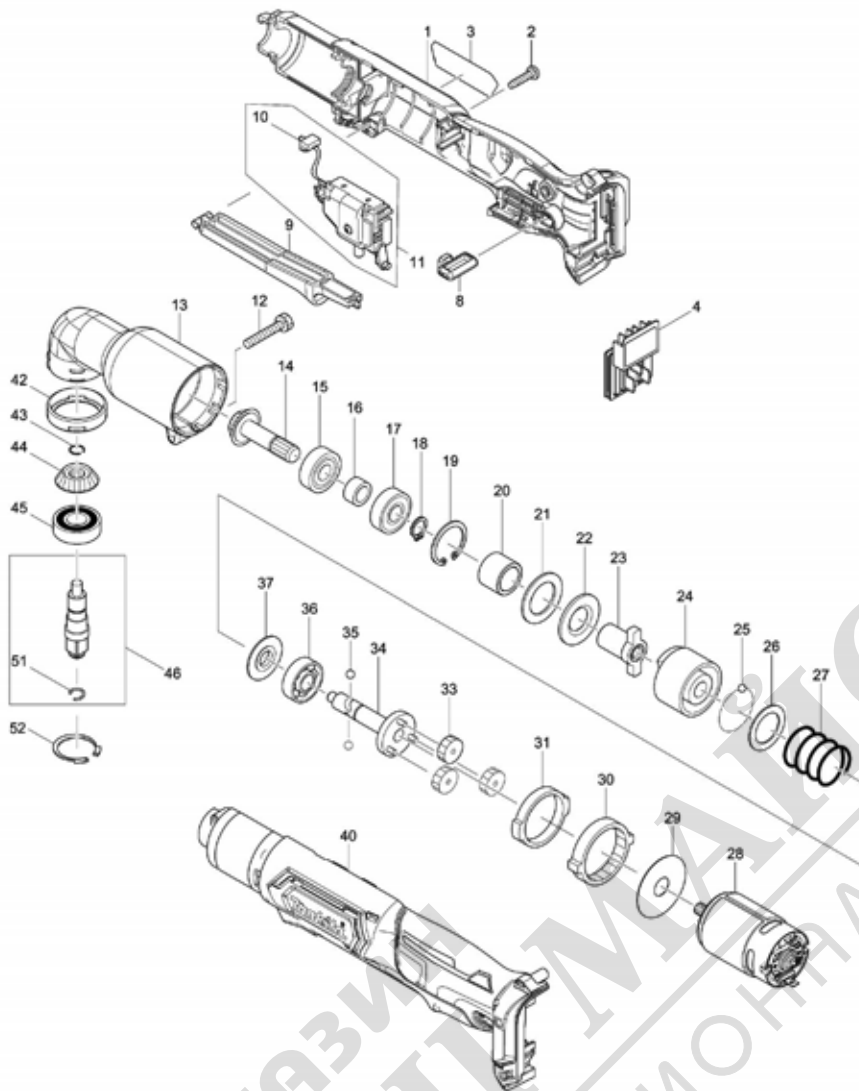

Model No.TL065D CORDLESS ANGLE IMPACT WRENCH