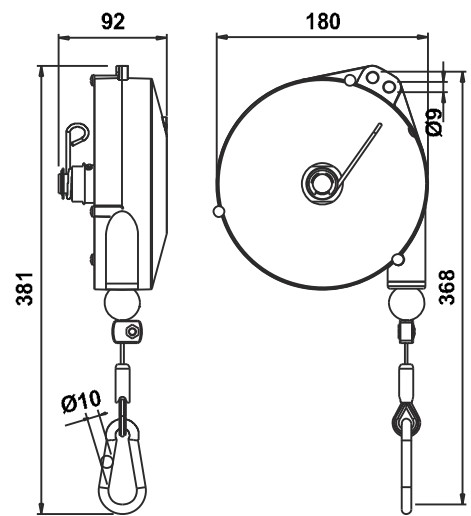

2÷4 4÷6 6÷8 8÷10 10÷14

Kg

3,14 3,30 3,36 3,43 3,58

9346NY ÷ 9350NY

10

STOP

Aluminium

2500 mm

Dyneema®

2÷14 Kg

These balancers are equipped with a device enabling to stop the stroke by carrying out a simple operation on the load and with a device that disables it.

Item

9346NY 9347NY 9348NY 9349NY 9350NY

2÷4 4÷6 6÷8 8÷10 10÷14

Kg

3,14 3,32 3,38 3,48 3,62