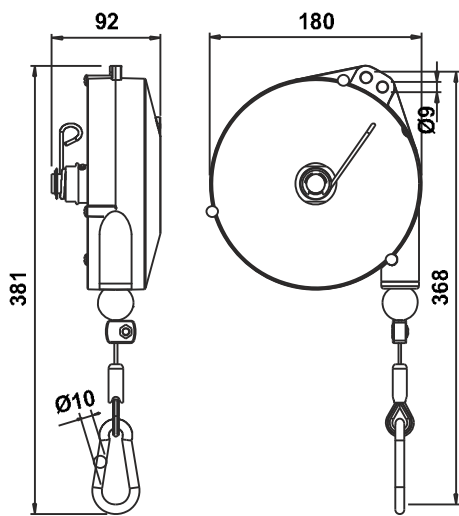

9336NY ÷ 9340NY

9

Aluminium

2500 mm

Dyneema®

2÷14 Kg

Item

9336NY 9337NY 9338NY 9339NY 9340NY

2÷4 4÷6 6÷8 8÷10 10÷14

Kg

3,14 3,30 3,36 3,43 3,58

9346NY ÷ 9350NY

10

STOP

Aluminium

2500 mm

Dyneema®

2÷14 Kg

These balancers are equipped with a device enabling to stop the stroke by carrying out a simple operation on the load and with a device that disables it.

Item

9346NY 9347NY 9348NY 9349NY 9350NY

2÷4 4÷6 6÷8 8÷10 10÷14

Kg

3,14 3,32 3,38 3,48 3,62