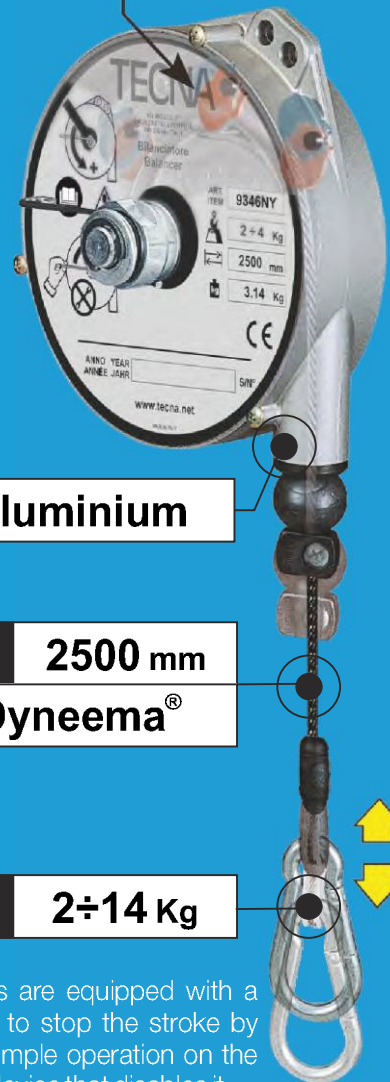

9336NY ÷ 9340NY

9

Aluminium

2500 mm

Dyneema®

2÷14 Kg

Item

9336NY 9337NY 9338NY 9339NY 9340NY

2÷4 4÷6 6÷8 8÷10 10÷14

Kg

3,14 3,30 3,36 3,43 3,58

9346NY ÷ 9350NY

10

STOP

Aluminium

2500 mm

Dyneema®

2÷14 Kg

These balancers are equipped with a device enabling to stop the stroke by carrying out a simple operation on the load and with a device that disables it.

Item

9346NY 9347NY 9348NY 9349NY 9350NY