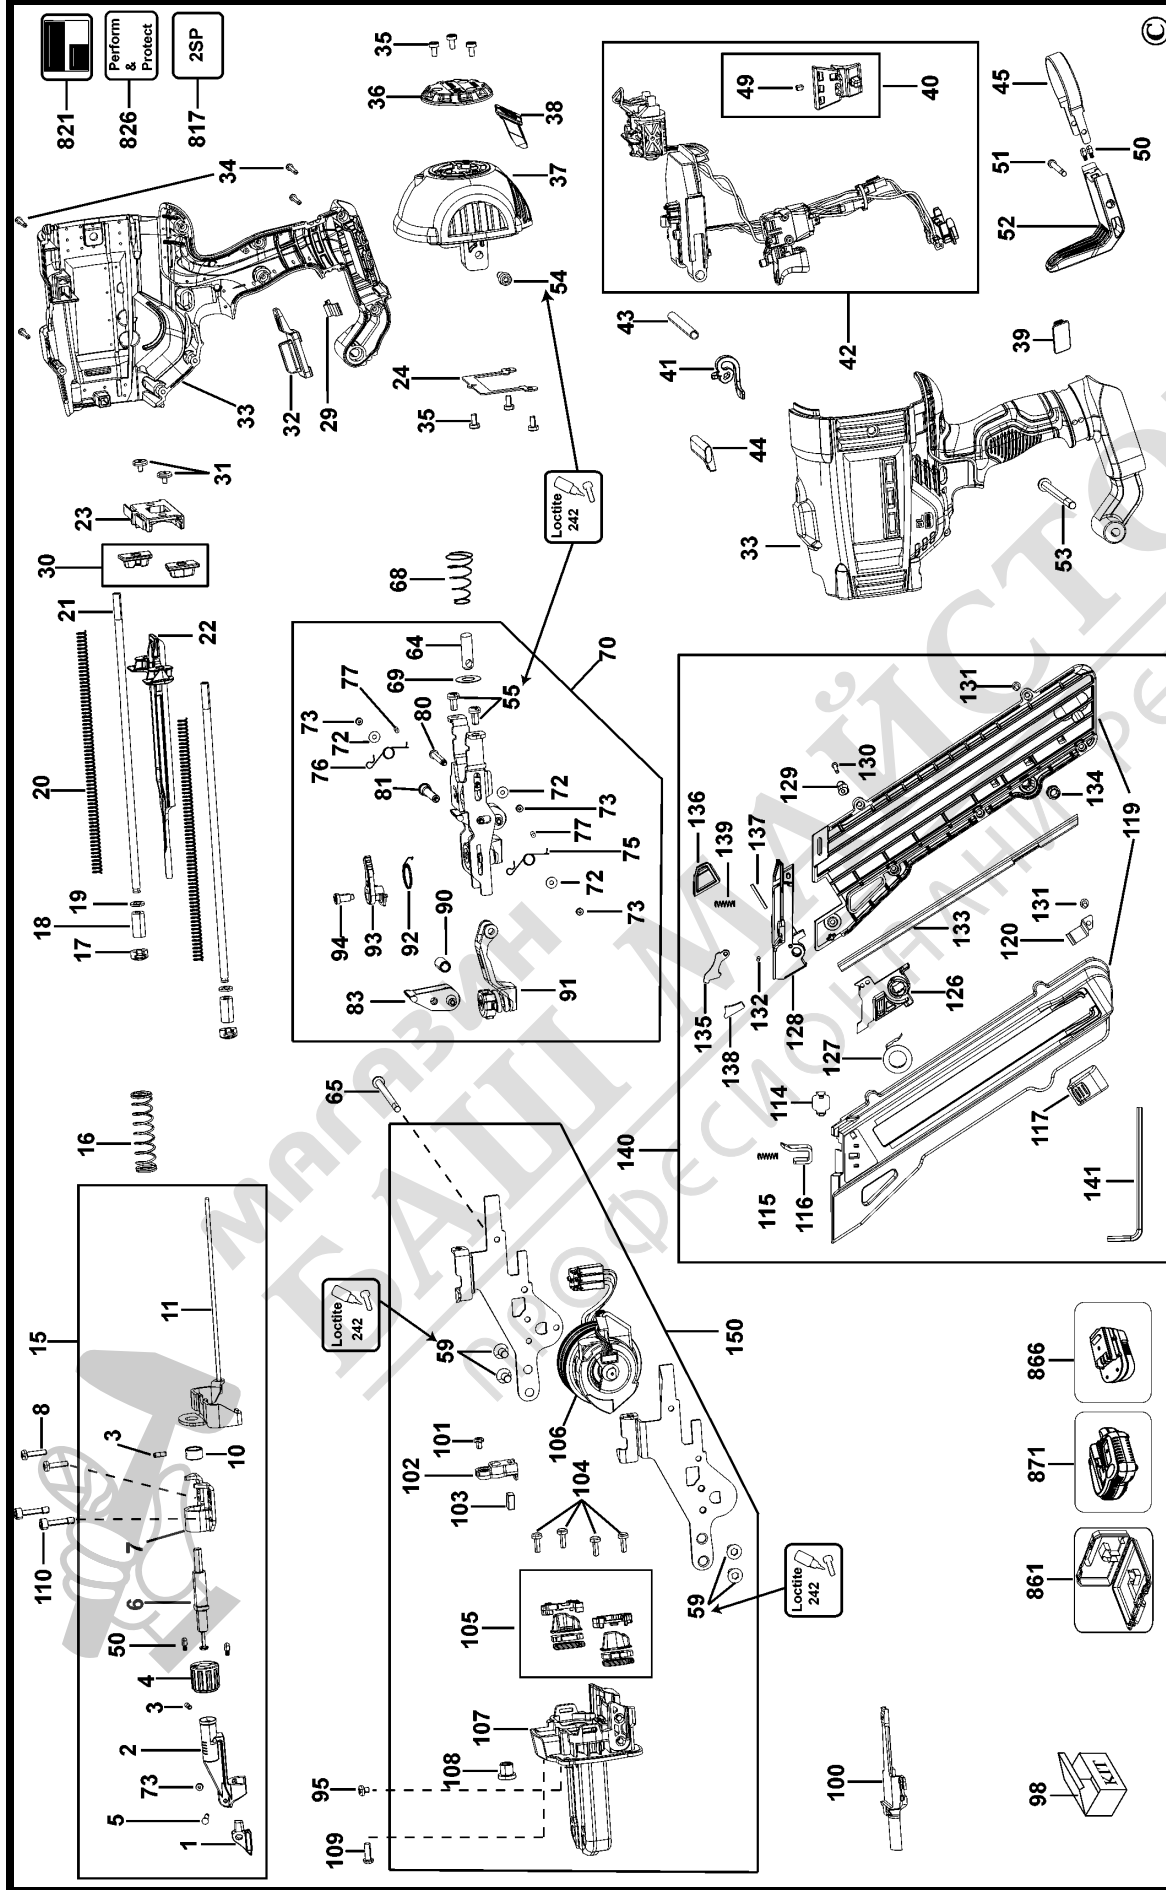

DCN693

CORDLESS NAILER 1

©

Parts List DCN693 CORDLESS NAILER 1

Item	Part Number	Qty	Part Description	General Description	Other Info	Repair Inst	Markets
1	N324439	1	TIP			No	
2	N324459	1	ADJUSTER			No	
3	N153045	2	ROLL PIN			No	
4	N402075	1	ADJUSTER DEPTH			No	
5	N330659	1	PIN			No [®]	
6	N392751	1	SHAFT			No	
7	N034374	1	SUPPORT			No	
8	N432422	2	SCREW	M4 x 17		No	
10	N044294	1	SLEEVE			No	
11	N380152	1	TRIP SA			No	
15	N469513	1	DEPTH STOP SA			No	
16	N061508	1	SPRING			No	
17	N192671	2	CAP			No	
18	N088831	2	BUMPER			No	
19	N088833	2	WASHER			No	
20	N233943	1	SPRING COMPRESSION	2 per pack		Yes	
21	N036350	2	RAIL			No	
22	N469512	1	PROFILE			No	
23	N422047	1	CAP			No	
24	N121870	1	PLATE			No	
29	N087259	1	DETENT			No	
30	N469514	1	BUMPER	SA	Bumper Left	No	
31	N088832	2	SCREW	M3.5 x 6 Pan	+ Right	No	
32	N389062	1	BUTTON	2 Sp		No	
33	N233946	1	HOUSING PAIR	Inc 32		No	
34	330019-24	8	SCREW	M3 X 19		Yes	
35	N123731	6	SCREW	M4x8		Yes	
36	N365479	1	COVER	Yellow - 2 speed		No	
37	N397360	1	END CAP	Black		No	
38	N130853	1	WINDOW		LED	No	
39	N150581	1	CAP			No	
40	N473182	1	SELECTOR SA			No	
41	N055786	1	ACTUATOR			No	