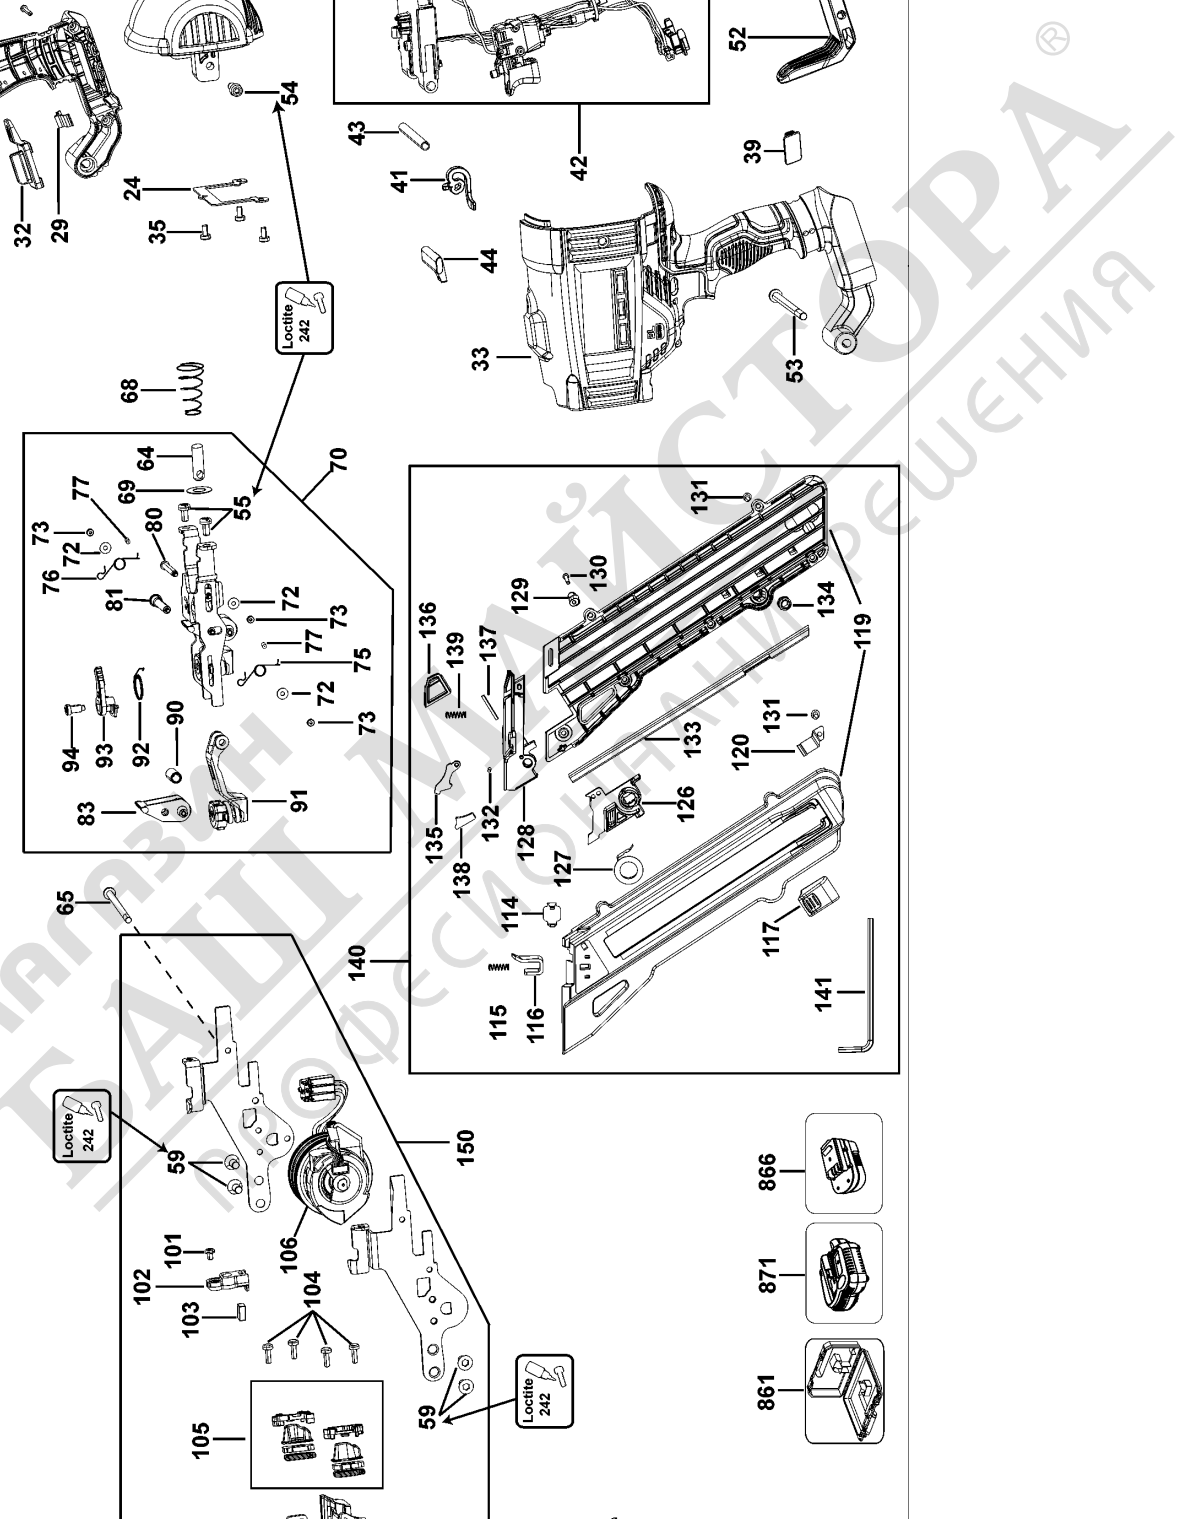

DCN693

CORDLESS NAILER 1

©

Parts List DCN693 CORDLESS NAILER 1

Item	Part Number	Qty	Part Description	General Description	Other Info	Repair Inst	Markets
1	N324439	1	TIP			No	
2	N324459	1	ADJUSTER			No	
3	N153045	2	ROLL PIN			No	
4	N402075	1	ADJUSTER DEPTH			No	
5	N330659	1	PIN			No [®]	
6	N392751	1	SHAFT			No	
7	N034374	1	SUPPORT			No	
8	N432422	2	SCREW	M4 x 17		No	
10	N044294	1	SLEEVE			No	
11	N380152	1	TRIP SA			No	
15	N469513	1	DEPTH STOP SA			No	
16	N061508	1	SPRING			No	
17	N192671	2	CAP			No	
18	N088831	2	BUMPER			No	
19	N088833	2	WASHER			No	
20	N233943	1	SPRING COMPRESSION	2 per pack		Yes	
21	N036350	2	RAIL			No	
22	N469512	1	PROFILE			No	
23	N422047	1	CAP			No	
24	N121870	1	PLATE			No	
29	N087259	1	DETENT			No	
30	N469514	1	BUMPER	SA	Bumper Left	No	
31	N088832	2	SCREW	M3.5 x 6 Pan	+ Right	No	
32	N389062	1	BUTTON	2 Sp		No	
33	N233946	1	HOUSING PAIR	Inc 32		No	
34	330019-24	8	SCREW	M3 X 19		Yes	
35	N123731	6	SCREW	M4x8		Yes	
36	N365479	1	COVER	Yellow - 2 speed		No	
37	N397360	1	END CAP	Black		No	
38	N130853	1	WINDOW		LED	No	
39	N150581	1	CAP			No	
40	N473182	1	SELECTOR SA			No	
41	N055786	1	ACTUATOR			No	