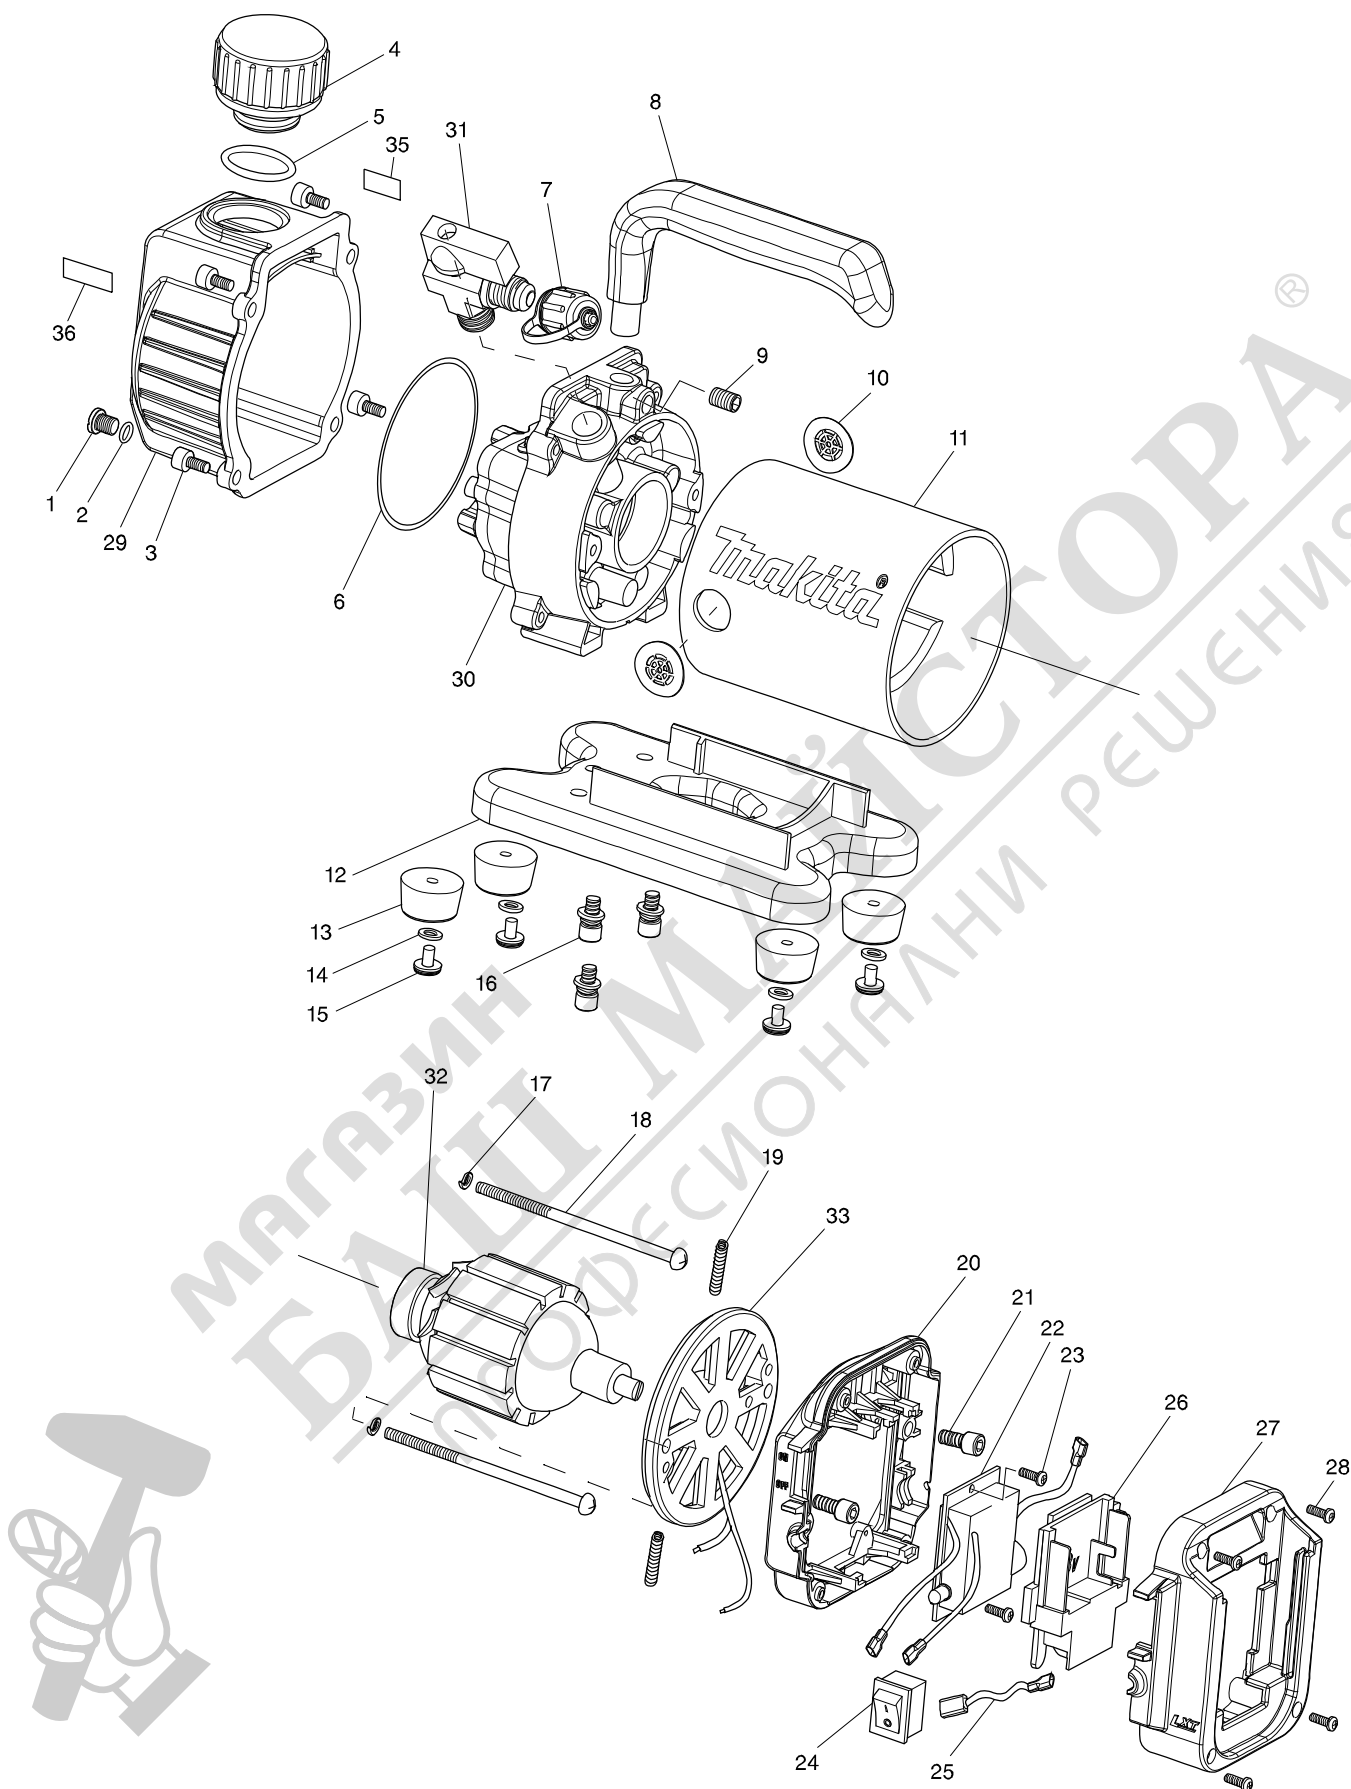

# Modellszám DVP180 CORDLESS VACUUM PUMP

Tétel	Cikkszám	Megnevezés	Átala	Menny.	N/O	Opc 1	Opc 2	Megjegyzés
001	AS000VP009	DRAIN PLUG M8X12		1				
002	AS000VP010	O-RING 10X2.5		1				
003	AS000VP011	HEXAGON BOLT M5X16		4				
004	AS000VP012	OIL FILL/EXHAUST CAP		1				
005	AS000VP013	O-RING 26X2.2		1				
006	AS000VP014	O-RING 95X3.1		1				
007	AS000VP017	INLET PORT CAP (5/16")		1				
008	AS000VP018	HANDLE		1				
009	AS000VP019	HEXAGON BOLT M5X8		1				
010	AS000VP020	INLET PORT CAP		2				
011	AS00VP021M	MOTOR HOUSING		1				
012	AS000VP022	BASE		1				
013	AS000VP023	RUBBER BASE		4				
014	AS000VP024	WASHER 4.5X12X1.0		4				
015	AS000VP025	TAPPING SCREW M4X1		4				
016	AS000VP026	HEXAGON BOLT (W/WAHSER) M5X16		3				
017	AS000VP027	SPRING WASHER M5		2				
018	AS000VP028	PAN HEAD SCREW M5X100		2				
019	AS000VP029	CARBON BRUSH SPRING		2				
020	AS000VP030	BATTERY HOLDER (FRONT)		1				
021	AS000VP033	HEXAGON BOLT M5X10		2				
022	AS000VP034	CIRCUIT BOARD		1				
023	AS000VP035	TAPPING SCREW M3X10		2				
024	AS000VP036	POWER SWITCH		1				
025	AS000VP037	LEAD WIRE		1				
026	643899-6	TERMINAL		1				
027	AS00VP039K	BATTERY HOLDER (REAR)		1				
028	AS000VP035	TAPPING SCREW M3X10		4				
029	AS0VP008MK	OIL TANK ASS'Y		1				
030	AS00VP015M	PUMP ASS'Y		1				
031	AS000VP016	INTAKE SHUT-OFF VALVE		1				
032	AS000VP031	ARMATURE		1				
033	AS000VP032	MOTOR COVER (REAR)		1				
C10	AS00VP071E	WIRE KIT & BRUSH/NOISE FILTER		1				
035	AS00SS0306	CAUTION LABEL (OIL)		1				
036	AS00SS0305	CAUTION LABEL (HEAT)		1				
A02	AS0Y06110K	ADAPTER		1				
A03	AS00XP808M	VACUUM GAUGE		1				
A04	AS000AI158	HOSE PACKING (6 PCS)		1				