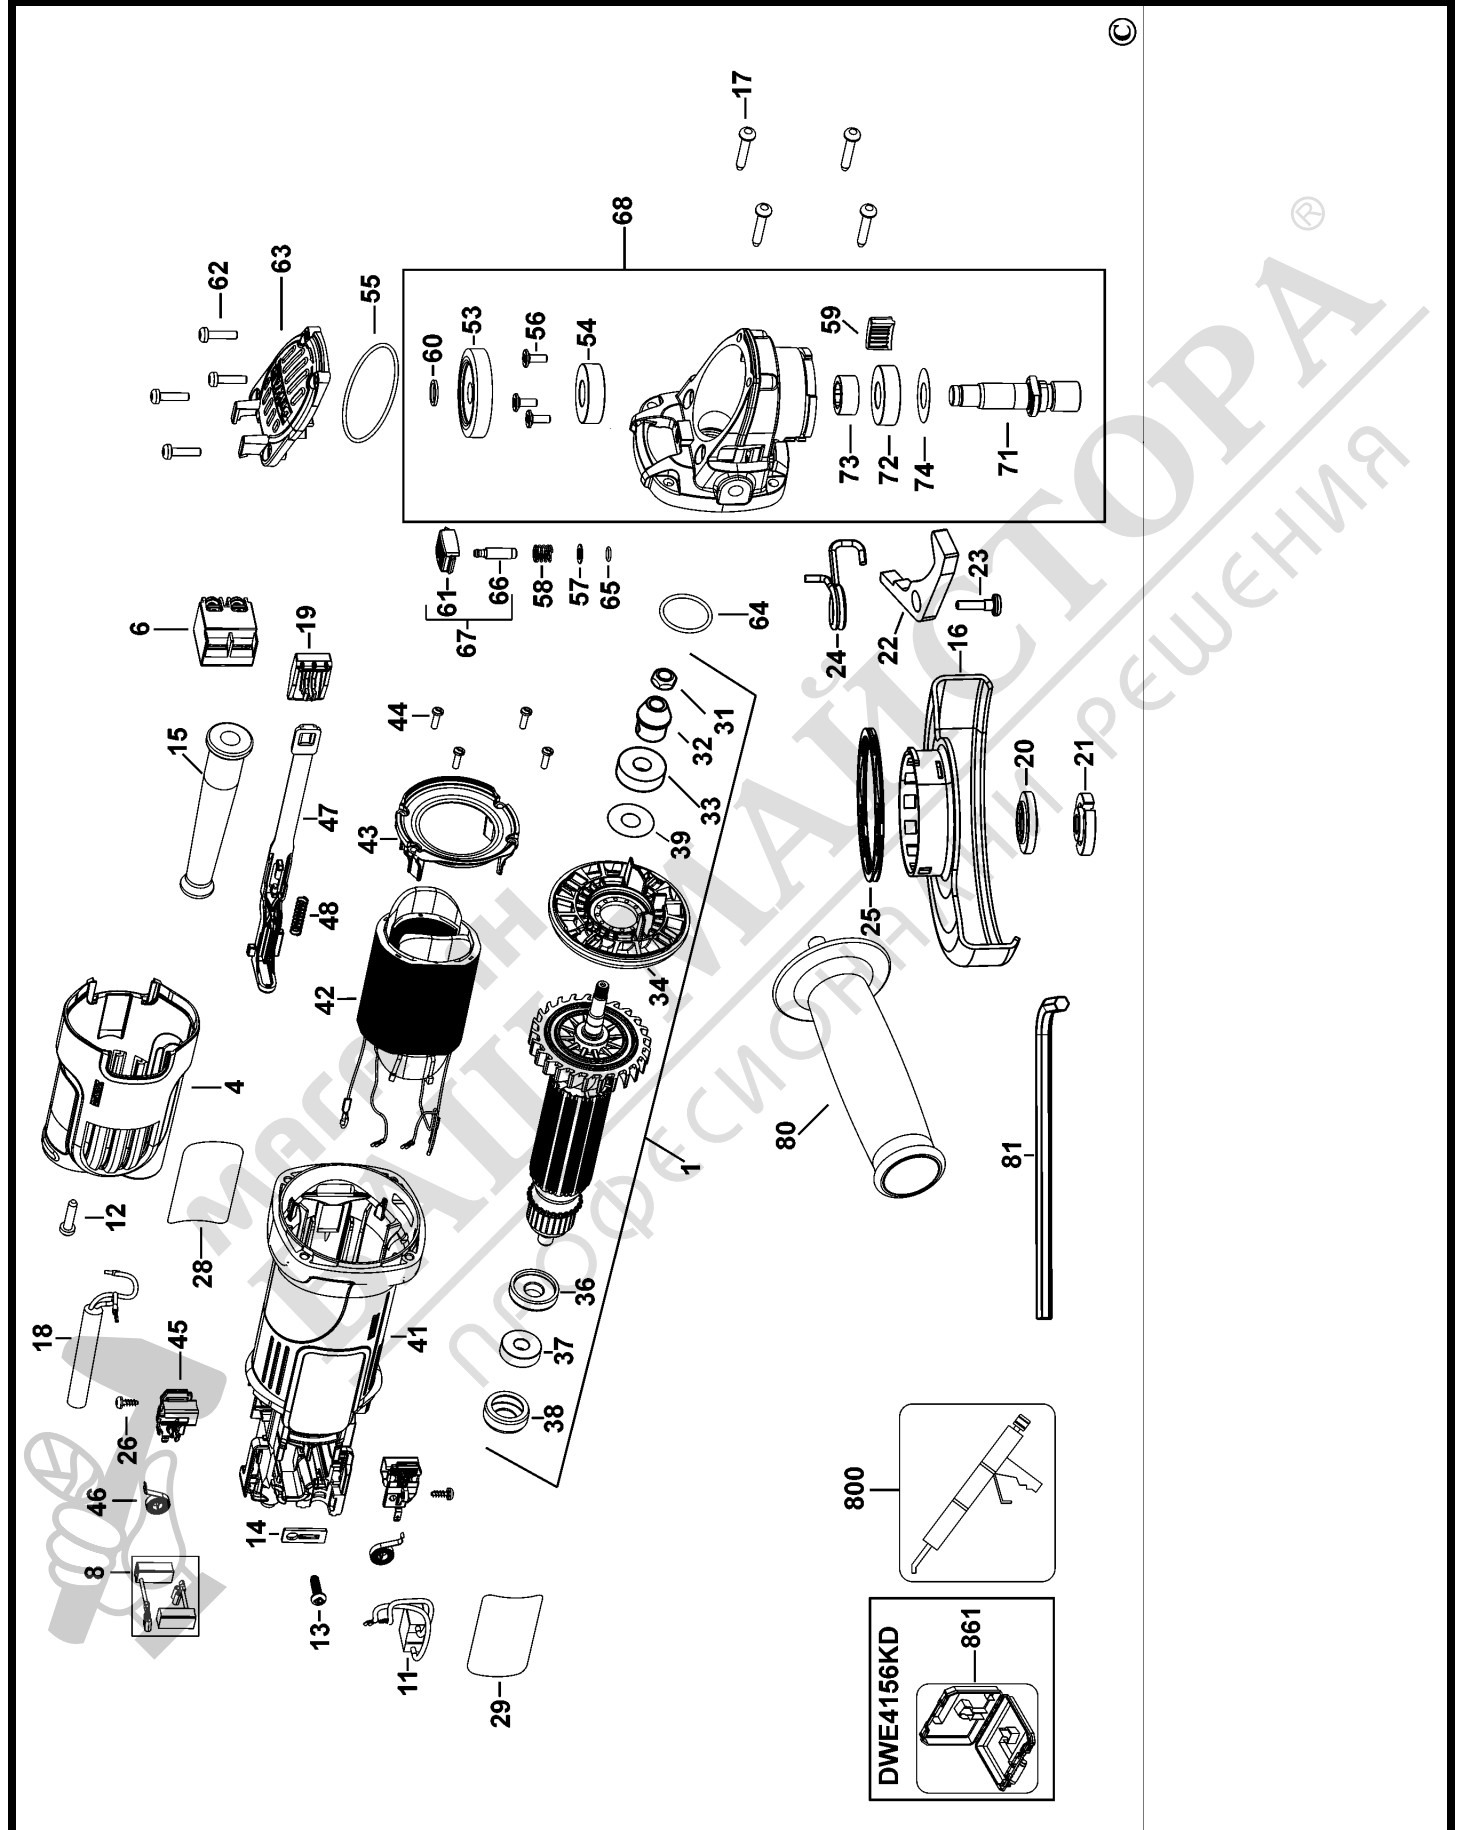

## Parts List DWE4157 SMALL ANGLE GRINDER 1

| Item | Part Number | Qty | Part Description | General Description  | Other Info | Repair Inst     | Markets |
|------|-------------|-----|------------------|----------------------|------------|-----------------|---------|
| 1    | N389433     | 1   | ARMATURE 230V    |                      |            | No              |         |
| 4    | N115132     | 1   | HOUSING          |                      |            | No              |         |
| 6    | N442171     | 1   | SWITCH           | HV                   |            | No              |         |
| 8    | N183725     | 1   | BRUSH PAIR       | 230V                 |            | No              |         |
| 11   | N442344     | 1   | CAPACITOR SA     |                      |            | No <sup>Ⓜ</sup> |         |
| 12   | N017839     | 1   | SCREW            | M4 x 17mm T15        |            | No              |         |
| 13   | 562097-00   | 1   | SCREW            | 4.2 x 13mm           |            | No              |         |
| 14   | 619328-00   | 1   | CORD CLAMP       |                      |            | No              |         |
| 15   | N542553     | 1   | CORD PROTECTOR   |                      |            | No              |         |
| 16   | N194230     | 1   | GUARD            | 125MM                |            | No              |         |
| 17   | 330065-31   | 4   | PLASTIC SCREW    | M4 x 22 - T15        |            | No              |         |
| 18   | N133090     | 1   | CORDSET (EURO)   | QS                   |            | No              | QS      |
| 19   | N097844     | 1   | BUTTON           |                      |            | No              |         |
| 20   | 391969-00   | 1   | INNER FLANGE     |                      |            | No              |         |
| 21   | N134466     | 1   | OUTER FLANGE     | M14                  |            | No              |         |
| 22   | N136731     | 1   | LEVER            |                      |            | No              |         |
| 23   | N137733     | 1   | SCREW            | M4 X 0.7 TRIROUNDULA |            | No              |         |
| 24   | N105579     | 1   | SPRING           |                      |            | No              |         |
| 25   | N135116     | 1   | WASHER SPRING    |                      |            | No              |         |
| 26   | 593478-00   | 2   | SCREW            | M3 X 8               |            | No              |         |
| 28   | N149175     | 1   | BRAND LABEL      |                      |            | No              |         |
| 29   | N437134     | 1   | RATING PLATE     | QS                   |            | No              | QS      |
| 31   | 604484-00   | 1   | NUT              | M6                   |            | No              |         |
| 32   | N153125     | 1   | PINION           |                      |            | No              |         |
| 33   | N175104     | 1   | BEARING          |                      |            | No              |         |
| 34   | N132042     | 1   | BAFFLE           |                      |            | No              |         |
| 36   | N101228     | 1   | WASHER           |                      |            | No              |         |
| 37   | N130916     | 1   | BEARING          |                      |            | No              |         |
| 38   | 641823-00   | 1   | SLEEVE           |                      |            | No              |         |
| 39   | N213812     | 1   | WASHER           |                      |            | No              |         |
| 41   | N115131     | 1   | FIELD CASE       |                      |            | No              |         |
| 42   | N232482     | 1   | FIELD 230V       |                      |            | No              |         |
| 43   | N132864     | 1   | BAFFLE           |                      |            | No              |         |