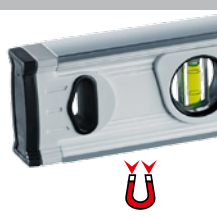

DigiLevel Plus

Digital electronic spirit levels:
precise and easy to use

Rev.1214

- **The intelligent spirit level:** the intelligent spirit level with vertical and horizontal angle display.
- **Reference function** for transferring angles
- **Selectable units:** ° degrees, %, mm/m
- **Optimal use by AutoSound:**
The horizontal, vertical and 45° position is displayed together with an acoustic signal
– helpful when aligning objects.
- **FlipDisplay:** the display automatically turns when overhead measurements are involved. So the illuminated display is well readable under all conditions.
- **Calibration function** to recalibrate the sensor and increase the measuring accuracy
- illuminated display
- vertical and horizontal vial
- milled measuring surfaces
- strong magnets

STORAGE TEMPERATURE -20 °C ... 70 °C

POWER SUPPLY

2 x 1,5V (type AAA/LR03)

WEIGHT with batteries

40 cm 495 g
60 cm 675 g
80 cm 890 g
100 cm 1085 g
120 cm 1265 g

DIMENSIONS (W x H x D)

40 cm 400 x 66 x 30 mm
60 cm 600 x 66 x 30 mm
80 cm 800 x 66 x 30 mm
100 cm 1000 x 66 x 30 mm
120 cm 1200 x 66 x 30 mm

Illuminated display

Magnetic

AutoSound at
0°/45°/ 90°/135°/180°

DigiLevel Plus

inclusive softbag
+ batteries (2 x 1,5 V type AAA)

Packing dimension (W x H x D)

ARTICLE	ARTICLE NO	EAN-CODE	PU
DigiLevel Plus 40 cm	081.250A	4 021563 690664	5
DigiLevel Plus 60 cm	081.251A	4 021563 690671	5
DigiLevel Plus 80 cm	081.252A	4 021563 690688	5
DigiLevel Plus 100 cm	081.253A	4 021563 690695	5
DigiLevel Plus 120 cm	081.254A	4 021563 690701	5