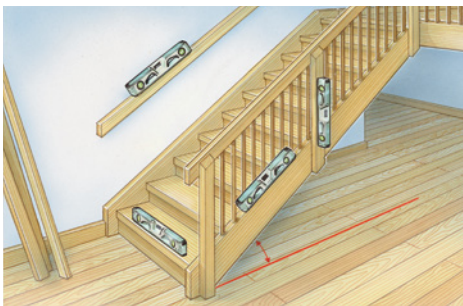

DigiLevel Plus

Digital electronic spirit levels:
precise and easy to use

Rev.1214

- **The intelligent spirit level:** the intelligent spirit level with vertical and horizontal angle display.
- **Reference function** for transferring angles
- **Selectable units:** ° degrees, %, mm/m
- **Optimal use by AutoSound:**
The horizontal, vertical and 45° position is displayed together with an acoustic signal
– helpful when aligning objects.
- **FlipDisplay:** the display automatically turns when overhead measurements are involved. So the illuminated display is well readable under all conditions.
- **Calibration function** to recalibrate the sensor and increase the measuring accuracy
- illuminated display
- vertical and horizontal vial
- milled measuring surfaces
- strong magnets