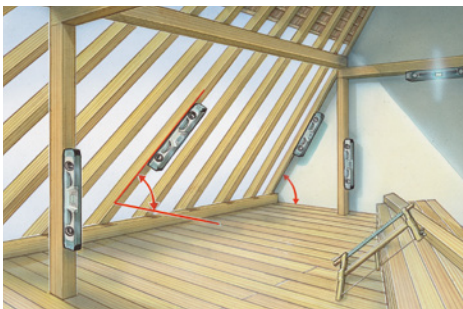

DigiLevel Plus

Digital electronic spirit levels:
precise and easy to use

Rev.1214

- **The intelligent spirit level:** the intelligent spirit level with vertical and horizontal angle display.
- **Reference function** for transferring angles
- **Selectable units:** ° degrees, %, mm/m
- **Optimal use by AutoSound:**
The horizontal, vertical and 45° position is displayed together with an acoustic signal
– helpful when aligning objects.
- **FlipDisplay:** the display automatically turns when overhead measurements are involved. So the illuminated display is well readable under all conditions.
- **Calibration function** to recalibrate the sensor and increase the measuring accuracy
- illuminated display
- vertical and horizontal vial
- milled measuring surfaces
- strong magnets