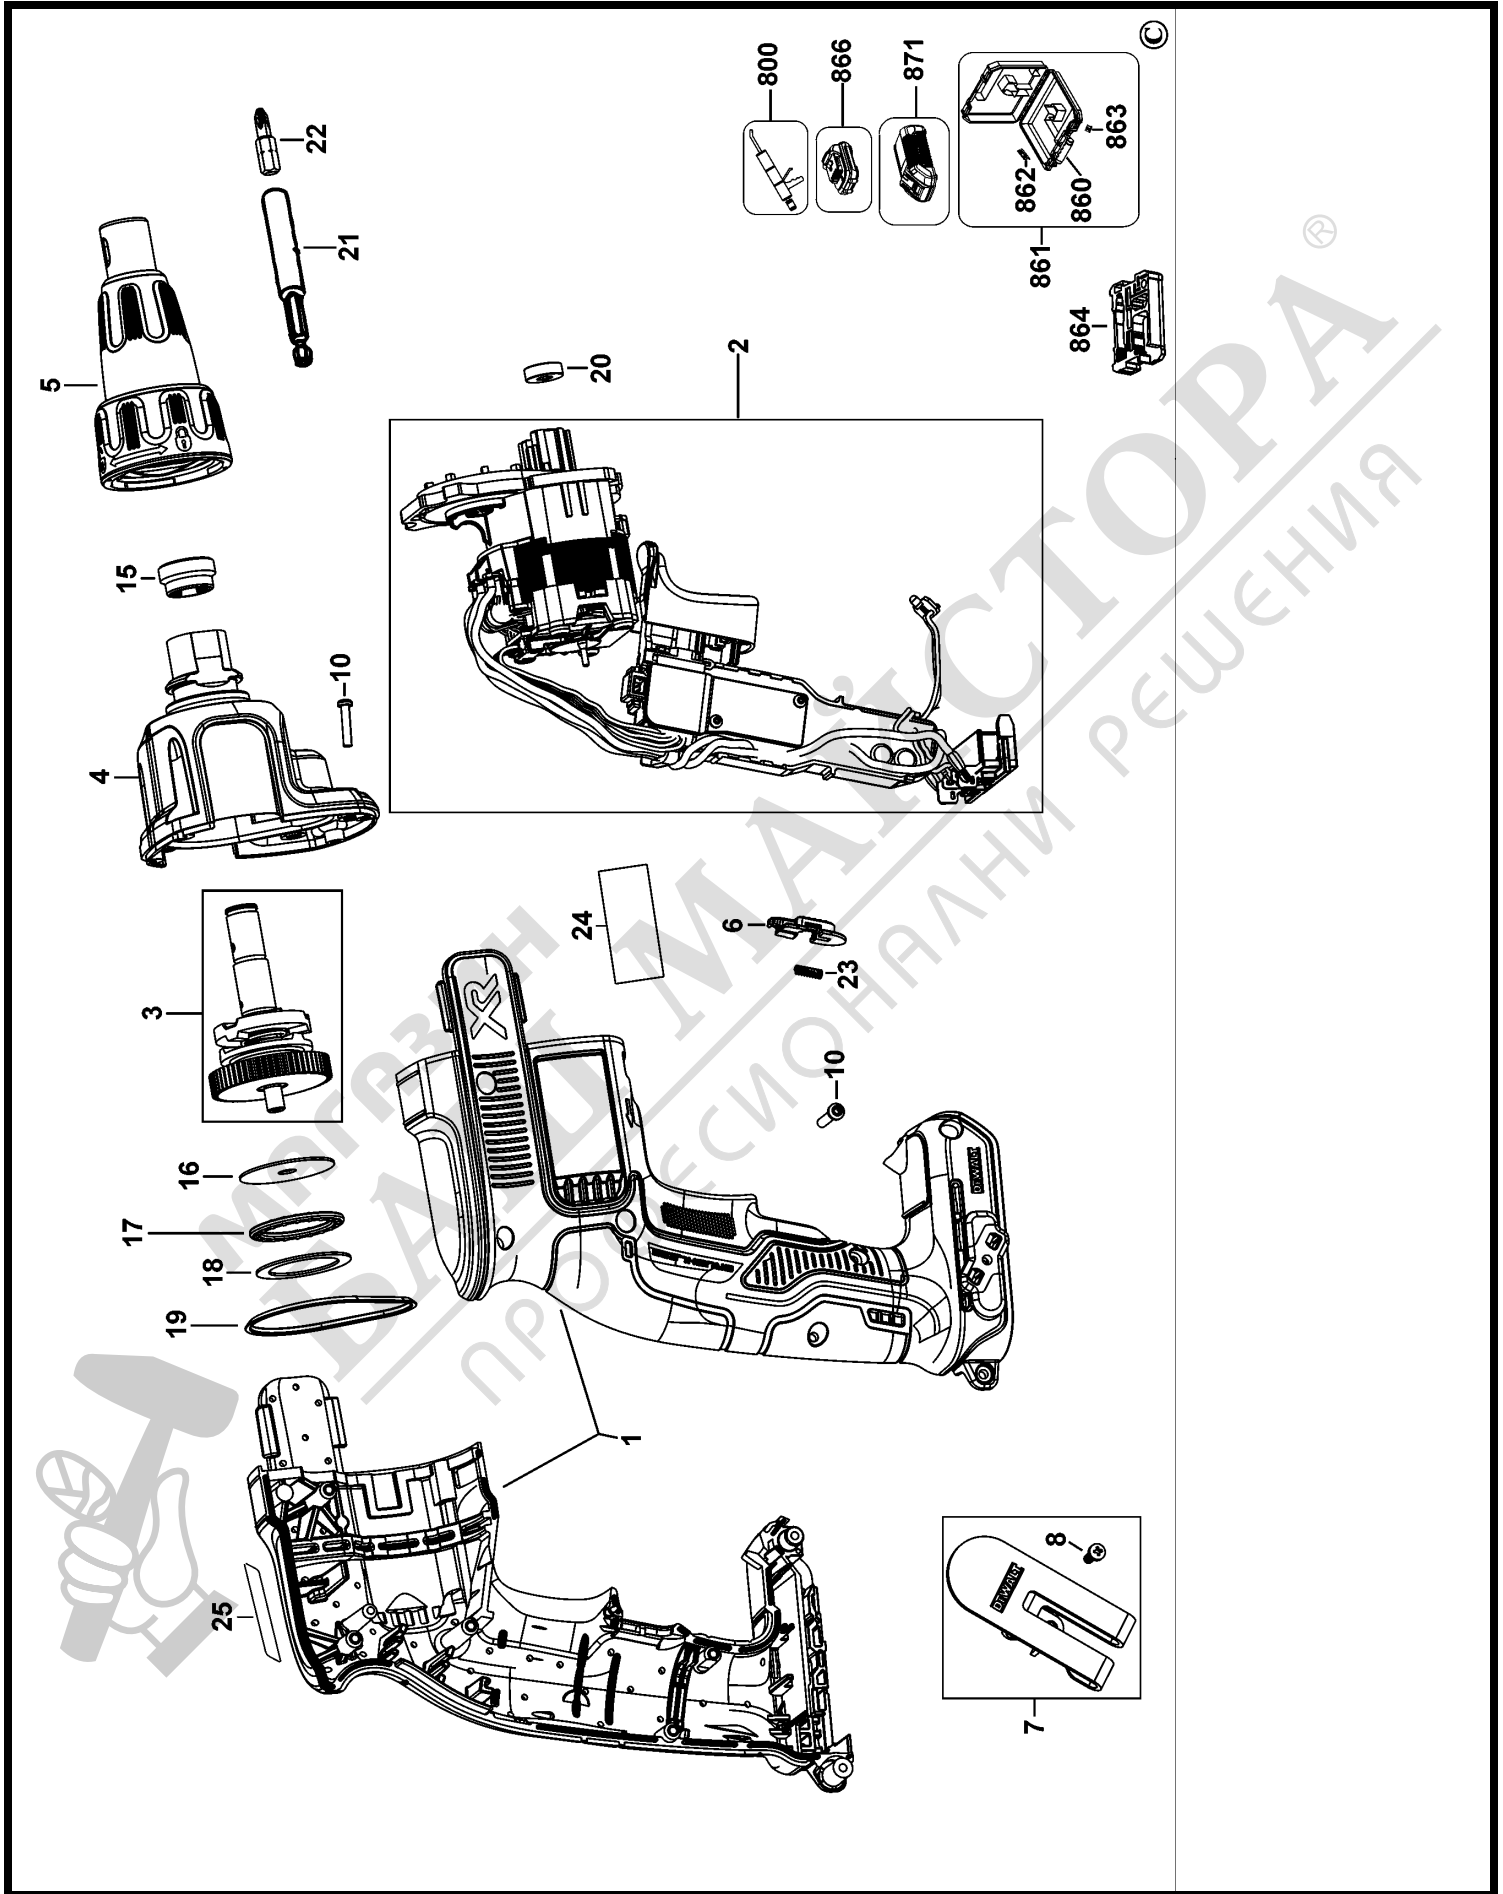

DCF620

CORDLESS SCREWDRIVER 1

Parts List DCF620 CORDLESS SCREWDRIVER 1

Item	Part Number	Qty	Part Description	General Description	Other Info	Repair Inst	Markets
1	N178812	1	CLAMSHELL SET	18V		No	
2	N456983	1	MOTOR & SWITCH SA	18V		No	
3	N410831	1	CLUTCH KIT		Inc 15	No	
4	N410832	1	GEARCASE SA			No	
5	N435495	1	NOSE SA			No [®]	
6	N257859	1	TRIGGER LOCK-ON			No	
7	N435687	1	HOOK SA			No	
8	N042665	1	SCREW	M3 X 10		No	
10	682211-00	11	SCREW			No	
15	N364699	1	SLEEVE			No	
16	N383282	1	WASHER THRUST			No	
17	605852-00	1	THRUST BEARING			No	
18	N112274	1	WASHER THRUST			No	
19	56122-00	1	O RING			No	
20	N244399	1	BEARING	5 X 13 X 4		No	
21	N449701	1	HOLDER BIT			No	
22	607904-22	1	BIT SCREWDRIVER	Drywall PR2		No	
23	N257879	1	SPRING			No	
24	N403954	1	RATING PLATE	XE		No	XE
25	N333803	1	BRAND LABEL	18V		No	
800	N017298	1	GREASE 150 GMS	G-2008 Molykote		No	
860	H1400196008	2	HANDLE			No	
861	N279261	1	KITBOX	DWST1-17807 T-STAK11		No	
862	H1500082520	2	LATCH			No	
863	P910190	1	LATCH			No	
864	N384597	1	INSERT		DCF620NT	No	
866	N342082	1	BATTERY 18V - 2.0AH - 36WH	Li-ion - DCB183-XE	DCF620D2	No	XE
866	N394627	1	BATTERY 18V - 5.0AH - 90WH	Li-Ion - DCB184-XE	DCF620P2	No	XE
871	N126190	1	CHARGER 10.8V - 18V	DCB105-XE		No	XE