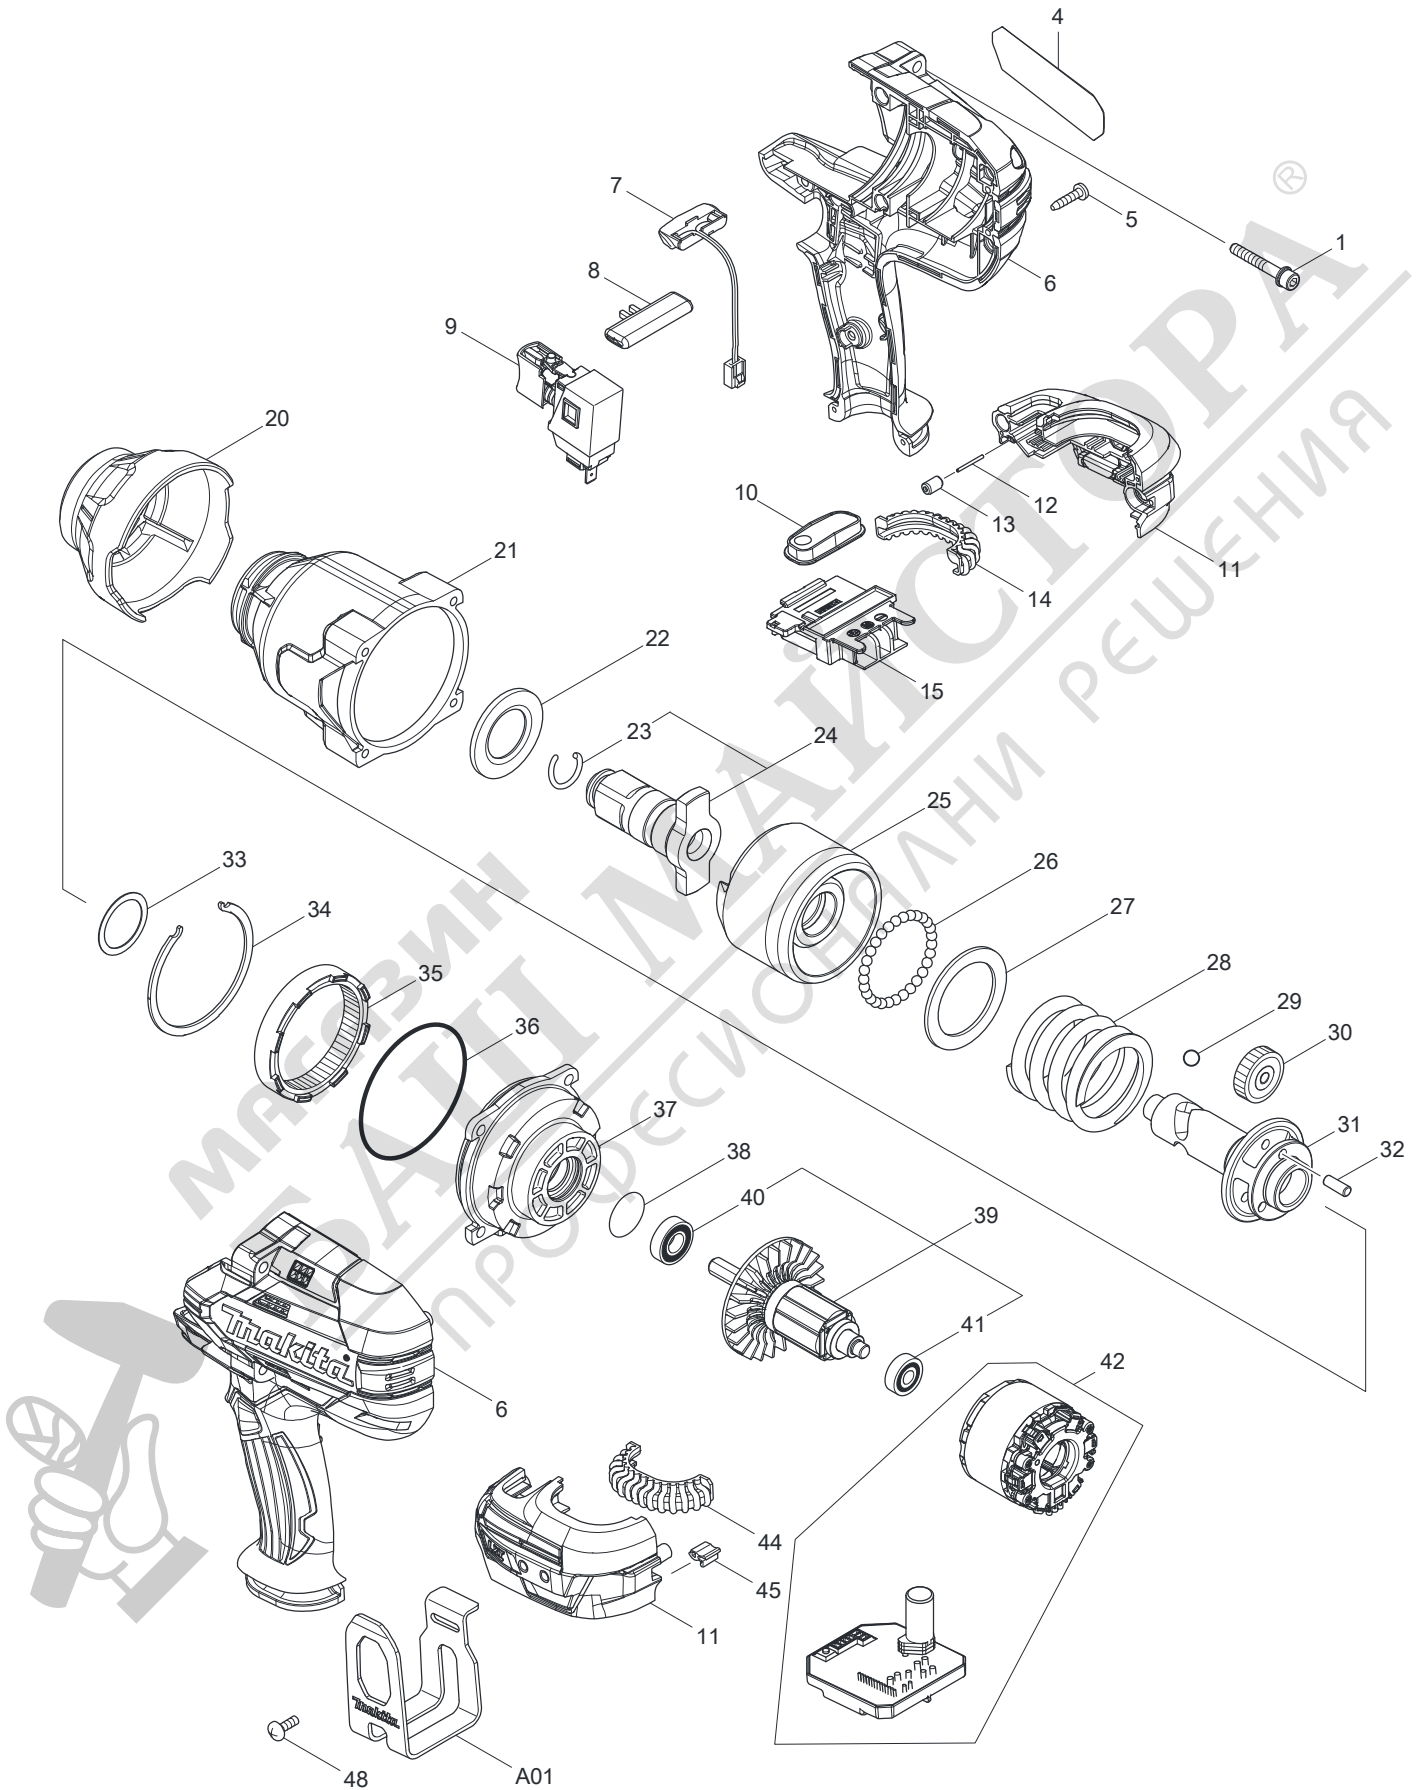

10 - 2015  
DTW1001Z

### 18V Brushless 3/4" Impact Wrench

Item No.	Type	Sub	Part No.	Description	Qty	Unit
1			251476-6	H.S.H.BOLT M5X35 WITH WR	4	PC.
4			851K74-8	DTW1001 NAME PLATE	1	PC.
5			266326-2	TAPPING SCREW 4X18	9	PC.
6			183C08-8	HOUSING SET	1	SET
7			620351-1	LED CIRCUIT	1	PC.
8			456268-0	F/R CHANGE LEVER	1	PC.
9			143416-7	SWITCH COMPLETE	1	PC.
10			143417-5	SWITCH PLATE COMPLETE	1	PC.
11			183C12-7	BATTERY HOUSING SET	1	SET
		INC.	263005-3	RUBBER PIN 6	2	PC.
12			268284-8	PIN 1.5	1	PC.
13			263036-2	RUBBER PIN 5	1	PC.
14			424773-5	CUSHION RUBBER	1	PC.
15			643899-6	TERMINAL	1	PC.
20			424775-1	BUMPER	1	PC.
21			143411-7	HAMMER CASE COMPLETE	1	PC.
22			346948-5	WASHER 25	1	PC.
23			231920-9	RING SPRING 16	1	PC.
24			135716-9	ANVIL E ASS'Y	1	PC.
		INC.		Item No. 23		
25			326612-4	HAMMER	1	PC.
26			216002-8	STEEL BALL 4.8	29	PC.
27			267493-6	FLAT WASHER 38	1	PC.
28			234383-8	COMPRESSION SPRING 38	1	PC.
29			216009-4	STEEL BALL 7.1	2	PC.
30			227391-6	SPUR GEAR 24	3	PC.
31			326611-6	SPINDLE	1	PC.
32			268079-9	PIN 5	3	PC.
33			267494-4	FLAT WASHER 25	1	PC.
34			346947-7	RETAINER	1	PC.
35			227392-4	INTERNAL SPUR GEAR 54	1	PC.
36			213720-9	O RING 67	1	PC.
37			135718-5	INTERNAL GEAR CASE ASS'Y	1	PC.
		INC.		Item No. 36,38		
38			213961-7	O RING 22	1	PC.
39			519384-0	ROTOR ASS'Y	1	PC.
		INC.		Item No. 40,41		
40			210069-8	BALL BEARING 6900DDW	1	PC.
41			211022-7	BALL BEARING 607ZZ	1	PC.
42			629170-2	STATOR COMPLETE	1	PC.
44			424773-5	CUSHION RUBBER	1	PC.
45			424517-3	CUSHION	1	PC.
48			251314-2	+ SCREW M4X12 F/ HOOK (Item No. A01)	2	PC.
C01			878653-1	CARTON F/DTW1001Z	1	PC.

#### **ACCESSORIES**

**- Visit [www.makita.ca](http://www.makita.ca) for more accessories information -**

A01	346949-3	HOOK	1	PC.
A02	-----	<a href="#">BATTERY CHARGER</a>		
A03	-----	<a href="#">18V LI-ION BATTERY</a>		
A04	-----	<a href="#">LI-ION BATTERY ACCESSORIES</a>		
A05	-----	<a href="#">3/4" IMPACT WRENCH ACCESSORIES</a>		