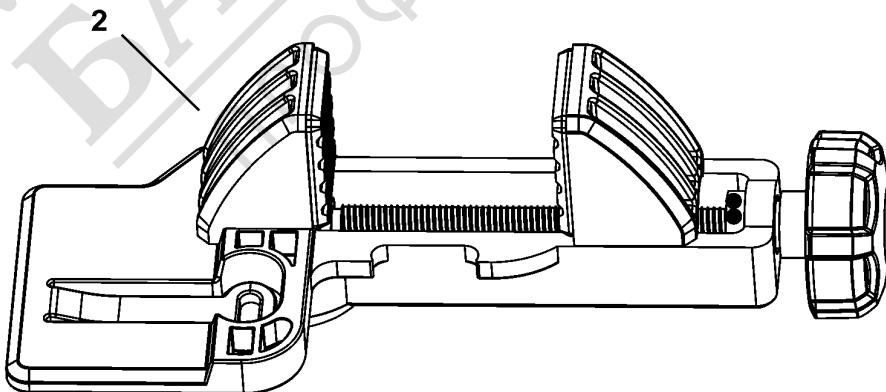

DE0892

DIGITAL LASER DETECTOR 1

1

2

Parts List for DE0892 DIGITAL LASER DETECTOR 1

Item	Part Number	Qty	Part Description	General Description	Other Info	Repair Inst	Markets
1	N174321	1	SENSOR	DE0892		No	XE
2	N090731	1	CLAMP SA			No	