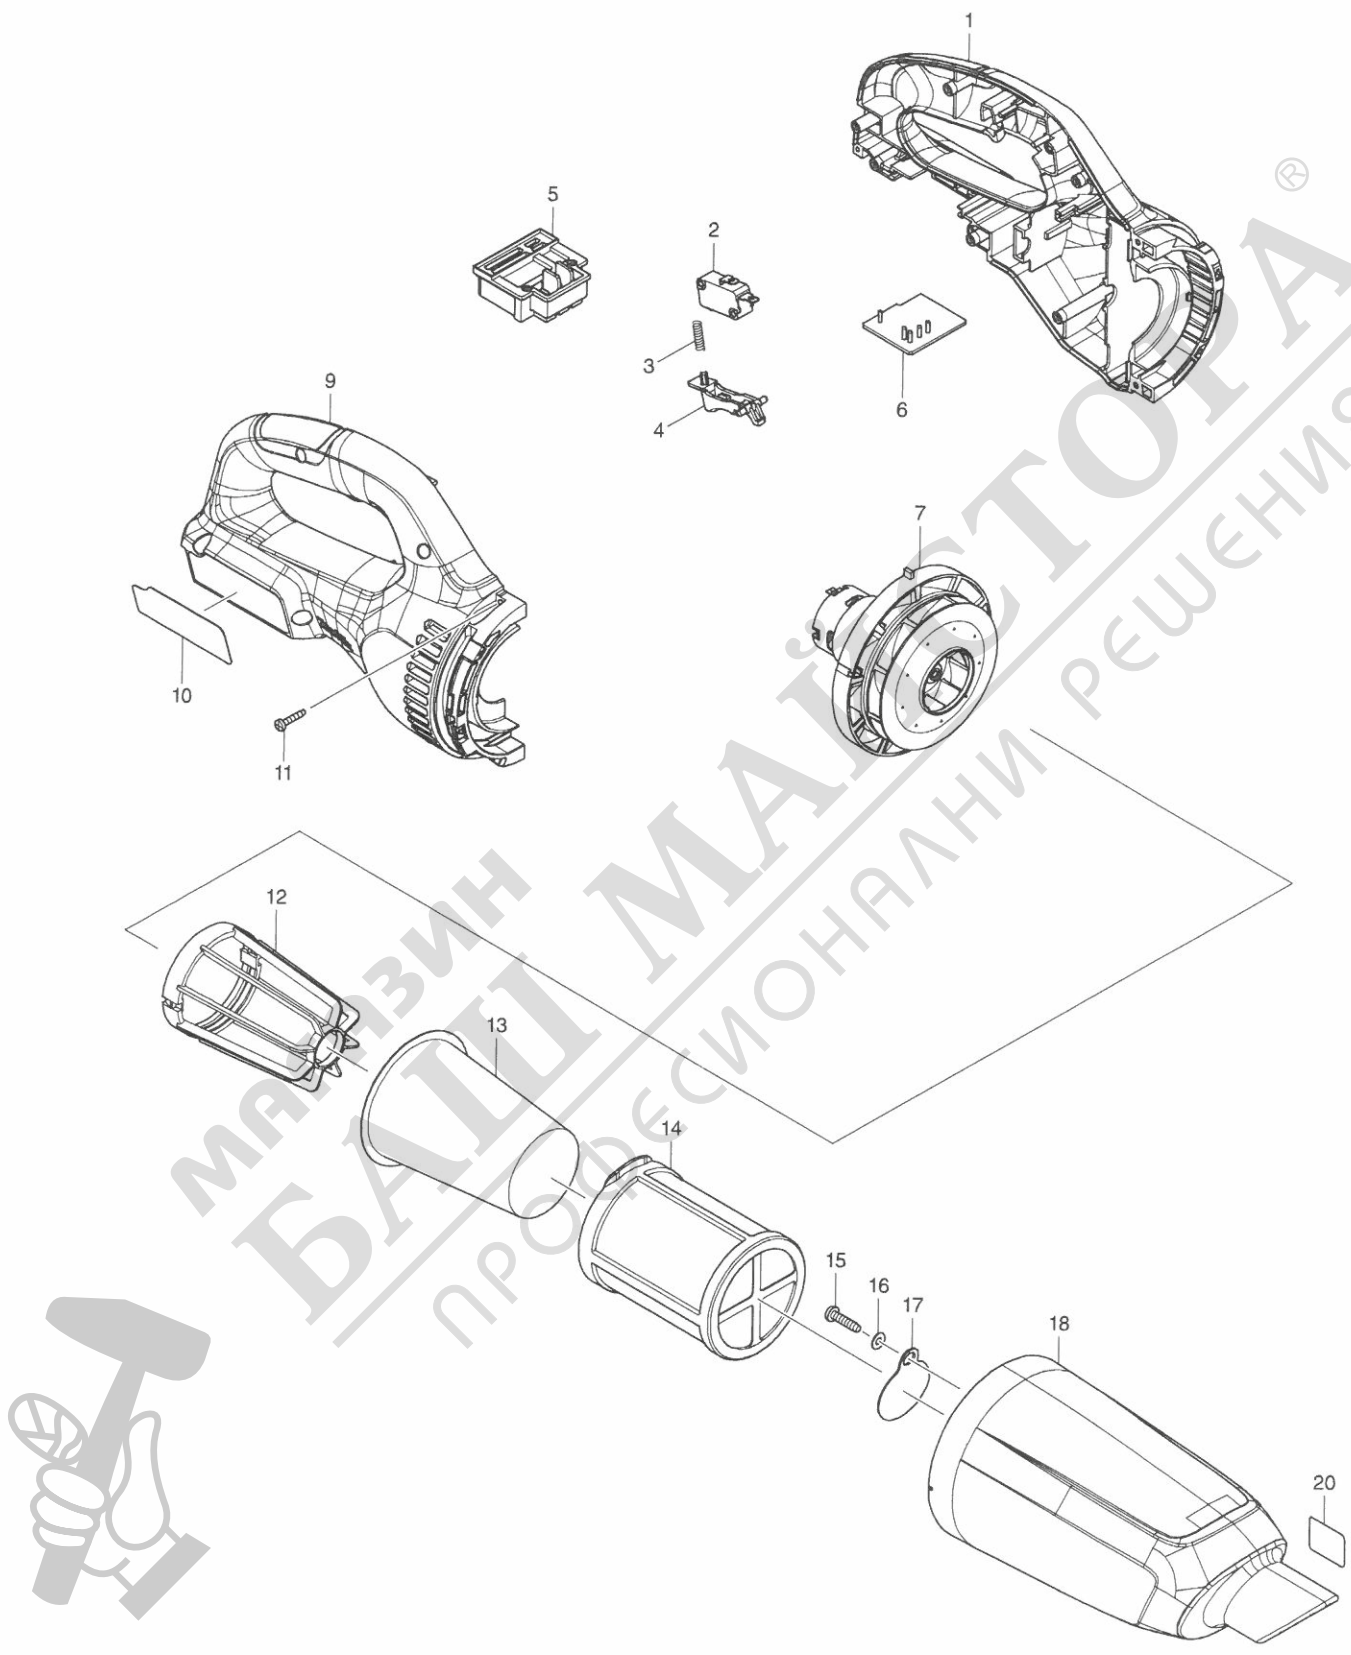

Модел CL183D CORDLESS CLEANER

Артикул	Номер на част	Описание	Смян	Количе	N/O	Допълнително	Допълнително	Забележка
D10		INC. 9						
001A	183A61-2	HOUSING SET		1				
001B	183A62-0	HOUSING SET		1				
001C	183A62-0	HOUSING SET		1				
002	650744-8	SWITCH D3V-16-3C26		1				
003	231473-8	COMPRESSION SPRING 4		1				
004	455743-3	SWITCH LEVER		1				
005	643862-9	TERMINAL		1				
006	632E23-6	CONTROLLER UNIT		1				
C10	688172-7	LINE FILTER		2				
007	123424-4	MOTOR ASS'Y		1				
D10		INC. 1						
009A	183A61-2	HOUSING SET		1				
009B	183A62-0	HOUSING SET		1				
009C	183A62-0	HOUSING SET		1				
010	850T07-4	CL183D NAME PLATE		1				
011	266429-2	TAPPING SCREW 3X16		7				
012	410237-5	STAY		1				
013	443060-3	FILTER		1				
014	451208-3	PRE-FILTER		1				
015	265995-6	TAPPING SCREW 4X18		1				
016	941051-3	FLAT WASHER 4		1				
017	424208-6	VALVE		1				
018A	455601-3	CAPSULE		1				
018B	455604-7	CAPSULE		1				
018C	455604-7	CAPSULE		1				
020	809293-4	INDICATION LABEL		1				
A01A	123283-6	NOZZLE ASSEMBLY		1	*			
A01B	123286-0	NOZZLE ASSEMBLY		1	*			
A01C	123286-0	NOZZLE ASSEMBLY		1	*			
C10	451410-8	ROLLER		4				
C20	268208-4	PIN 3		4				
C30	424096-1	WIPER		1				
A01-1A	123485-4	NOZZLE ASSEMBLY	<	1				
A01-1B	123488-8	NOZZLE ASSEMBLY	<	1				
A01-1C	123488-8	NOZZLE ASSEMBLY	<	1				
A02A	416041-0	SASH NOZZLE (IVORY)		1				
A02B	451243-1	SASH NOZZLE		1				
A02C	451243-1	SASH NOZZLE		1				
A03A	416043-6	SASH NOZZLE HOLDER (IVORY)		1				
A03B	451245-7	SASH NOZZLE HOLDER		1				
A03C	451245-7	SASH NOZZLE HOLDER		1				
A04A	451424-7	PIPE		1				
A04B	451244-9	PIPE		1				
A04C	451244-9	PIPE		1				
A05C	***DC18WA	DC18WA BATTERY CHARGER		1				
A06C	196367-3	BATTERY BL1813G SET		1				