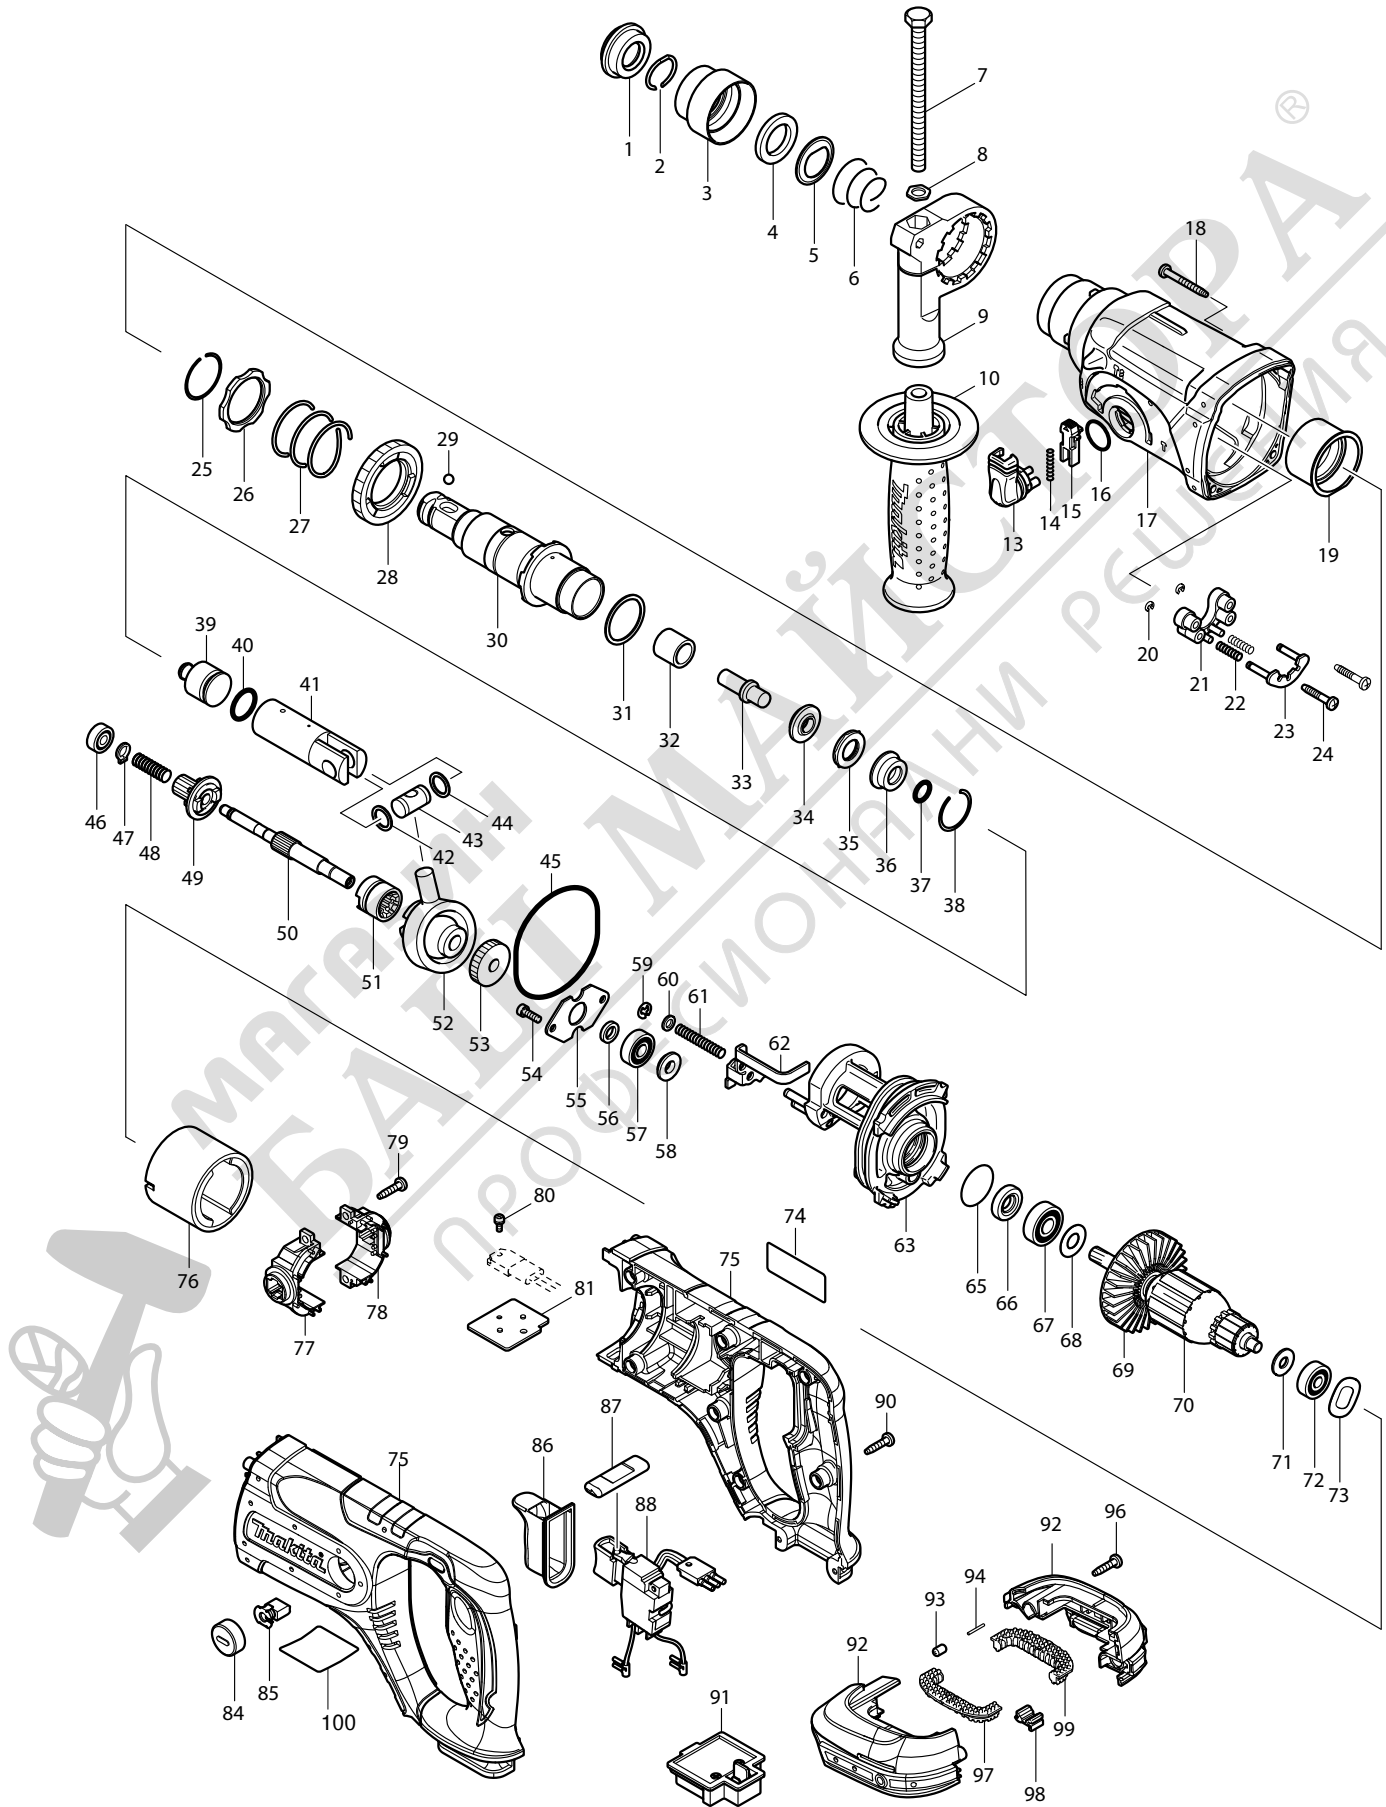

01 - 2014  
DHR241F, DHR241RFE, DHR241Z  
18V ROTARY HAMMER DRILL

Item No	Type	Ref	Part No	Description	Qty	Unit
1			286263-4	CAP 35	1	PC.
2			233940-9	RING SPRING 19	1	PC.
3			417629-9	CHUCK COVER	1	PC.
4			257241-1	RING 21	1	PC.
5			345187-4	GUIDE WASHER	1	PC.
6			233916-6	CONICAL COMP. SPRING 21-29	1	PC.
7			921923-8	HEX. BOLT M8X120	1	PC.
8			345280-4	HEX. WASHER	1	PC.
9			417630-4	GRIP BASE	1	PC.
10			158057-6	GRIP 36 COMPLETE	1	PC.
		INC.	931402-8	HEX. NUT M8	1	PC.
13			162245-9	CHANGE LEVER	1	PC.
14			233459-8	COMPRESSION SPRING 3	1	PC.
15			419192-8	LOCK BUTTON	1	PC.
16			213278-8	O RING 17	1	PC.
17			158216-2	GEAR HOUSING COMPLETE	1	PC.
		INC.	213345-9	OIL SEAL 25	1	PC.
18			266351-3	TAPPING SCREW 4X35	4	PC.
19			153290-5	NEEDLE BEARING COMPLETE	1	PC.
20			961017-7	STOP RING E-3	2	PC.
21			417796-0	GUIDE BASE	1	PC.
22			233344-5	COMPRESSION SPRING 4	2	PC.
23			163430-7	LOCK PLATE COMPLETE	1	PC.
24			266374-1	TAPPING SCREW 4X25	2	PC.
25			233929-7	RING SPRING 29	1	PC.
26			267460-1	WASHER 31	1	PC.
27			233401-9	COMPRESSION SPRING 32	1	PC.
28			227109-5	SPUR GEAR 51	1	PC.
29			216022-2	STEEL BALL 7.0	1	PC.
30			158574-6	TOOL HOLDER COMPLETE	1	PC.
31			267229-3	FLAT WASHER 28	1	PC.
32			331769-8	SLEEVE 9	1	PC.
33			324669-9	IMPACT BOLT	1	PC.
34			324402-9	RING 10	1	PC.
35			421955-0	CUSHION RING 13	1	PC.
36			324216-6	O RING CASE	1	PC.
37			213073-6	O RING 9	1	PC.
38			233917-4	RING SPRING 28	1	PC.
39			324214-0	STRIKER	1	PC.
40			213227-5	O RING 16	1	PC.
41			318132-2	PISTON CYLINDER	1	PC.
42			267104-3	FLAT WASHER 12	1	PC.
43			324215-8	PISTON JOINT	1	PC.
44			267104-3	FLAT WASHER 12	1	PC.
45			213727-5	O-RING 63	1	PC.
46		1	211012-0	BALL BEARING 606ZZ	1	PC.
		2	210028-2	# BALL BEARING 606ZZ	1	PC.
47			961003-8	RETAINING RING S-7	1	PC.
48			233343-7	COMPRESSION SPRING 7	1	PC.
49			227179-4	SPUR GEAR 10	1	PC.
50			324668-1	CAM SHAFT	1	PC.
51			331992-5	CLUTCH CAM	1	PC.
52			219014-0	SWASH BEARING 10	1	PC.
53			226632-7	HELICAL GEAR 25	1	PC.
54			266273-7	HEX. SOCKET HEAD BOLT M4X12	2	PC.