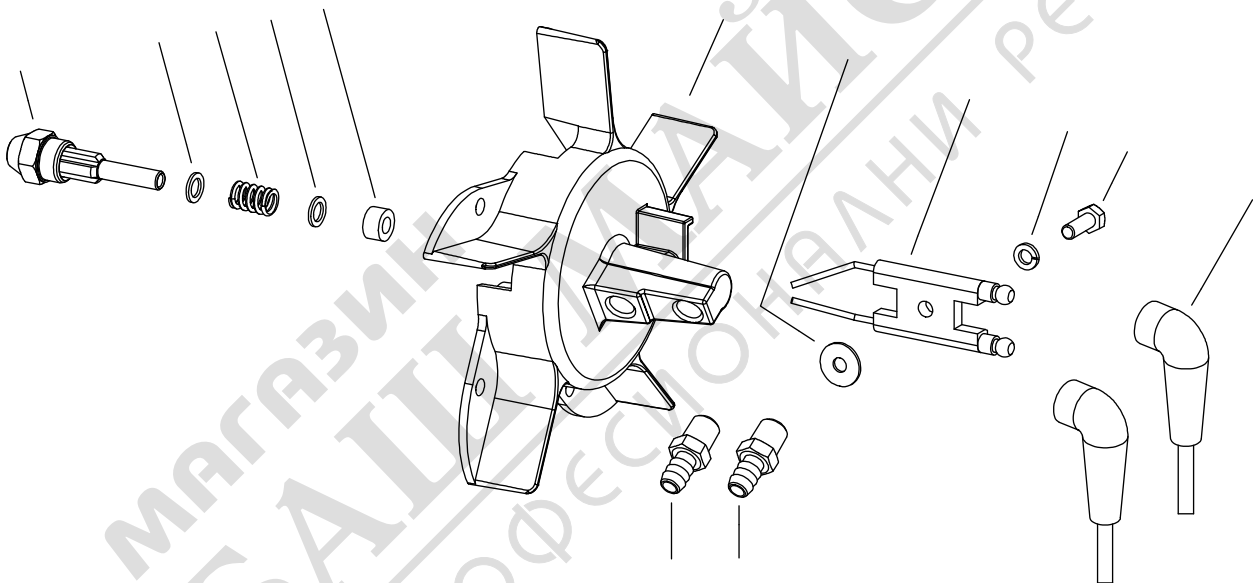

A

From Serial Number: 31107044

Edizione 2011
Rev. A

B