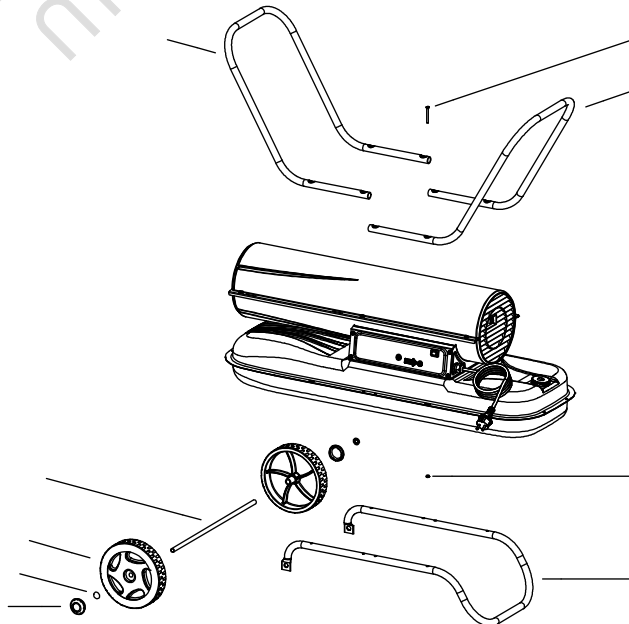

A

From Serial Number: 31107044

Edizione 2011
Rev. A

B