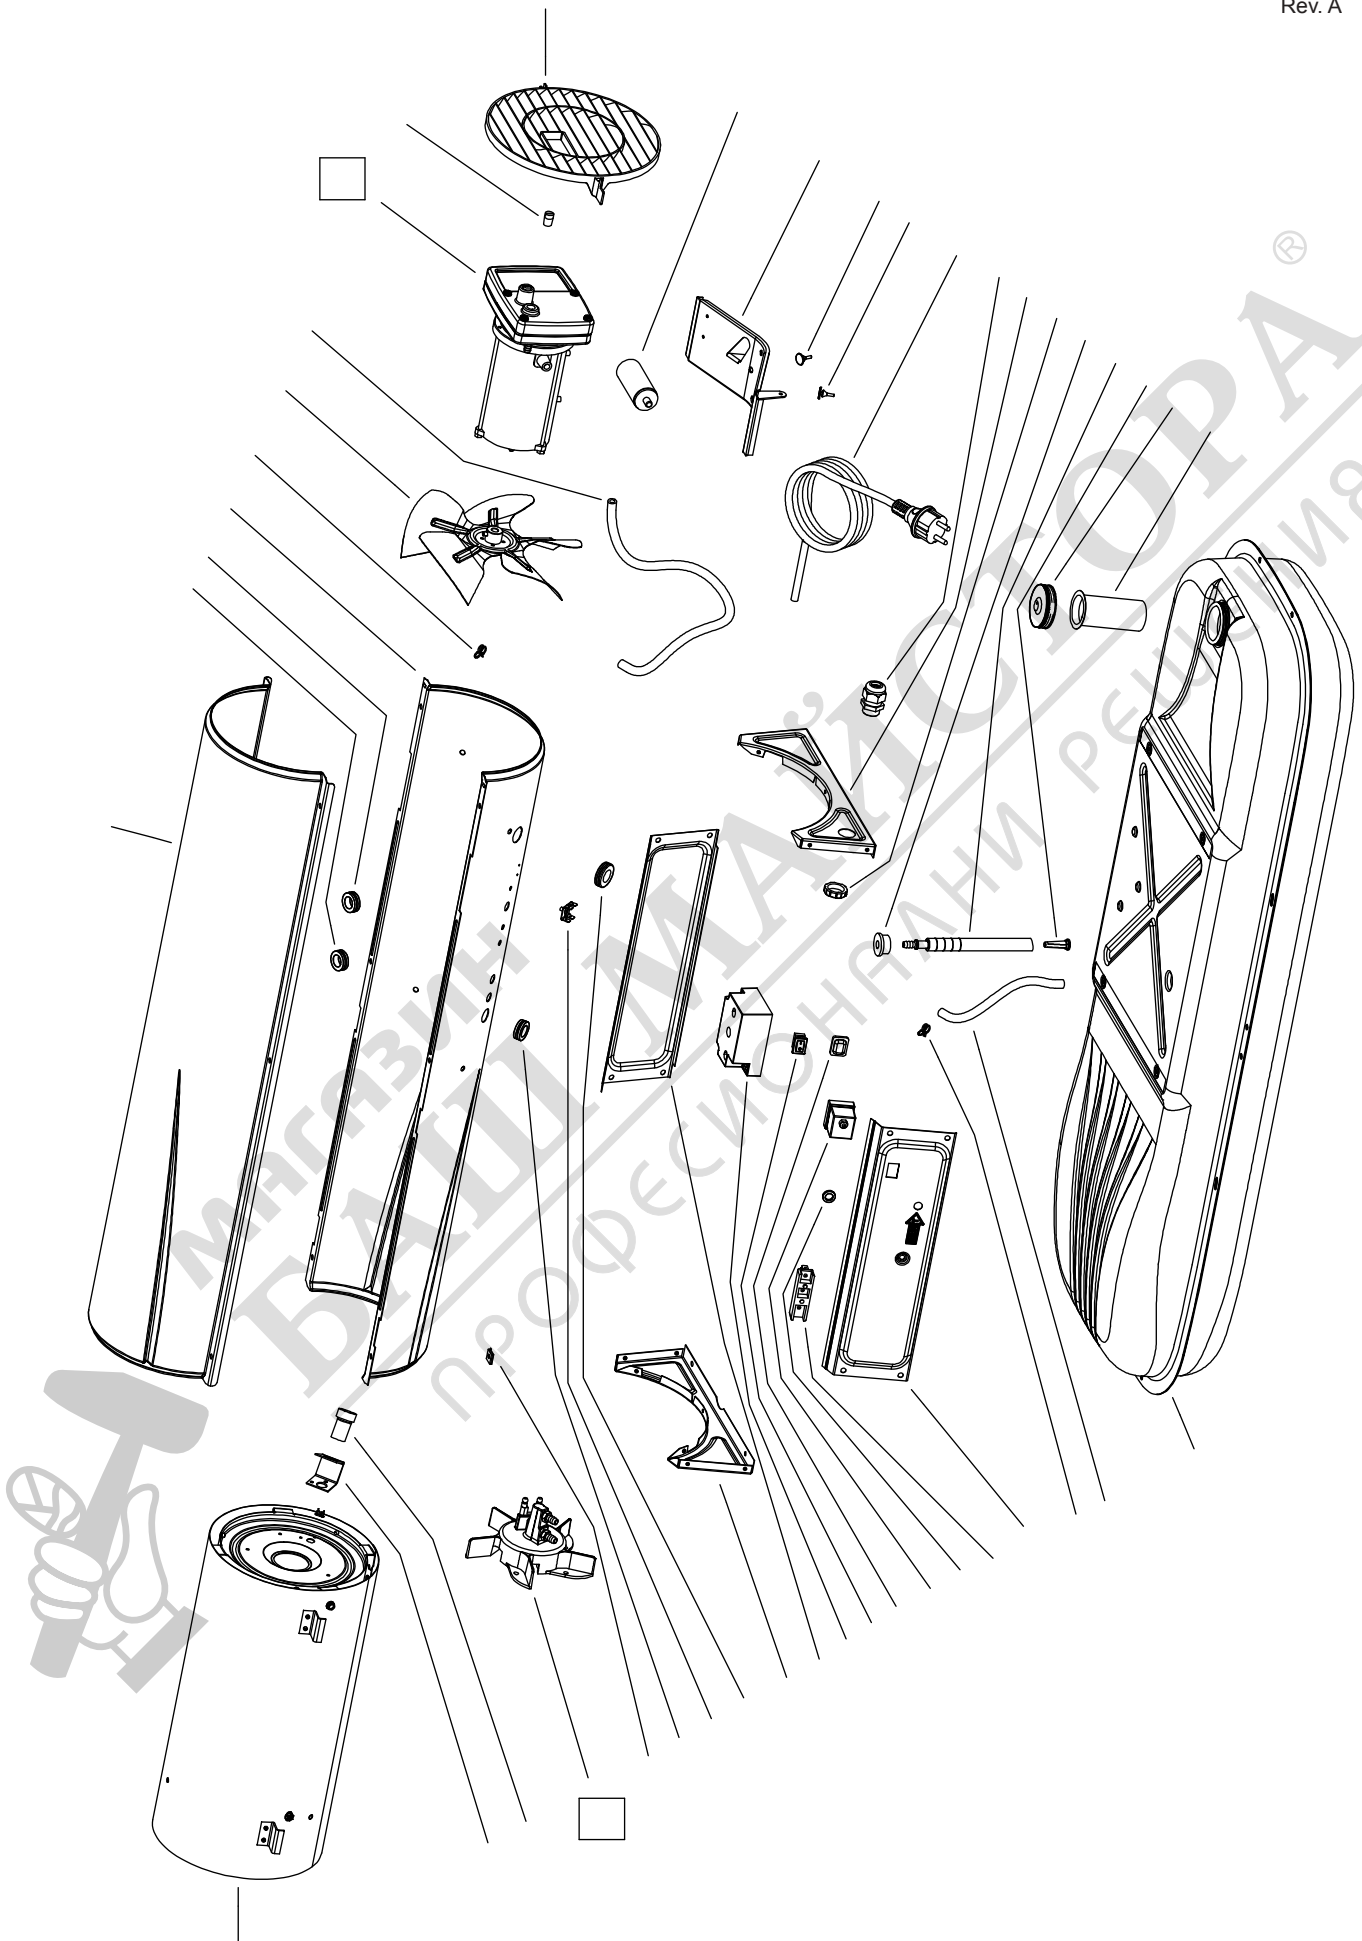

# B 150 CED 2011 MODEL

UNIT 1

ILLUSTRATED PARTS BREAKDOWN

From Serial Number: 31107044

Edizione 2011  
Rev. A

**A**

From Serial Number: 31107044

Edizione 2011  
Rev. A

**B**

Pos.	Code NR	Description
1	4110.360	UPPER SHELL
2	4100.151	GROMMET
3	4101.151	GROMMET
4	4110.359	LOWER SHELL
5	4110.159	CLAMP
6	4105.062	FAN
7	4104.147	AIR LINE
8	4102.125	PRESSURE GAUGE CAP
9	4103.695	FAN GUARD
10	4110.294	CAPACITOR
11	4101.240	MOTOR BRACKET
12	4150.553	BUMPER
13	4150.553	BUMPER
14	4110.451	POWER CORD
15	4150.528	STRAIN RELIEF
16	4110.353	REAR FRAME BRACKET
17	4100.656	LOCKNUT
18	4100.541	RUBBER BUSHING
19	4110.355	FUEL LINE
20	4110.356	FUEL FILTER
21	4103.891	FUEL TANK CAP
22	4105.292	FUEL TANK FILTER
23	4110.891	FUEL TANK
24	4110.032	FUEL LINE
25	4110.159	CLAMP
26	4111.819	LEFT PANEL
27	4106.110	TERMINAL BOARD
28	4109.592	NUT
29	4104.196	FLAME-OUT CONTROL
30	4104.336	COVER SWITCH
31	4106.179	ON/OFF SWITCH
32	4111.885	ELECTRONIC IGNITOR
33	4110.379	RIGHT PANEL
34	4110.354	FRONT FRAME BRACKET
35	4160.646	GROMMET
36	4160.639	RIVET POP
37	4101.151	GROMMET
38	4104.170	CLIP NUT
39	4110.564	PHOTOCELL ASSEMBLY
40	4100.659	PHOTOCELL BRACKET
41	4110.595	COMBUSTION CHAMBER
42	4110.452	MOTOR 1/4 HP
43	4108.635	INSERT