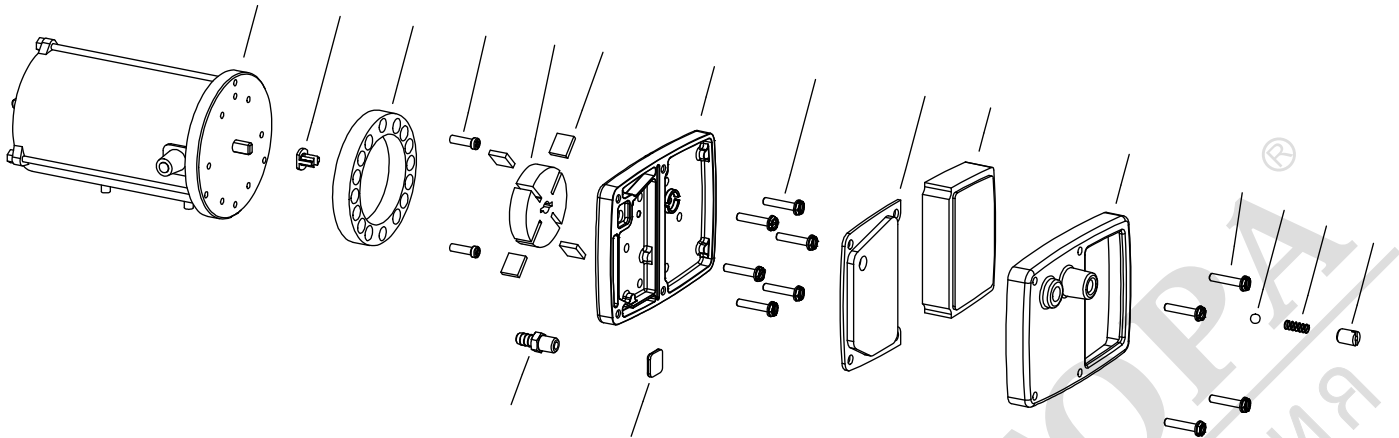

# B 150 CED 2011 MODEL

UNIT 1

ILLUSTRATED PARTS BREAKDOWN

From Serial Number: 31107044

Edizione 2011  
Rev. A

**A**

From Serial Number: 31107044

Edizione 2011  
Rev. A

**B**

Pos.	Code NR	Description
1	4110.360	UPPER SHELL
2	4100.151	GROMMET
3	4101.151	GROMMET
4	4110.359	LOWER SHELL
5	4110.159	CLAMP
6	4105.062	FAN
7	4104.147	AIR LINE
8	4102.125	PRESSURE GAUGE CAP
9	4103.695	FAN GUARD
10	4110.294	CAPACITOR
11	4101.240	MOTOR BRACKET
12	4150.553	BUMPER
13	4150.553	BUMPER
14	4110.451	POWER CORD
15	4150.528	STRAIN RELIEF
16	4110.353	REAR FRAME BRACKET
17	4100.656	LOCKNUT
18	4100.541	RUBBER BUSHING
19	4110.355	FUEL LINE
20	4110.356	FUEL FILTER
21	4103.891	FUEL TANK CAP
22	4105.292	FUEL TANK FILTER
23	4110.891	FUEL TANK
24	4110.032	FUEL LINE
25	4110.159	CLAMP
26	4111.819	LEFT PANEL
27	4106.110	TERMINAL BOARD
28	4109.592	NUT
29	4104.196	FLAME-OUT CONTROL
30	4104.336	COVER SWITCH
31	4106.179	ON/OFF SWITCH
32	4111.885	ELECTRONIC IGNITOR
33	4110.379	RIGHT PANEL
34	4110.354	FRONT FRAME BRACKET
35	4160.646	GROMMET
36	4160.639	RIVET POP
37	4101.151	GROMMET
38	4104.170	CLIP NUT
39	4110.564	PHOTOCELL ASSEMBLY
40	4100.659	PHOTOCELL BRACKET
41	4110.595	COMBUSTION CHAMBER
42	4110.452	MOTOR 1/4 HP
43	4108.635	INSERT