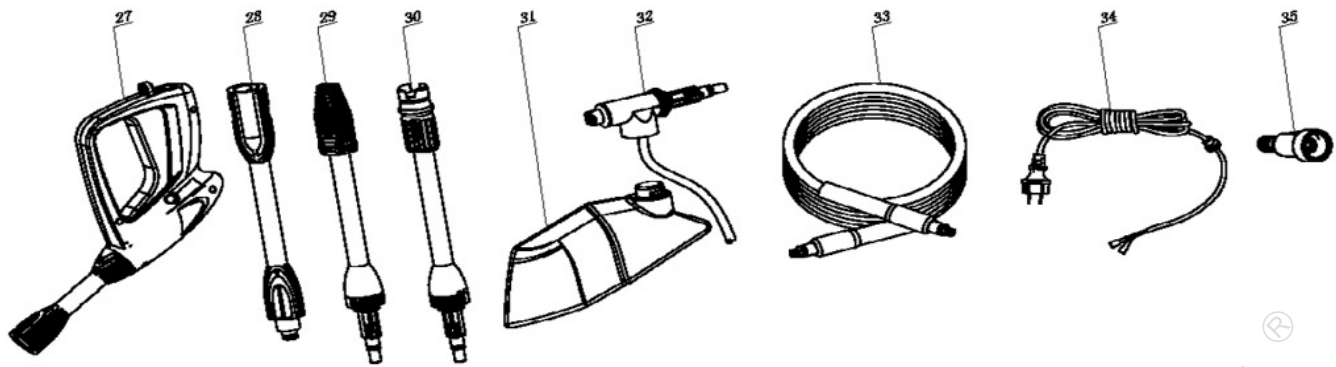

POS	CODE	DESCRIPTION AR	DESCRIPTION	QTY
1	3600040	PULSANTE MANICO - HANDLE BUTTON MAKITA M-READY 130.005	M-READY PULL ROD KNOB	1
2	3640030	MANICO SUP. NERO - UPPER BLACK HANDLE M-READY 130.004	M-READY PULL ROD HANDLE	1
3-7-12-13-19-23-25	3640610	KIT VITERIE - SCREW KIT M-READY XXX.XXX	KIT SCREWS 17 ST4 8*16/6 ST2 9*15	1
4	3640060	GUIDA MANICO - HANDLE HOLDER M-READY 130.007	M-READY PULL ROD HOLDER	1
5	3640190	ANELLO GOMMA MANICO - HANDLE RUBBER RING M-READY 130.013	M-READY RUBBER RING	1
6	3640530	KIT MANICO - HANDLE KIT FOR M-READY 130.014	M-READY ALUMINIUM HANDLE KIT	1
8	3640180	STAFFA CONVOGLIATORE - CONVEYOR CLIP M-READY 140.017	READY MOTOR FIXTURE	1
9	3640540	MOTOPOMPA COMP. - UN. MOTORPUMP KIT M-READY 1300W XXX.XXX	7045 MOTOR PUMP KIT	1
	NEW CODE		MOTOR 7630 COPPER WINDING	1
	3640550	KIT TENUTE ACQUA - VALVES + WATER SEALS KIT AR01 XXX.XXX	VALVES+WATER SEALS KIT	1
	3640560	KIT PISTONI - OIL SEALS + PISTONS KIT M-READY M-READY 1300W XXX.XXX	PISTON+OILS SEALS KIT	1
	3640570	KIT TSS - TSS KIT AR01 1300W XXX.XXX	TSS KIT	1
	3640580	KIT ASPIR. POMPA - INLET PUMP KIT AR01 XXX.XXX	INLET FITTING KIT	1
	3640590	KIT MANDATA. POMPA - OUTLET PUMP KIT M-READY 1300W XXX.XXX	OUTLET FITTING KIT	1
	3640600	TAPPO COMPL. ASP. DETERG. - COMPL. CAP DETERG. M-READY XXX.XXX	DETERGENT KIT	1
	3320600	KIT SPAZZOLE-BRUSHES KIT MOTOR(X2 PCS)1300-1500W 220-240V-50/60HZ XX	NEW	1
10	3640160	CONVOGLIATORE - CONVEYOR M-READY 140.013	READY MOTOR COVER	1
11	3640170	COPERCHIO CONVOGLIATORE - CONVEYOR COVER M- 140.014	READY MOTOR CAP	1
14-15-16-17	3320440	SCATOLA INTER.COMPLETA-COMplete SWITCH BOX READY SERIES XXX.XXX	KIT PREASSEMBLED SWITCH+CAPACITOR 0,33 UF	1
18	3640020	COFANO POST. NERO - FRONT COVER NERO M-READY 130.003	M-READY BACK COVER	1
20	3320054	COPERCHIO LAT. VERDE - GREEN DECORATIVE BOARD M-READY MAKITA 130.004	M-READY GUN DECORATIVE BOARD	1
21	3640620	RUOTA COMPLETA - COMPLETE WHEEL KIT MAKITA M-READY 130.016	PREASSEMBLED M-READY WHEEL+M-READY WHEEL RUBBER	2
21bis	3640621	RUOTA COMPLETA - COMPLETE WHEEL KIT DOLMAR M-READY XXX.XXX	PREASSEMBLED M-READY WHEEL+M-READY WHEEL RUBBER	2
22	3320200	PRESSACAVO-CABLE HOLDER READY SERIES 850.02	POWER CORD FIXTURE	1
24	3640080	STAFFA INTERNA MANICO - HANDLE BLOCK BOARD M-READY 130.009	M-READY BLOCK BOARD	1
26	3640010	COFANO FRONT. VERDE - FRONT COVER GREEN M-READY 130.002	M-READY FRONT COVER	1
27	3640050	CLIP MANICO - HANDLE CLIP M-READY 130.006	M-READY PULL ROD HANDLE FIXUTE	1