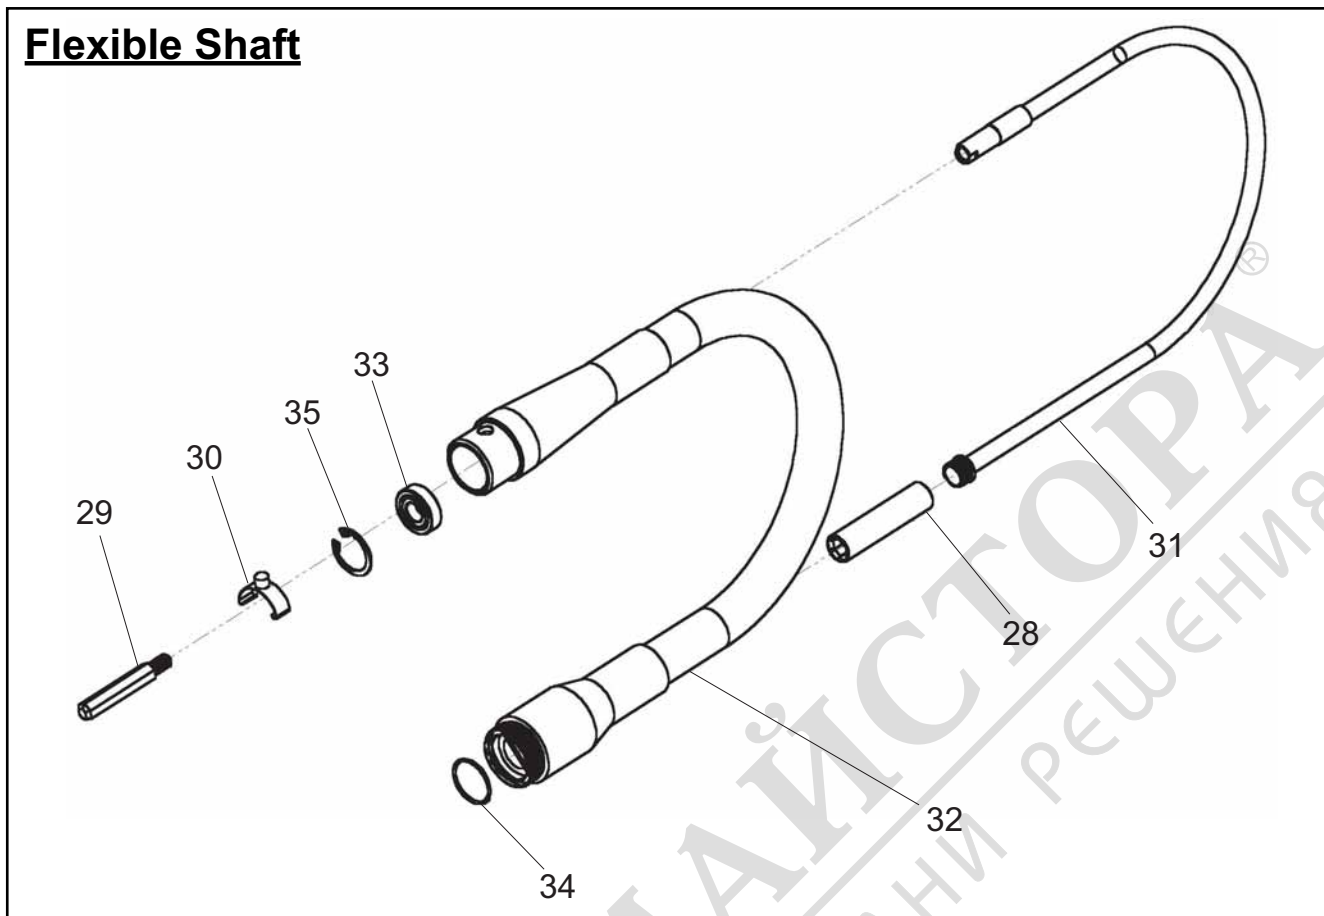

Flexible Shaft

Poker Head

Megavib+

Item (1) Number	Part No. (2)	Description (3)	Quantity (4)
1	244-99500	STATOR COMPLETE (115V 60Hz) (UK)	1
1	244-99501	STATOR COMPLETE (230V 50Hz) (CE)	1
2	244-99502	ROTOR COMPLETE (115V 60Hz) (UK)	1
2	244-99503	ROTOR COMPLETE (230V 50Hz) (CE)	1
3	244-99504	ORANGE RIGHT HALF HOUSING	1
4	244-99505	ORANGE LEFT HALF HOUSING	1
5	244-99506	FRONT BRIDGE	1
6	244-99507	REAR BRIDGE	1
7	244-99508	FILTER COVER	1
8	244-99509	VENTILATION FILTER	1
9	244-99510	MOTOR DRAG	1
10	244-99511	HOSE FIXATION SPINDLE	1
11	244-99512	VENTILATION GRILLE	1
12	244-99513	CABLE FIXATION BRIDLE	1
13	244-99514	SMUGGLER CABLE Æ 11	1
14	244-99515	SILICONE SWITCH JOINT	1
15	244-99516	CONNECTION WIRE WITH PLUG 2Ph+T x 1.5 1 MTR LONG (UK)	1
15A	244-99517	CONNECTION WIRE WITH PLUG 2Ph+T x 1.5 1 MTR.LONG (CE)	1
16	244-99518	BRUSHES	2
17	244-99519	BRUSH HOLDER	2
18	244-99520	SWITCH	1
19	244-99521	POLIESTER CONDENSER 470NF/275V 10% R=22,5x2	1
20	244-99522	BRUSH HOLDER PLUG	2
21	244-99523	PLUG COVER BRUSH	2
22	244-99524	BLIND PLUG LEFT COVER	1
23	244-99525	BEARING 6200-ZZ 10.30.9	1
24	244-99526	BEARING 6203-ZZ 17.40.12	1
25	244-99527	COMPENSATION WAVY WASHER Æ 40X33	1
26	244-99528	SPECIAL LONG SCREW WITHOUT HEAD M4X100mm	2
27	244-99529	SCREW KIT	1
28	244-99530	HEXAGON FEMALE (HOSE SIDE)	1
29	244-99531	HEXAGON MALE (MOTOR SIDE)	1
30	244-99532	KIT FIXATION HOSE SPRING	1
31	244-99533	COMPLETE TRANSMISSION SPRING (1 MTR)	1
31	244-99534	COMPLETE TRANSMISSION SPRING (2 MTR)	1
31	244-99535	COMPLETE TRANSMISSION SPRING (3 MTR)	1
31	244-99536	COMPLETE TRANSMISSION SPRING (4 MTR)	1
32	244-99539	COMPLETE HOSE WITH ENDS (1 MTR)	1
32	244-99540	COMPLETE HOSE WITH ENDS (2 MTR)	1
32	244-99541	COMPLETE HOSE WITH ENDS (3 MTR)	1
32	244-99542	COMPLETE HOSE WITH ENDS (4 MTR)	1
33	244-99545	6.001 2RS (12x28x8)	1
34	244-99546	TORIC JOINT NBR 70° 25,5x1,5	1
35	244-99547	SEGER RING INTERNAL DIAM. 28	1