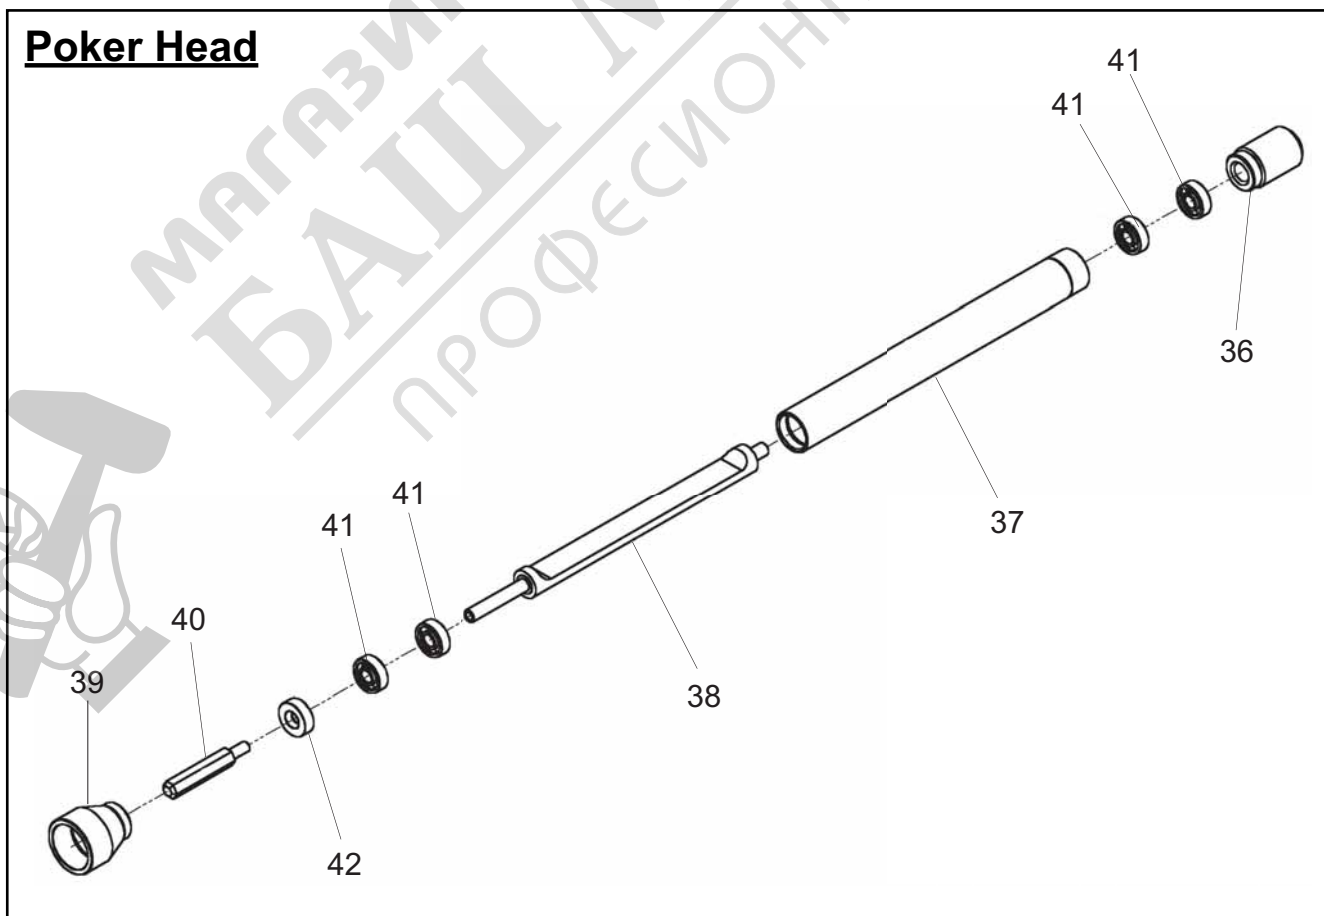

Flexible Shaft

Poker Head