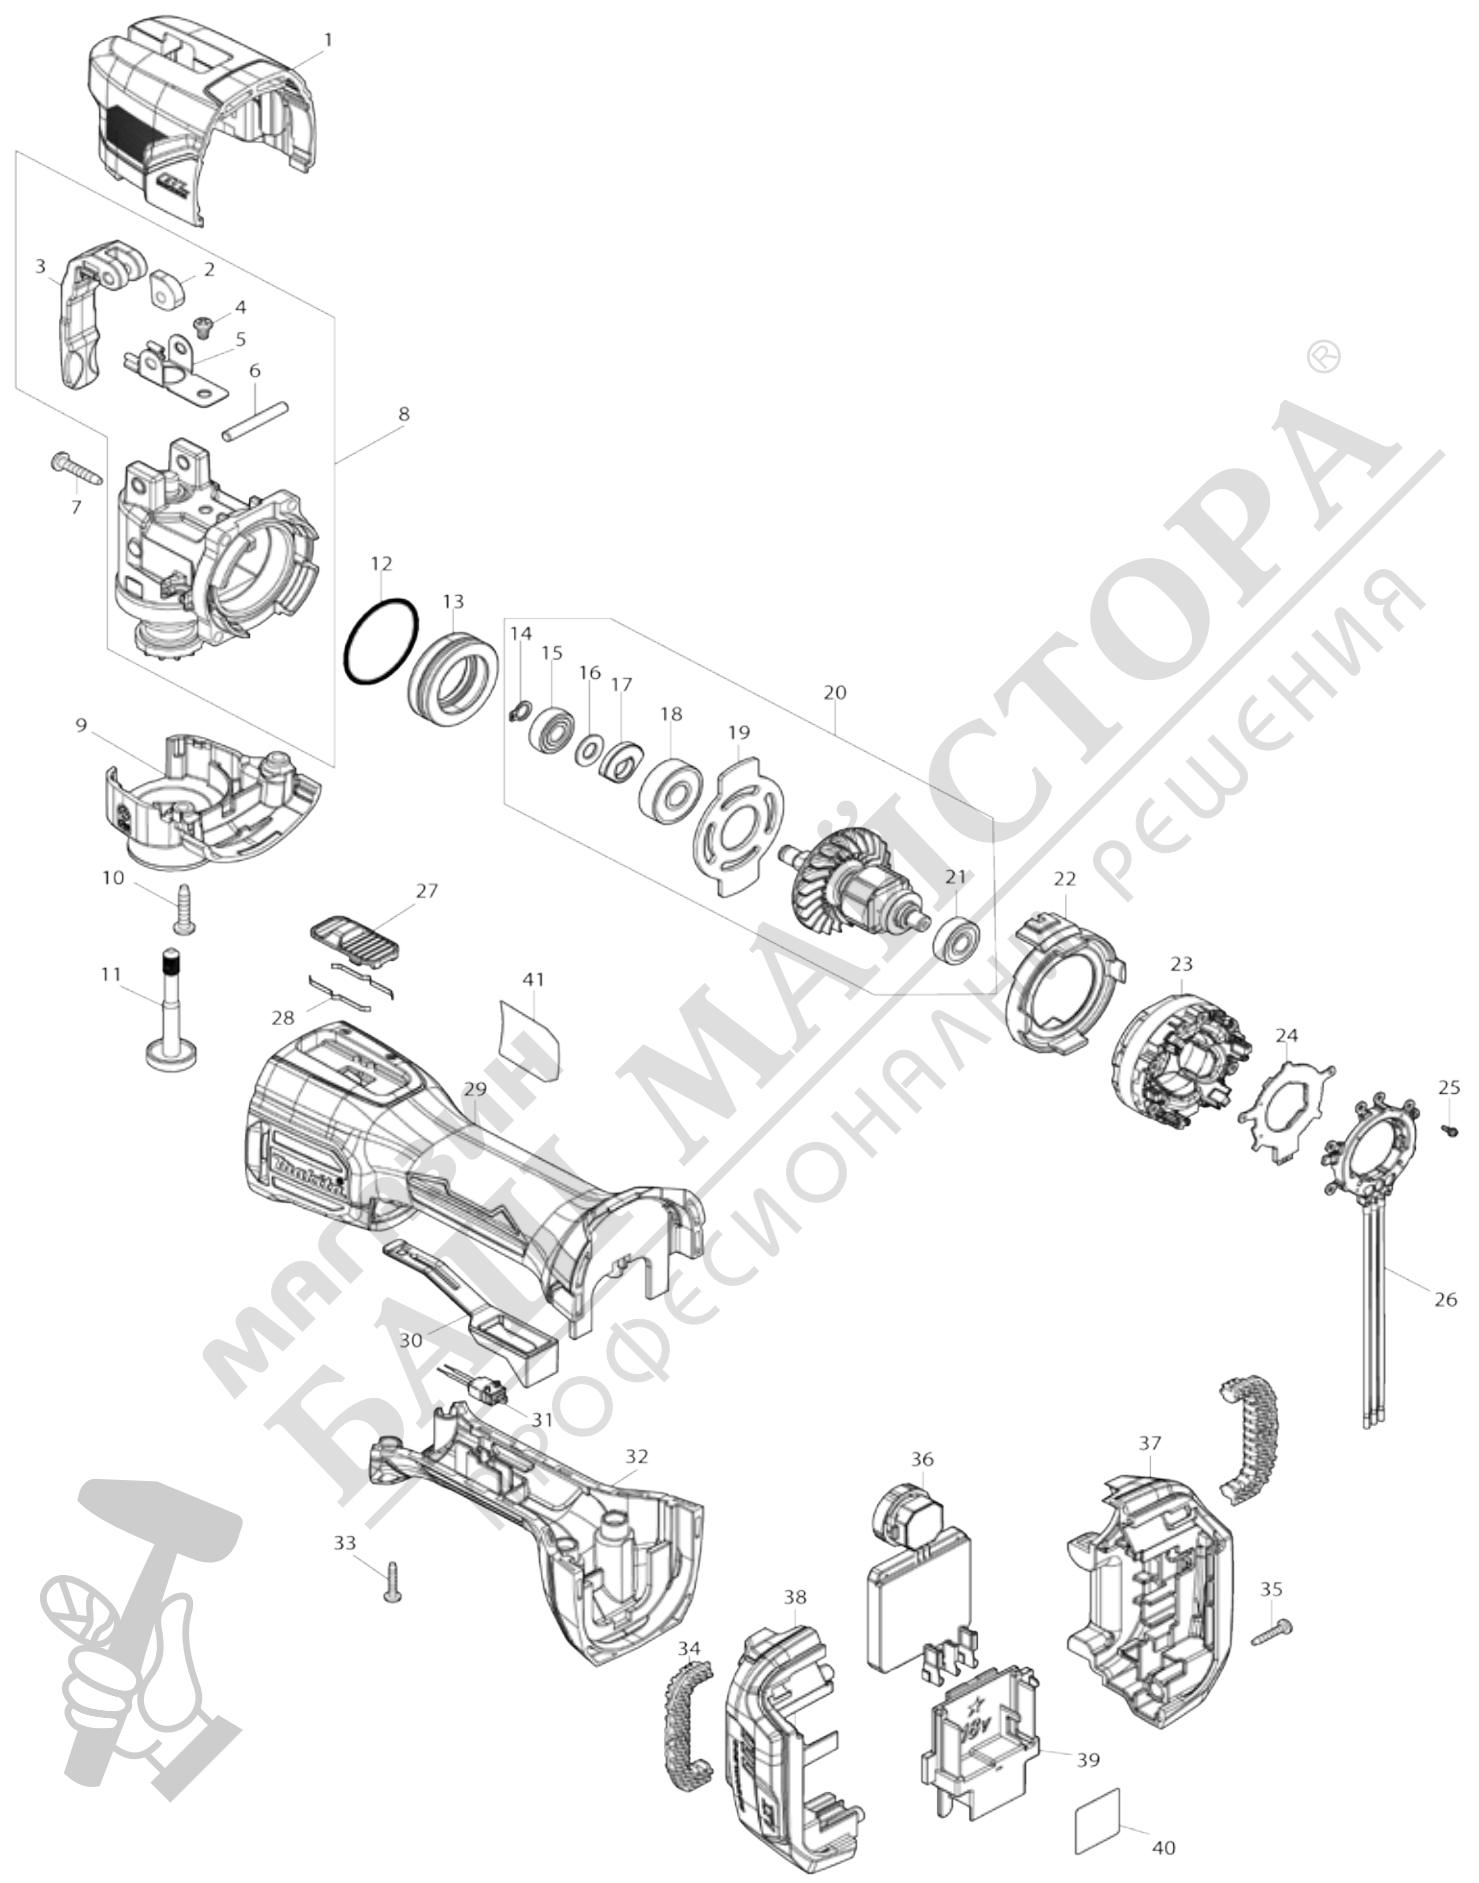

Model No.DTM53 CORDLESS MULTI TOOL

Model No.DTM53 CORDLESS MULTI TOOL

Item No.	Parts No.	Description	Interchangability	Q'ty	New/Old	Note1	Note2
001	4133F4-7	UPPER HEAD COVER		1			
002	313268-2	Turn block		1			
003	312J38-6	LEVER		1			
004	911102-6	Pan head screw M4X6		1			
005	232282-8	Leaf spring		1			
006	268306-4	Pin 5		1			
007	266424-2	Binding head tapping screw 4X20		4			
008	137413-3	CRANK HOUSING ASS'Y		1			
008		INC. 2-6					
009	4133E9-0	LOWER HEAD COVER		1			
010	266424-2	Binding head tapping screw 4X20		2			
011	327177-9	Holder bolt		1			
012	213343-3	O-ring 35		1			
013	327G33-5	BEARING BOX		1			
014	961003-8	Retaining ring (EXT) S-7		1			
015	210164-4	Sphere bearing 706		1			
016	253133-2	Flat washer 7		1			
017	313245-4	Balancer		1			
018	210194-5	Ball bearing 629DDW		1			
019	285061-3	BEARING RETAINNER		1			
020	519929-4	ROTOR ASS'Y		1			
020		INC. 14-19,21					
021	210169-4	Ball bearing 607LLB		1			
022	137339-9	BUFFLE PLATE ASSEMBLY		1			
C10	263032-0	Rubber pin 4		2			
023	629D58-0	STATOR		1			
024	620N53-3	Controller B		1			
025	652119-7	Pan head screw M2X6		6			
026	638B16-3	LEAD UNIT		1			
027	4133F2-1	SWITCH KNOB		1			
028	232954-5	LEAF SPRING		2			
029	1831V3-0	HANDLE COVER SET		1			
029		INC. 32					
030	4133F1-3	SWITCH LEVER		1			
031	632W66-6	SWITCH UNIT		1			
032	1831V3-0	HANDLE COVER SET		1			
032		INC. 29					
033	266429-2	Binding head tapping screw 3X16		4			
034	424473-7	Cushion rubber		2			
035	266429-2	Binding head tapping screw 3X16		2			
036	620S45-2	CONTROLLER		1			
037	1831U4-1	BATTERY HOUSING SET		1			
C10	263005-3	Rubber pin 6		2			
037		INC. 38					
038	1831U4-1	BATTERY HOUSING SET		1			