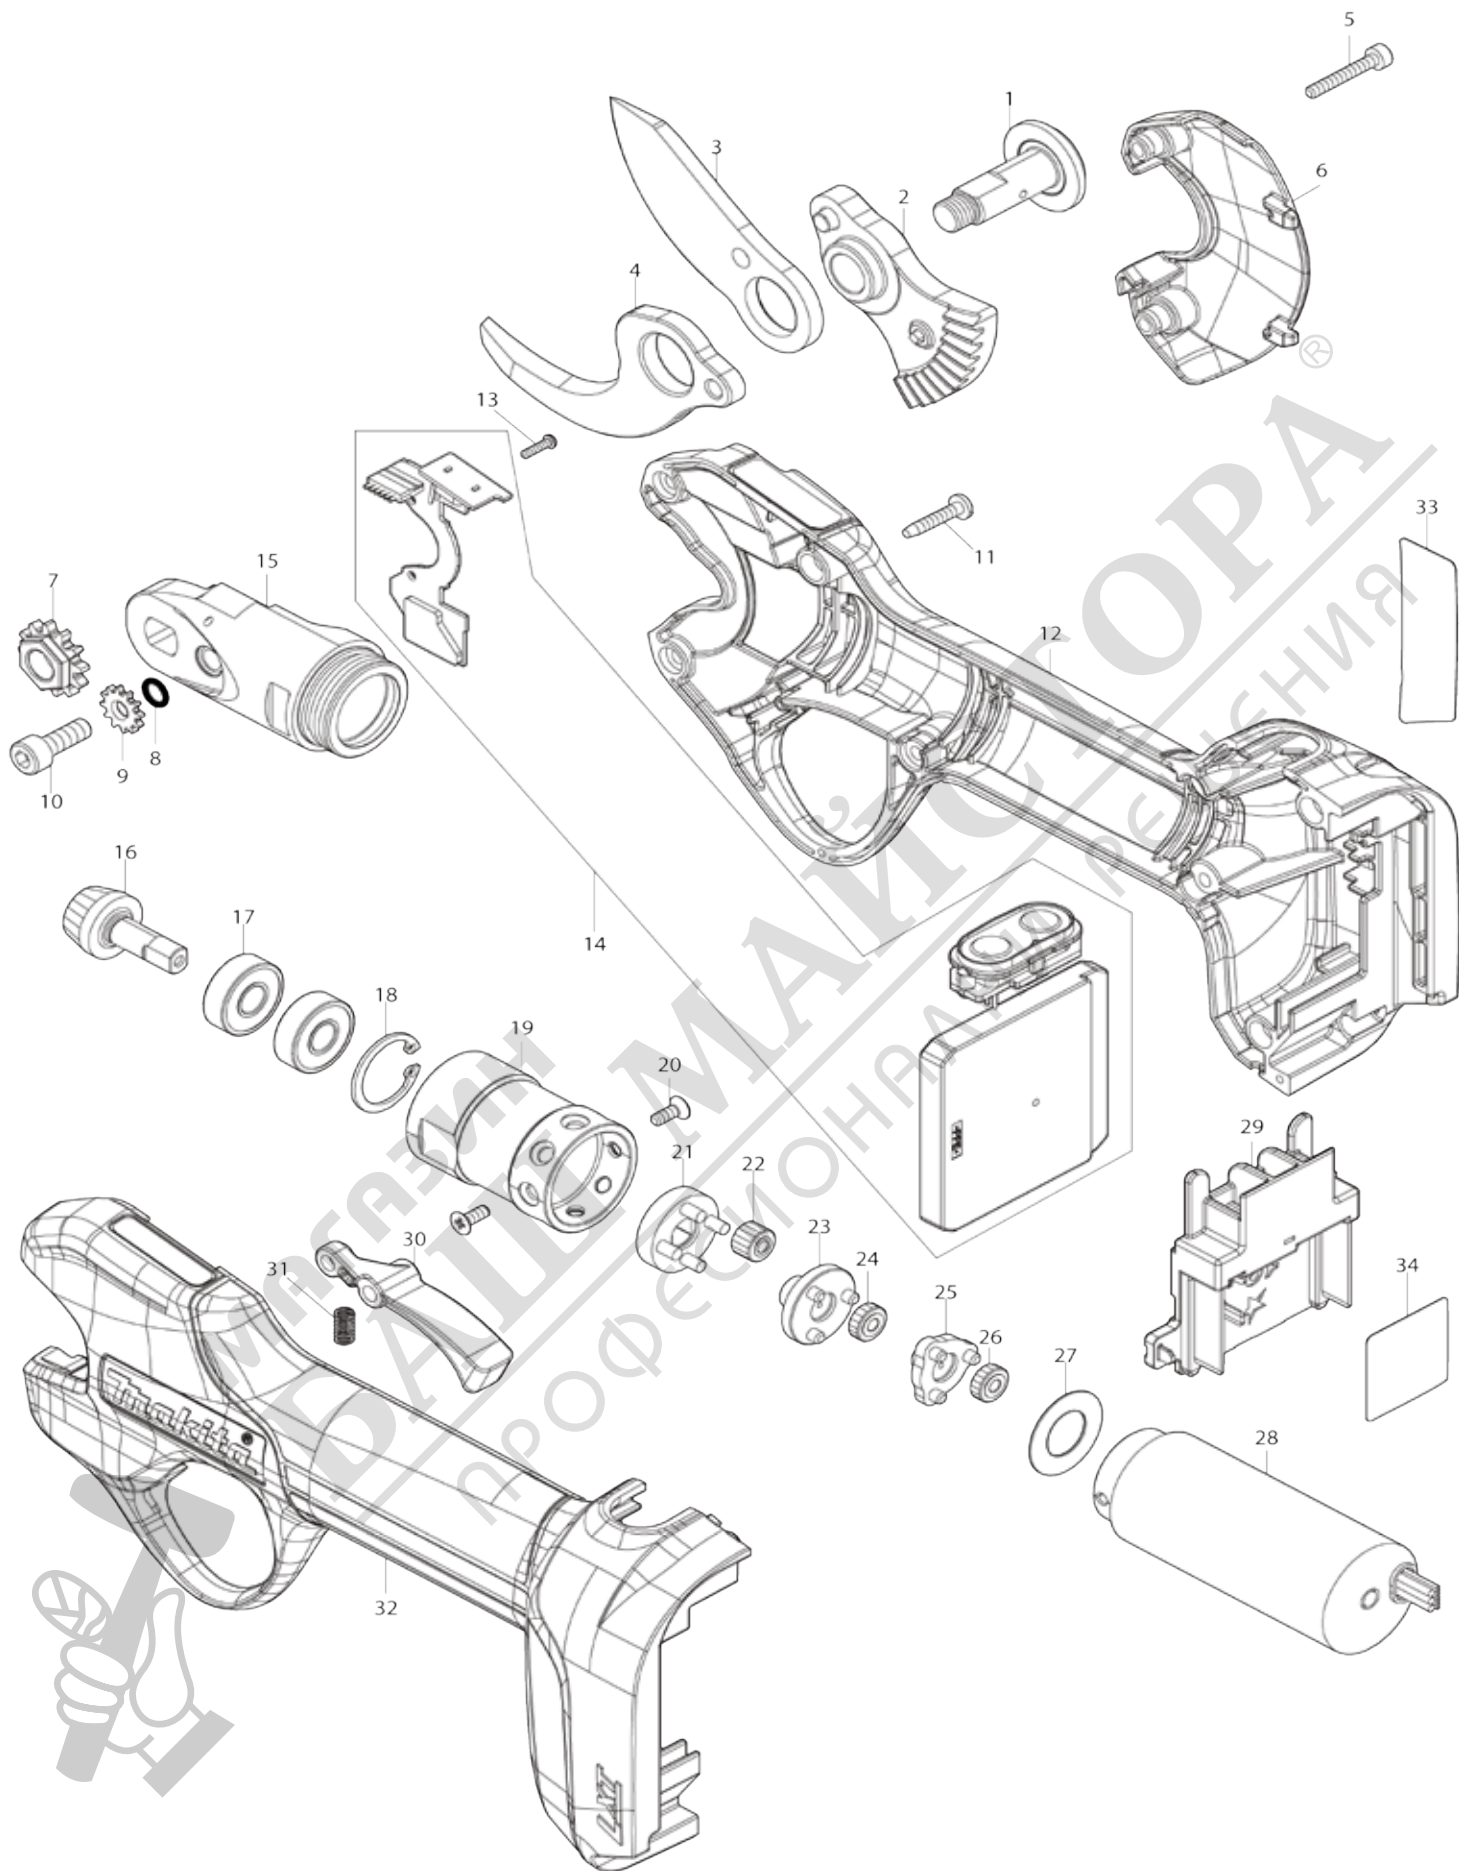

Model No.DUP181 CORDLESS PRUNING SHEARS

Model No.DUP181 CORDLESS PRUNING SHEARS

Item No.	Parts No.	Description	Interchangeability	Q'ty	New/Old	Note1	Note2
001	1412C5-5	SHOULDER SCREW M8 COMPLETE		1			
002	1412C4-7	BLADE HOLDER COMPLETE		1			
003	1832B2-8	SHEAR BLADE U SET		1			
004	1832B1-0	SHEAR BLADE L SET		1			
005	265633-0	Hex. socket head bolt M3X20		2			
006	1412C8-9	HOUSING COVER COMPLETE		1			
C10	8065E8-5	Caution label		1			
007	252360-8	HEX. NUT M8		1			
008	213021-5	O-ring 5		1			
009	347E21-4	LOCK PLATE		1			
010	265D07-9	Hex. socket head bolt M5X14		1			
011	266130-9	Binding head tapping screw 3X16		6			
012	1831X3-4	HOUSING SET		1			
C10	263005-3	Rubber pin 6		2			
C20	8065E6-9	Indication label		1			
C30	8065E7-7	Indication label		1			
012		INC. 32					
013	265D05-3	Pan head screw M2X8		2			
014	620S81-8	CONTROLLER COMPLETE		1			
015	327F92-3	GEAR HOUSING		1			
016	227C40-3	ZEROL BEVEL GEAR 9		1			
017	210017-7	Ball bearing 607DDW		2			
018	962059-4	Retaining ring (INT) R-19		1			
019	227C41-1	INTERNAL GEAR 43		1			
020	912007-3	Countersunk head screw M3X8		2			
021	1412B6-6	SUPPORTER COMPLETE		1			
022	227C44-5	SPUR GEAR 14		4			
023	141S57-7	Spur gear 13 complete		1			
024	227C43-7	SPUR GEAR 15		3			
025	141S56-9	Spur gear 11 B complete		1			
026	227C43-7	SPUR GEAR 15		3			
027	253084-9	Flat washer 12		1			
028	629D39-4	DC MOTOR		1			
029	643874-2	Terminal		1			
030	1412F3-0	TRIGGER COMPLETE		1			
031	232765-8	Compression spring 3		1			
032	1831X3-4	HOUSING SET		1			
C10	263005-3	Rubber pin 6		2			
C20	8065E6-9	Indication label		1			
C30	8065E7-7	Indication label		1			
032		INC. 12					
033	8152J3-1	DUP181 NAME PLATE		1			
034	8152J5-7	DUP181 SERIAL NO. LABEL		1			
A01	1412W2-1	BLADE COVER COMPLETE B		1			
C10	8095H2-7	Caution label		1			
A02	782212-4	Box wrench 13		1			