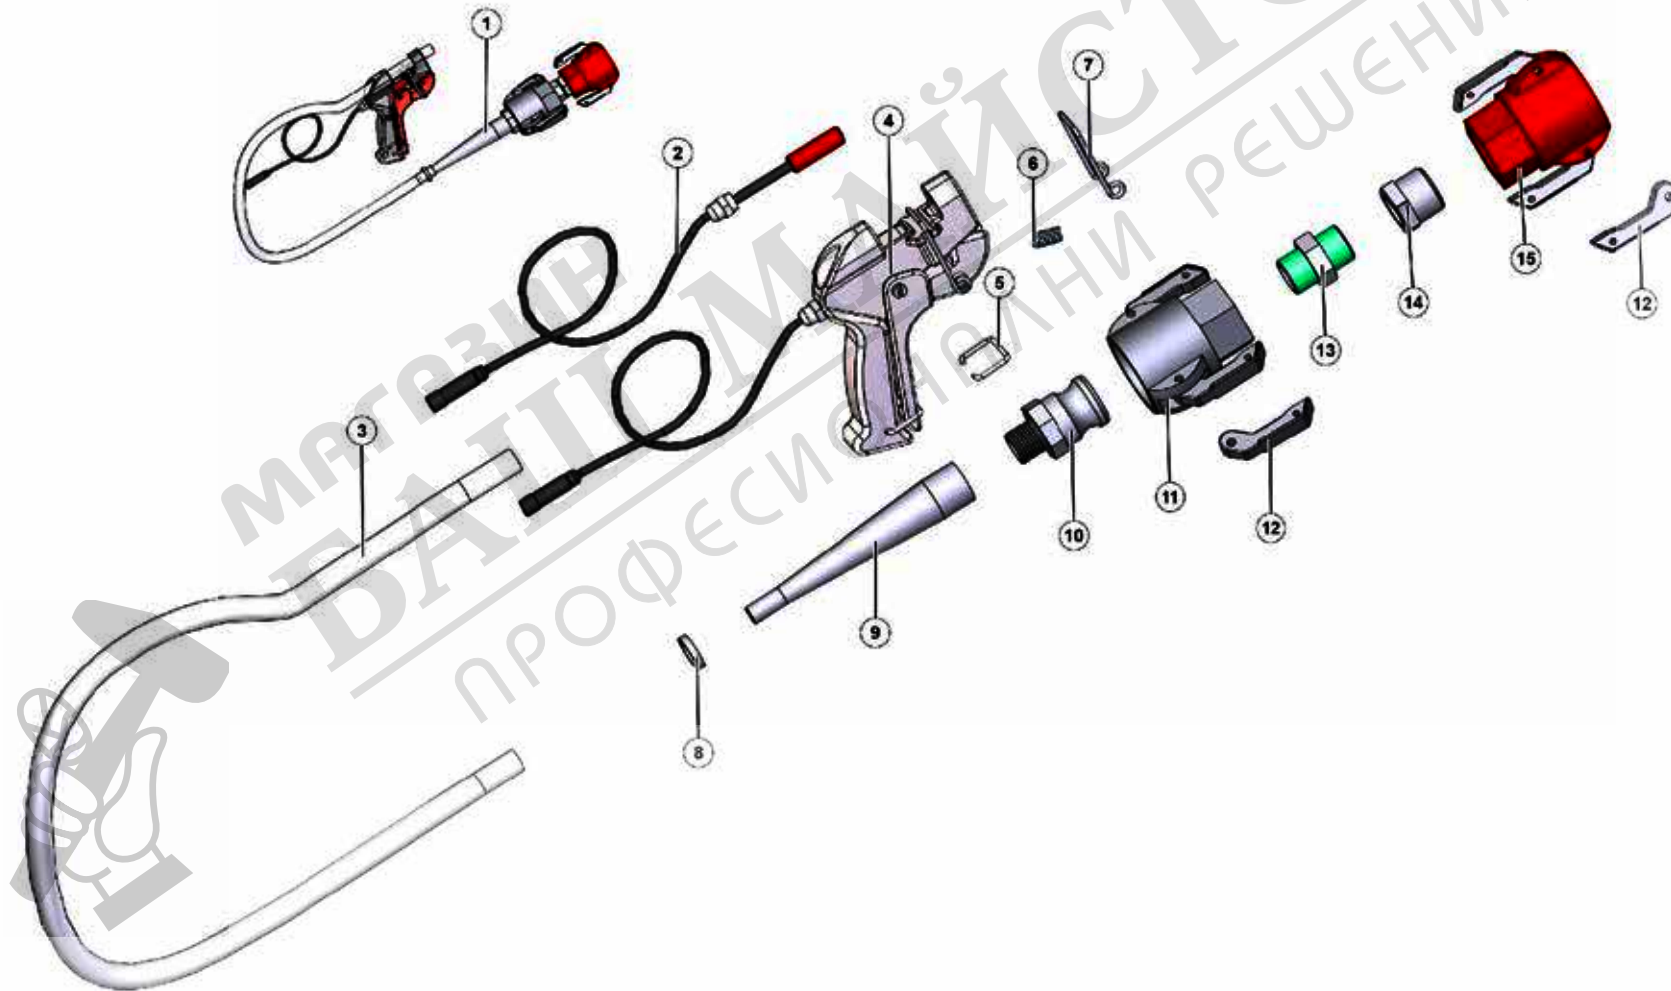

SPACER FILLER GUN DN25

N.	CODE	DESCRIPTION	UM	QTY
1	1108006			1.0
2	3229817	SENSOR		1.0
3	3230154	TUBE		1.0
4	3239086			1.0
5	3229812	SPRING		1.0
6	3229816	SPRING		1.0
7	3229813	SPRING		1.0
8	3225073	CLAMP	PZ	1.0
9	3230121	GALVANIZED CONICAL GUN FITTING FOR JOINT	PZ	1.0
10	3224328	CAM COUPLING	PZ	1.0
11	3224706	CAM COUPLING/SCREW PUMP	PZ	1.0
12	3224498	HANDLE/MORTAR PUMP	PZ	4.0
13	3225620	NIPPLES	PZ	1.0
14	3223608	REDUCER	PZ	1.0
15	3224701	CAM COUPLING/SCREW PUMP	PZ	1.0