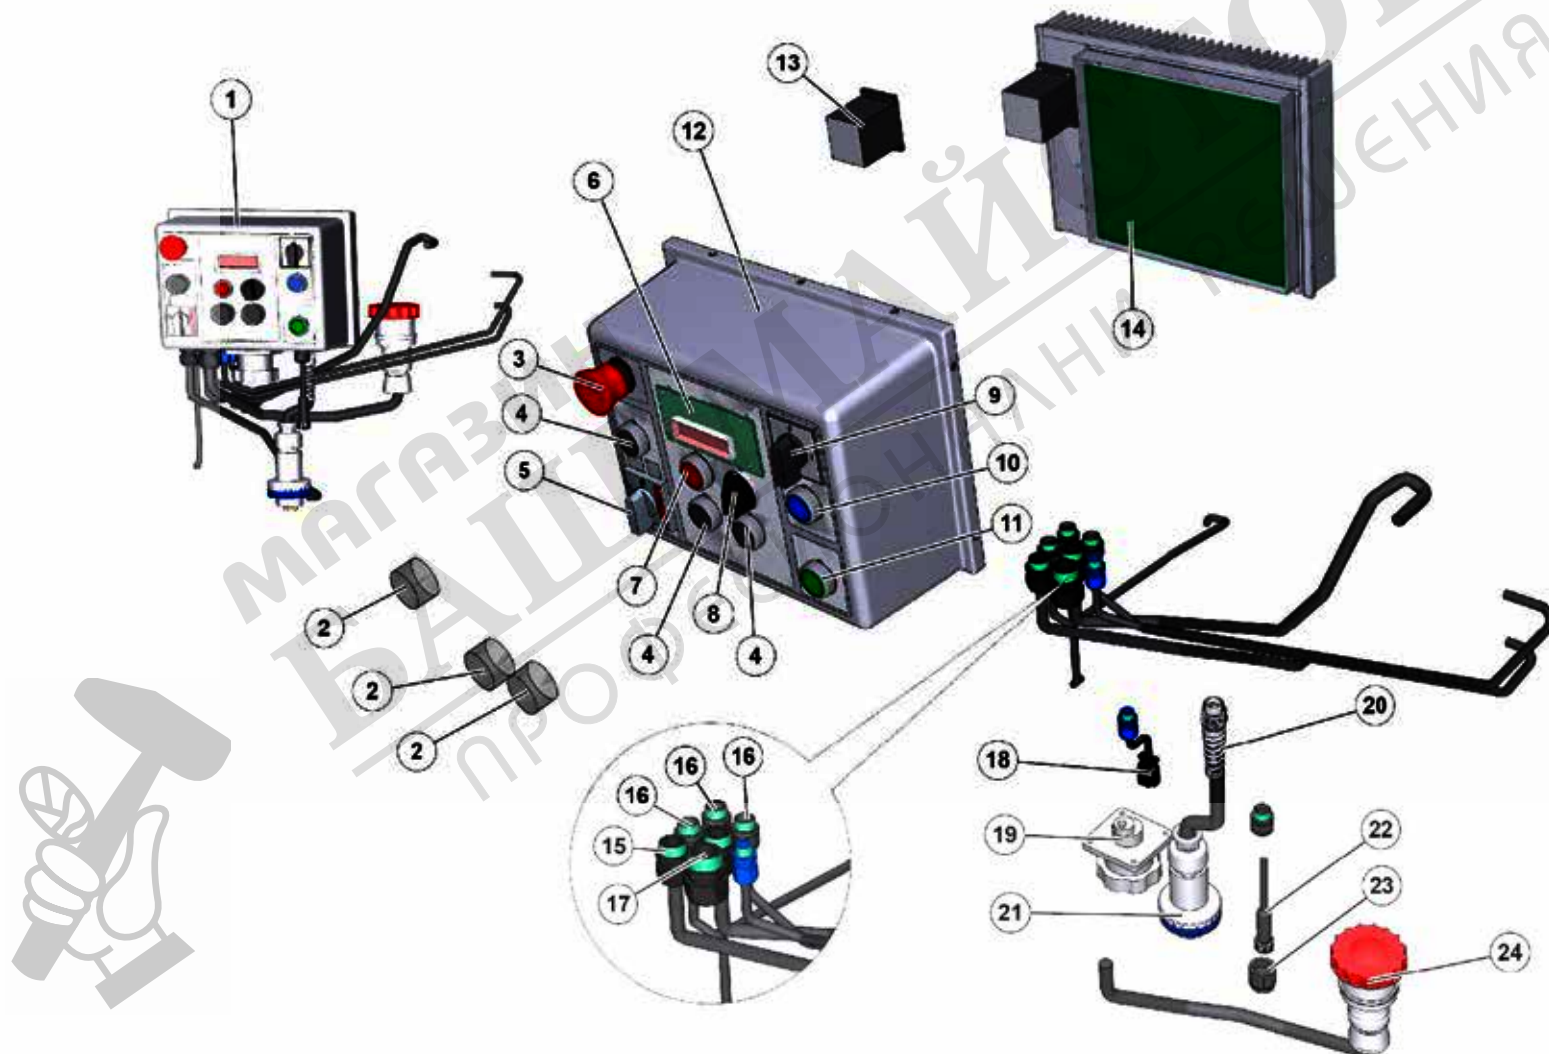

ELECTRIC PANEL

N.	CODE	DESCRIPTION	UM	QTY
1	3238740	ELECTRIC PANEL COMPLETE KOINE 3.1 R2	PZ	1.0
2	3226932	PROTECTION	PZ	3.0
3	3225440	EMERGENCY BUTTON/SCREW PUMP	PZ	1.0
4	3225437	PUSHBUTTON/SCREW PUMP	PZ	3.0
5	3238756	LOVATO 3 POLES-3 POSITIONS SELECTOR GX16	PZ	1.0
6	3229742	INVERTER BOARD DISPLAY 1002-02	PZ	1.0
7	3230449	COMPLETE RED LAMPHOLDER + LED 24 VDC	PZ	1.0
8	3230318	SWITCH 2 LEFT RETURN POSITION +CONTACTS	PZ	1.0
9	3237740	THERMAL CUTOFF ACTUATOR	PZ	1.0
10	3230448	COMPLETE BLUE LAMPHOLDER + LED 24 VDC	PZ	1.0
11	3230356	BLUE LAMP HOLDER	PZ	1.0
12	3238749	CARDBOARD BOX KOINE 3.1 R2	PZ	1.0
13	3230320	FOUR-POLE CONTACTOR 20A COIL 24VDC	PZ	1.0
14	3239014	BOARD	PZ	1.0
15	3201442	CABLE CLAMP/SAW	PZ	1.0
16	3201217	CABLE CLAMP	PZ	4.0
17	3201503	CABLE CLAMP	PZ	1.0
18	3239015	SUPERSEAL 4 PIN WITH PLUG		1.0
19	3230336	COIL	PZ	1.0
20	3213852	CABLE CLAMP	PZ	1.0
21	3203504	PIN	PZ	1.0