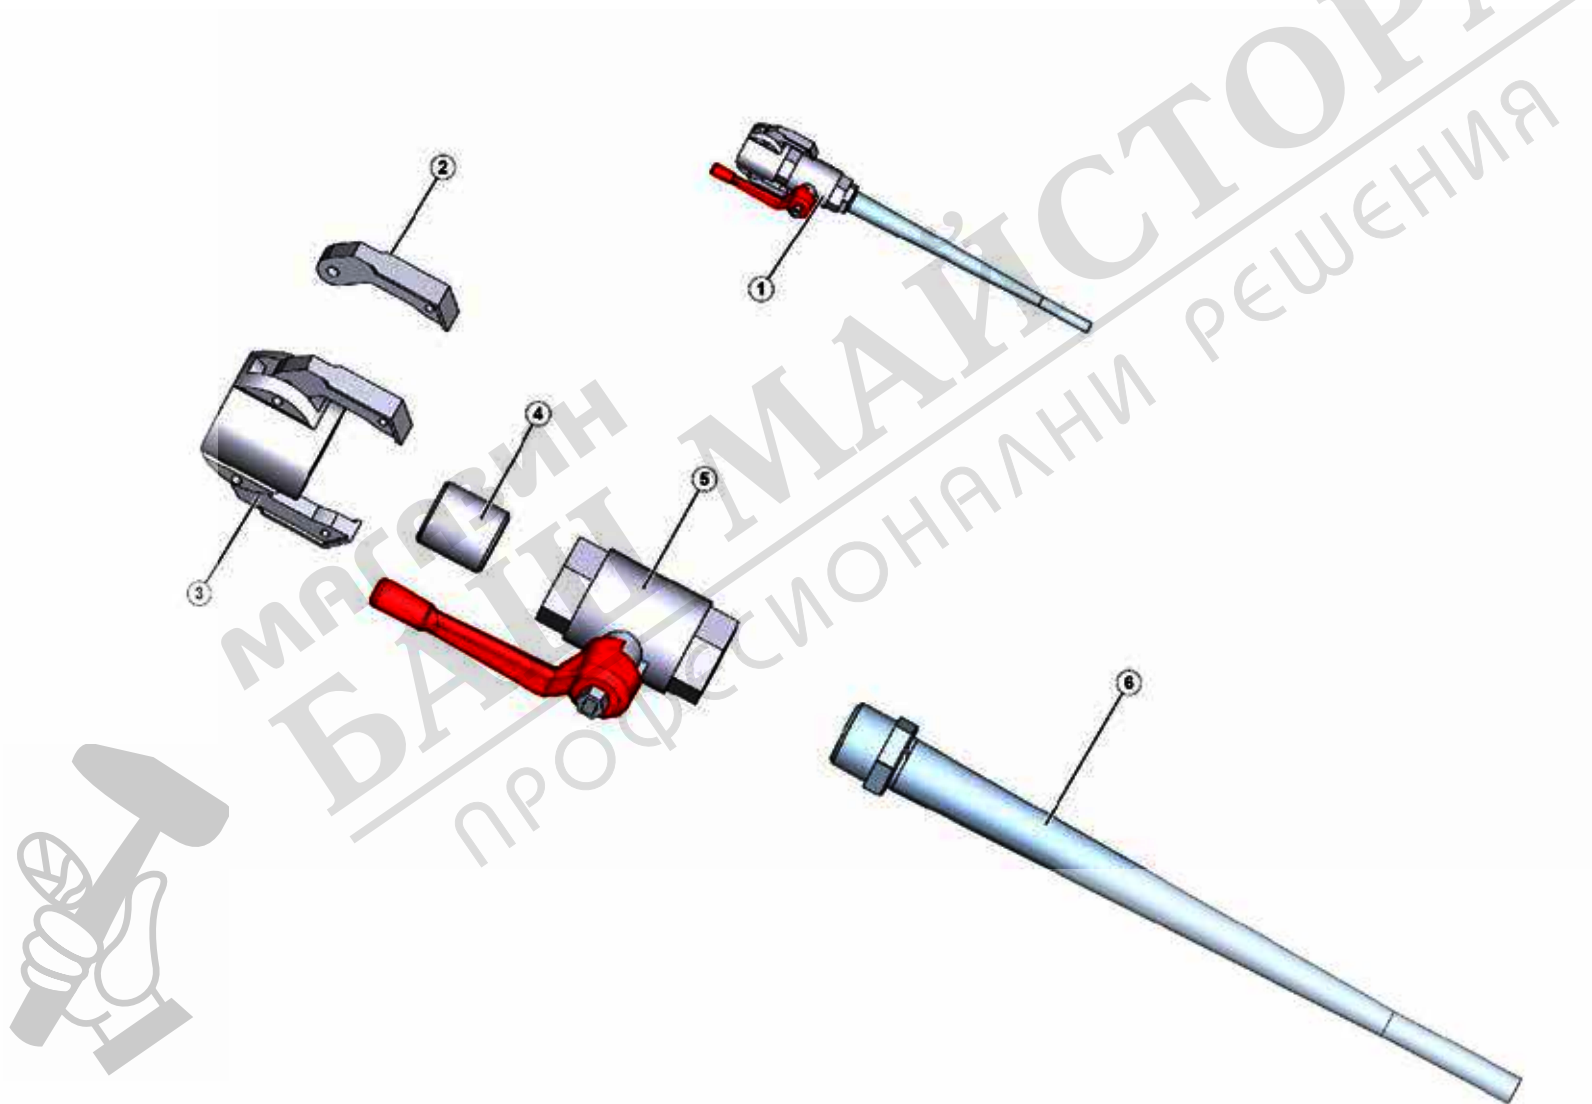

CONICAL TUBE GUN FOR SPACING DN 25

N.	CODE	DESCRIPTION	UM	QTY
1	1107499	Spray gun for spacing - hose diam 25		1.0
2	3224498	HANDLE/MORTAR PUMP	PZ	2.0
3	3224709	CAM COUPLING/SCREW PUMP	PZ	1.0
4	3224703	BRANCH	PZ	1.0
5	3223865	BALL VALVE	PZ	1.0
6	3235933	GALVANIZED CONICAL GUN FITTING FOR JOINT	PZ	1.0

МАГАЗИН
БАШ МАЙСТОРА
ПРОФЕСИОНАЛНИ РЕШЕНИЯ