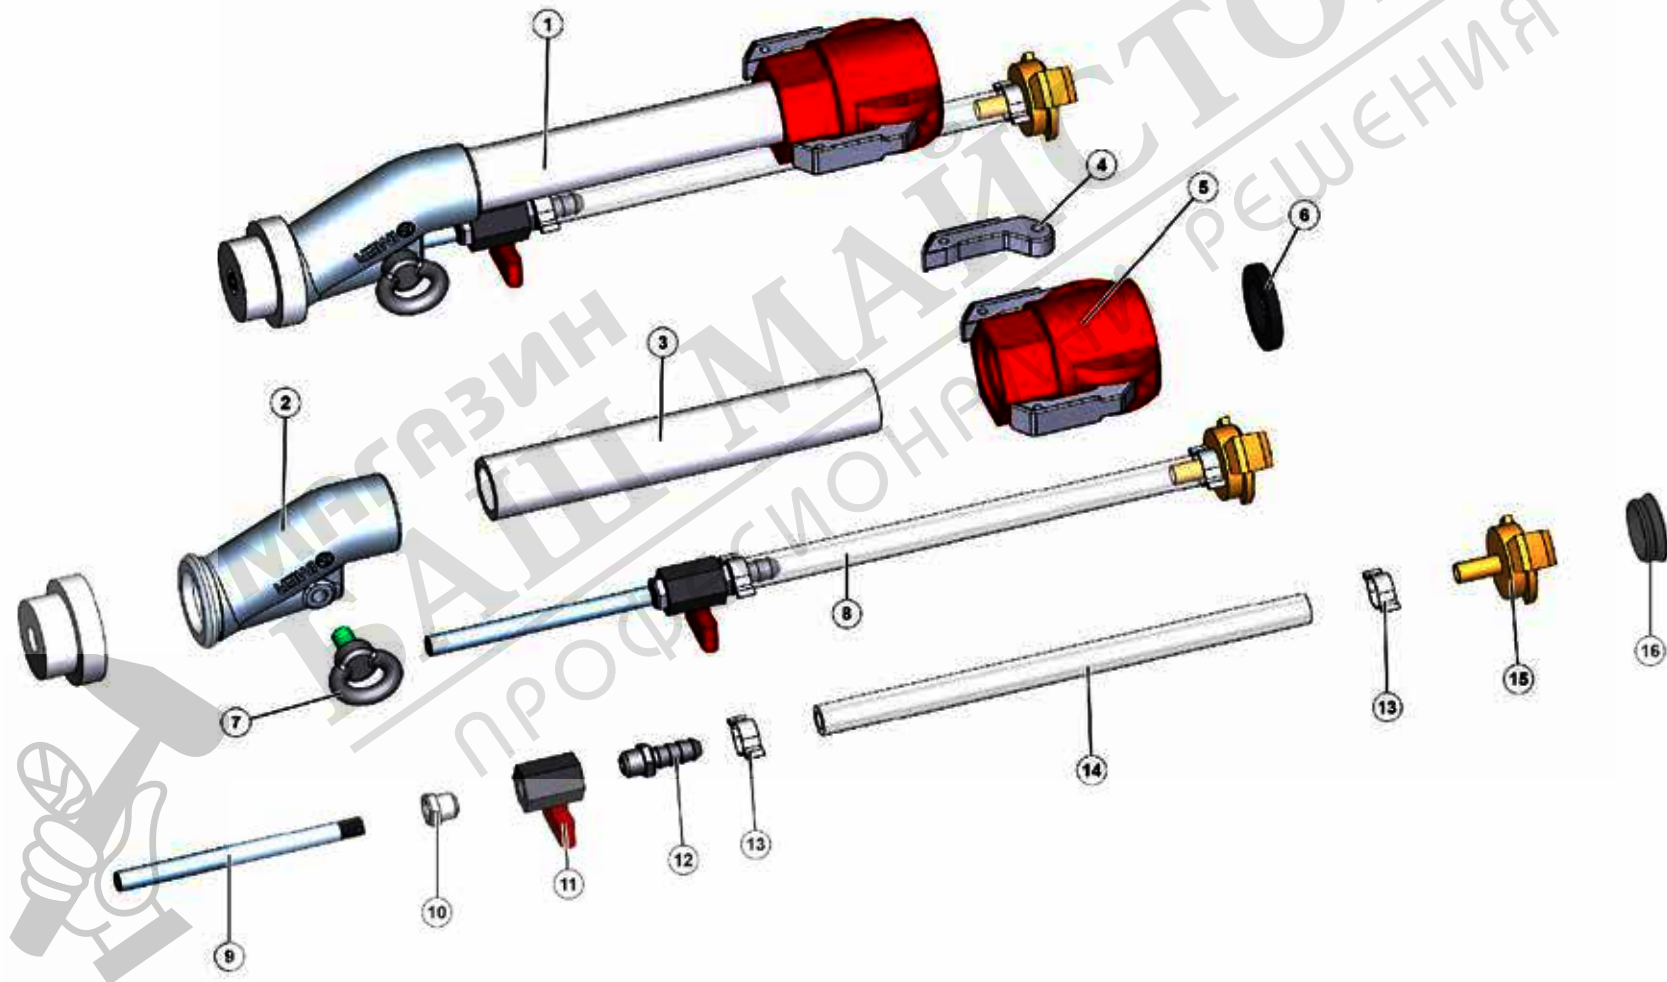

SPRAY GUN DN 25

N.	CODE	DESCRIPTION	UM	QTY
1	1107540	Spray gun Koine		1.0
2	3223345	SPRAYJET HEAD/SCREW PUMP	PZ	1.0
3	3223348	TUBE	PZ	1.0
4	3224498	HANDLE/MORTAR PUMP	PZ	1.0
5	3224701	CAM COUPLING/SCREW PUMP	PZ	1.0
6	3224830	GASKET/MORTAR PUMP	PZ	1.0
7	3209356	EYE-BOLT/MORTAR PUMP	PZ	1.0
8	3225598	AIR HOSE/SCREW PUMP	PZ	1.0
9	3223350	AIR PIPE L = 130	PZ	1.0
10	3227954	REDUCER	PZ	1.0
11	3227953	VALVE/SCREW PUMP	PZ	1.0
12	3227955	'HOSE HOLDER M.1 / 4 "X12 BRASS'	PZ	1.0
13	3224823	RING CLAMPS	PZ	2.0
14	2292365	LINE/SAW	M	1.0
15	3224818	QUICK COUPLING WITH RUBBER HOSE D.10	PZ	1.0
16	3223697	GASKET/MORTAR PUMP	PZ	1.0