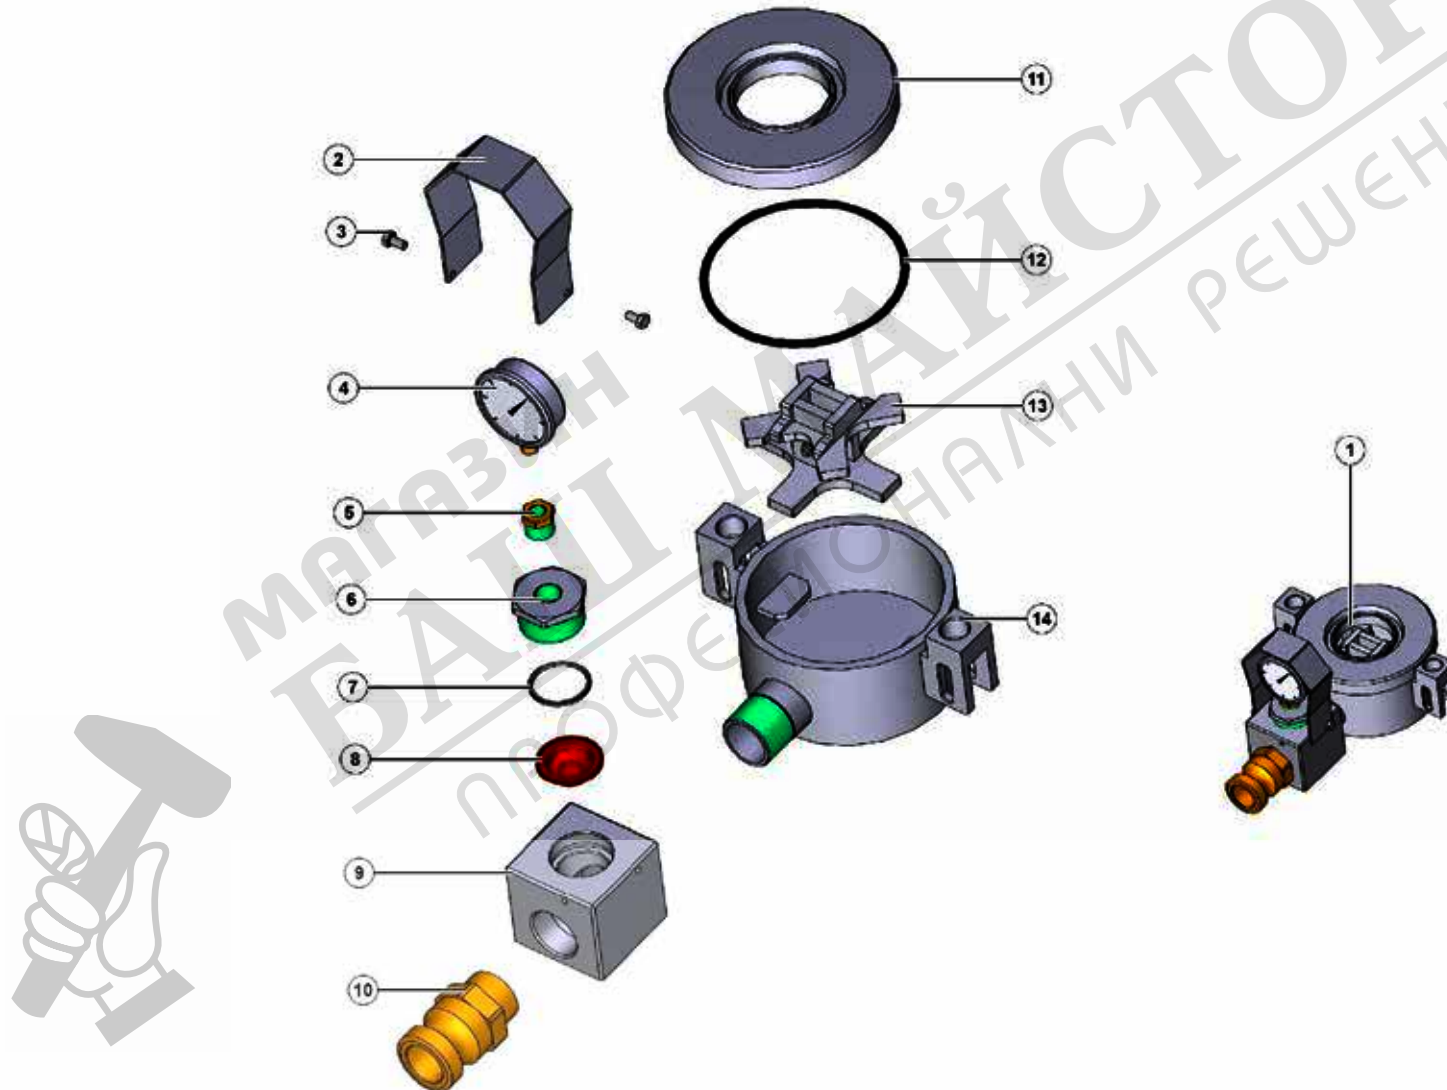

TURBO MIXER FOR STATOR "D"

N.	CODE	DESCRIPTION	UM	QTY
1	1107517	KOINE 4/5 TURBO MIXER 'D' SERIES		1.0
2	3236056	KOINE PRESSURE GAUGE COVER	PZ	1.0
3	1222004	1222004 BOLT		2.0
4	3223689	MANOMETER/SCREW PUMP	PZ	1.0
5	3223609	REDUCER	PZ	1.0
6	3224173	REDUCTION	PZ	1.0
7	3225902	SPACER/SCREW PUMP	PZ	1.0
8	3223392	MANOMETER'S MEMBRANE/MORTAR PUMP	PZ	1.0
9	3236057	KOINE 4 BODY PRESSURE GAUGE GALVANIZED	PZ	1.0
10	3223703	'CAM CONNECTION DN35 M-1 "1/4" G M'	PZ	1.0
11	3224158	ZINC TURBOMIXER BASIC CAP	PZ	1.0
12	3224329	RING OR 8-215 D.139.7X5.34	PZ	1.0
13	3237380	KOINE 4 TURBOMIXER MOUNTED	PZ	1.0
14	3223794	KOINE TURBOMIXER BASE	PZ	1.0