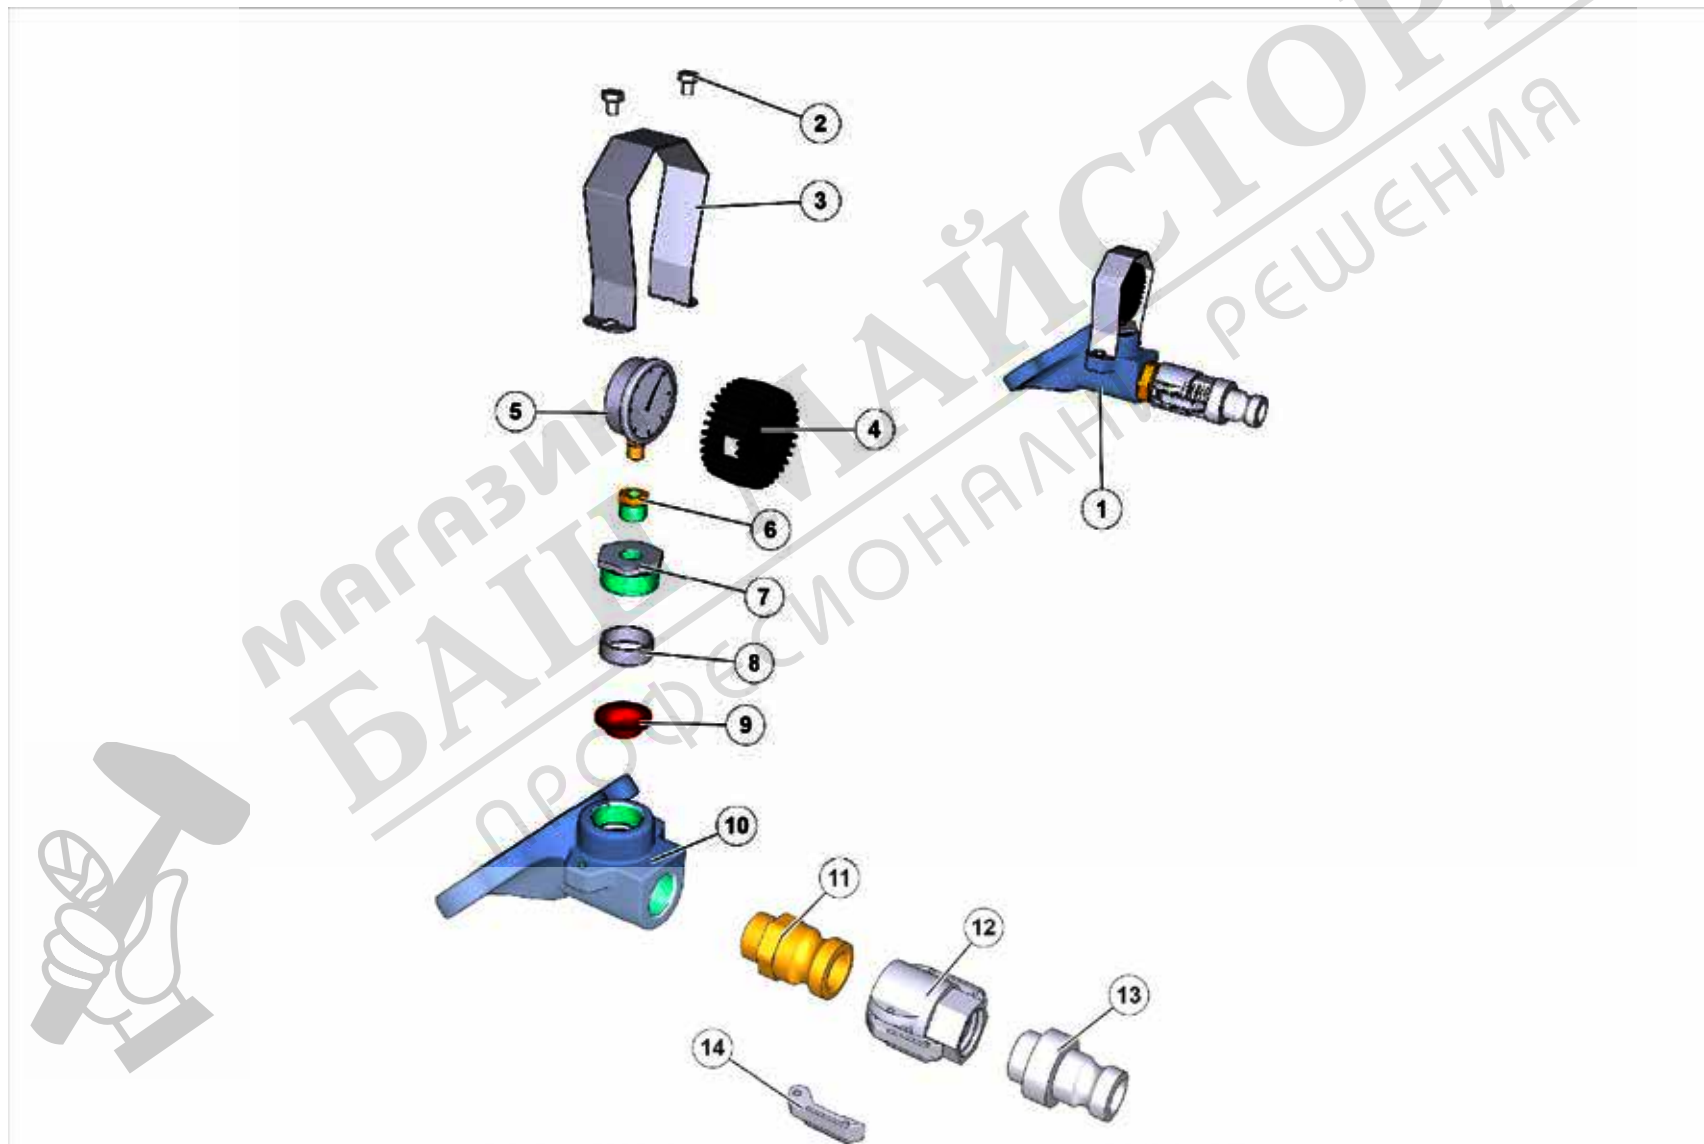

MANIFOLD

N.	CODE	DESCRIPTION	UM	QTY
1	3239023	KOINE 3.1 OUTLET MANIFOLD ASSEMBLY	PZ	1.0
2	2222015	SCREW	PZ	2.0
3	3223389	GUARD	PZ	1.0
4	3223690	COVER	PZ	1.0
5	3223689	MANOMETER/SCREW PUMP	PZ	1.0
6	3223609	REDUCER	PZ	1.0
7	3224173	REDUCTION	PZ	1.0
8	3223391	SPACER	PZ	1.0
9	3223392	MANOMETER'S MEMBRANE/MORTAR PUMP	PZ	1.0
10	3227781	FLANGE	PZ	1.0
11	3223703	'CAM CONNECTION DN35 M-1 "1/4" G M'	PZ	1.0
12	3223704	CAMLOCK COUPLING DN35	PZ	1.0
13	3223390	CAMLOCK COUPLING	PZ	1.0
14	3224498	HANDLE/MORTAR PUMP	PZ	2.0