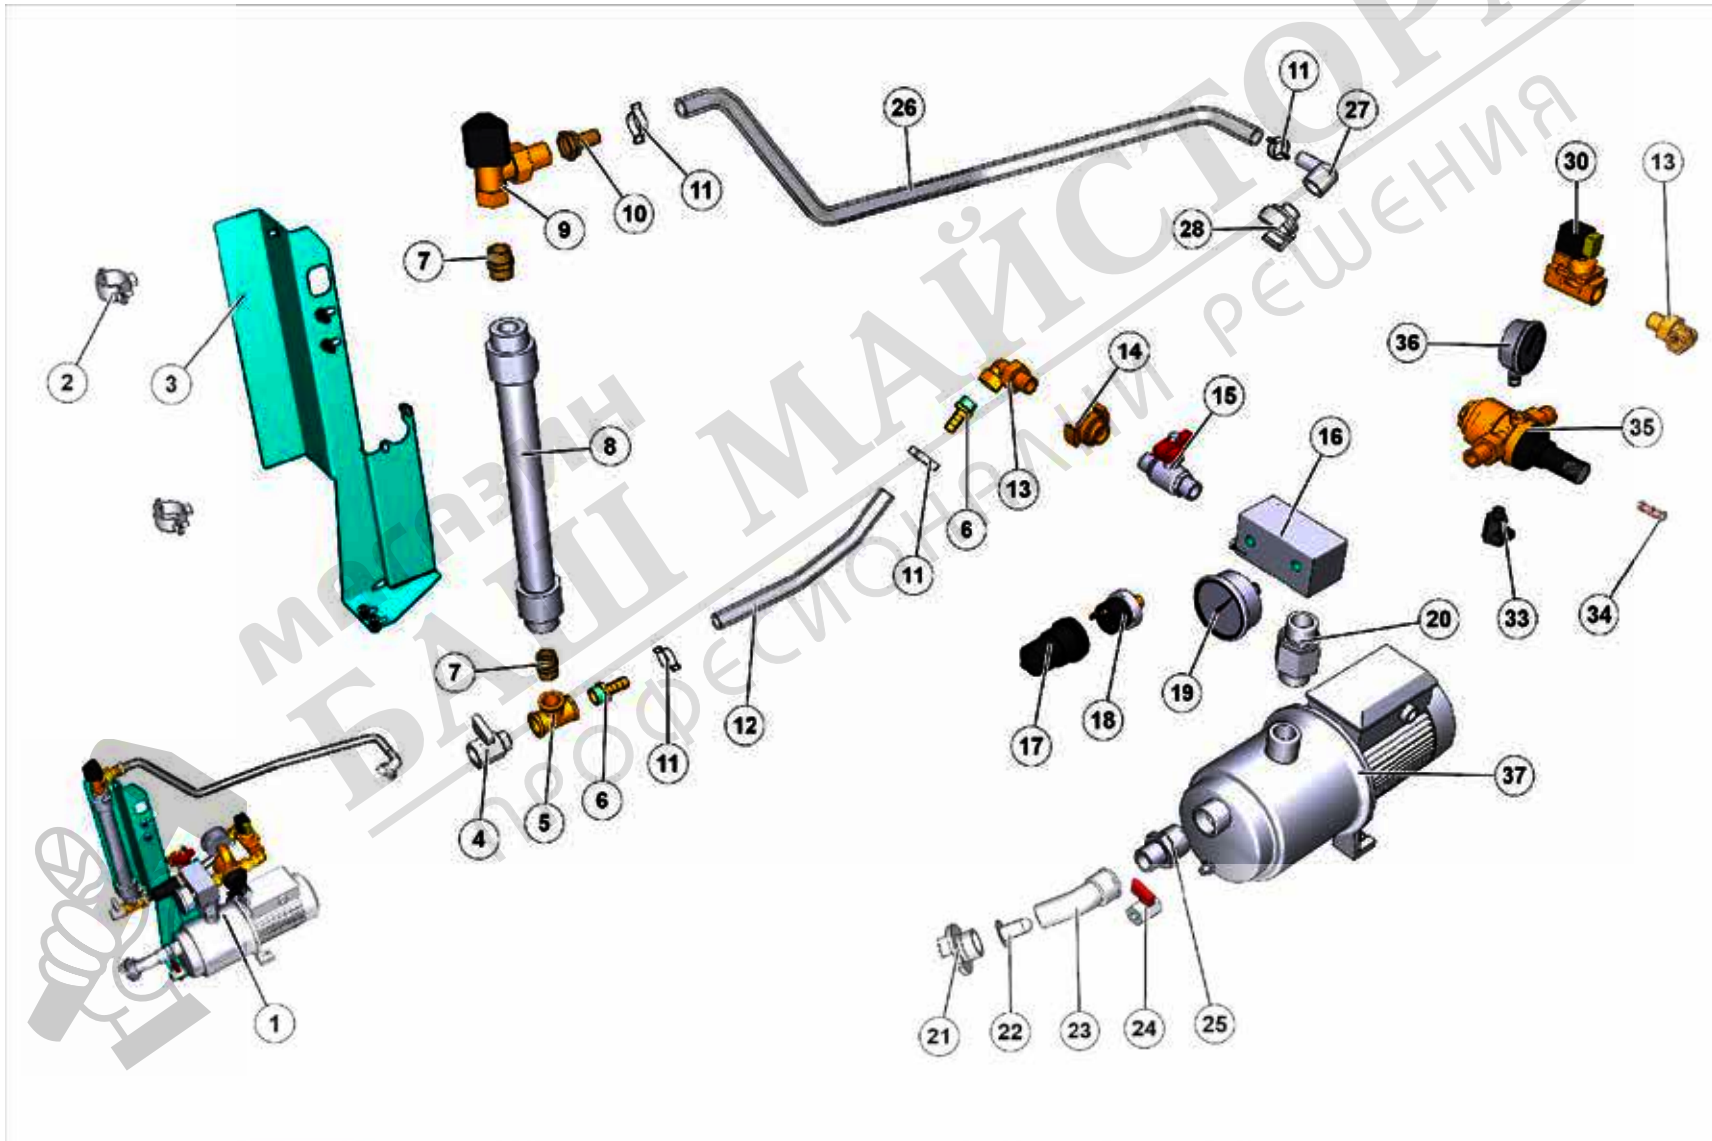

WATER PLANT

N.	CODE	DESCRIPTION	UM	QTY
1	3238685	WATER SYSTEM KOINE 3.1 230V 50HZ		1.0
2	3224352	'COLLAR 1" '	PZ	2.0
3	3238688	SHEET		1.0
4	3223622	VALVE	PZ	1.0
5	3223617	CONNECTOR	PZ	1.0
6	3223613	HOSE CLAMP/SCREW PUMP	PZ	2.0
7	3223607	NIPPLE	PZ	2.0
8	3223633	FLOW METER	PZ	1.0
9	3223627	VALVE	PZ	1.0
10	3224169	HOSE FITTING	PZ	1.0
11	3223638	RING CLIP	PZ	4.0
12	3238686	WATER PIPE DIAM. 13 15BAR L 30 CM		1.0
13	3223637	ELBOW FITTING	PZ	2.0
14	3224382	QUICK COUPLING	PZ	1.0
15	3238333	VALVE	PZ	1.0
16	3238687	DISTRIBUTOR BLOCK		1.0
17	3226173	RUBBER HOOD FOR PRESSURE SWITCH	PZ	1.0
18	3223630	WATER PRESSURE SWITCH	PZ	1.0
19	3223625	PRESSURE GAUGE/MORTAR PUMP	PZ	2.0
20	3238346	FITTING		1.0
21	3223636	QUICK CONNECTOR	PZ	1.0