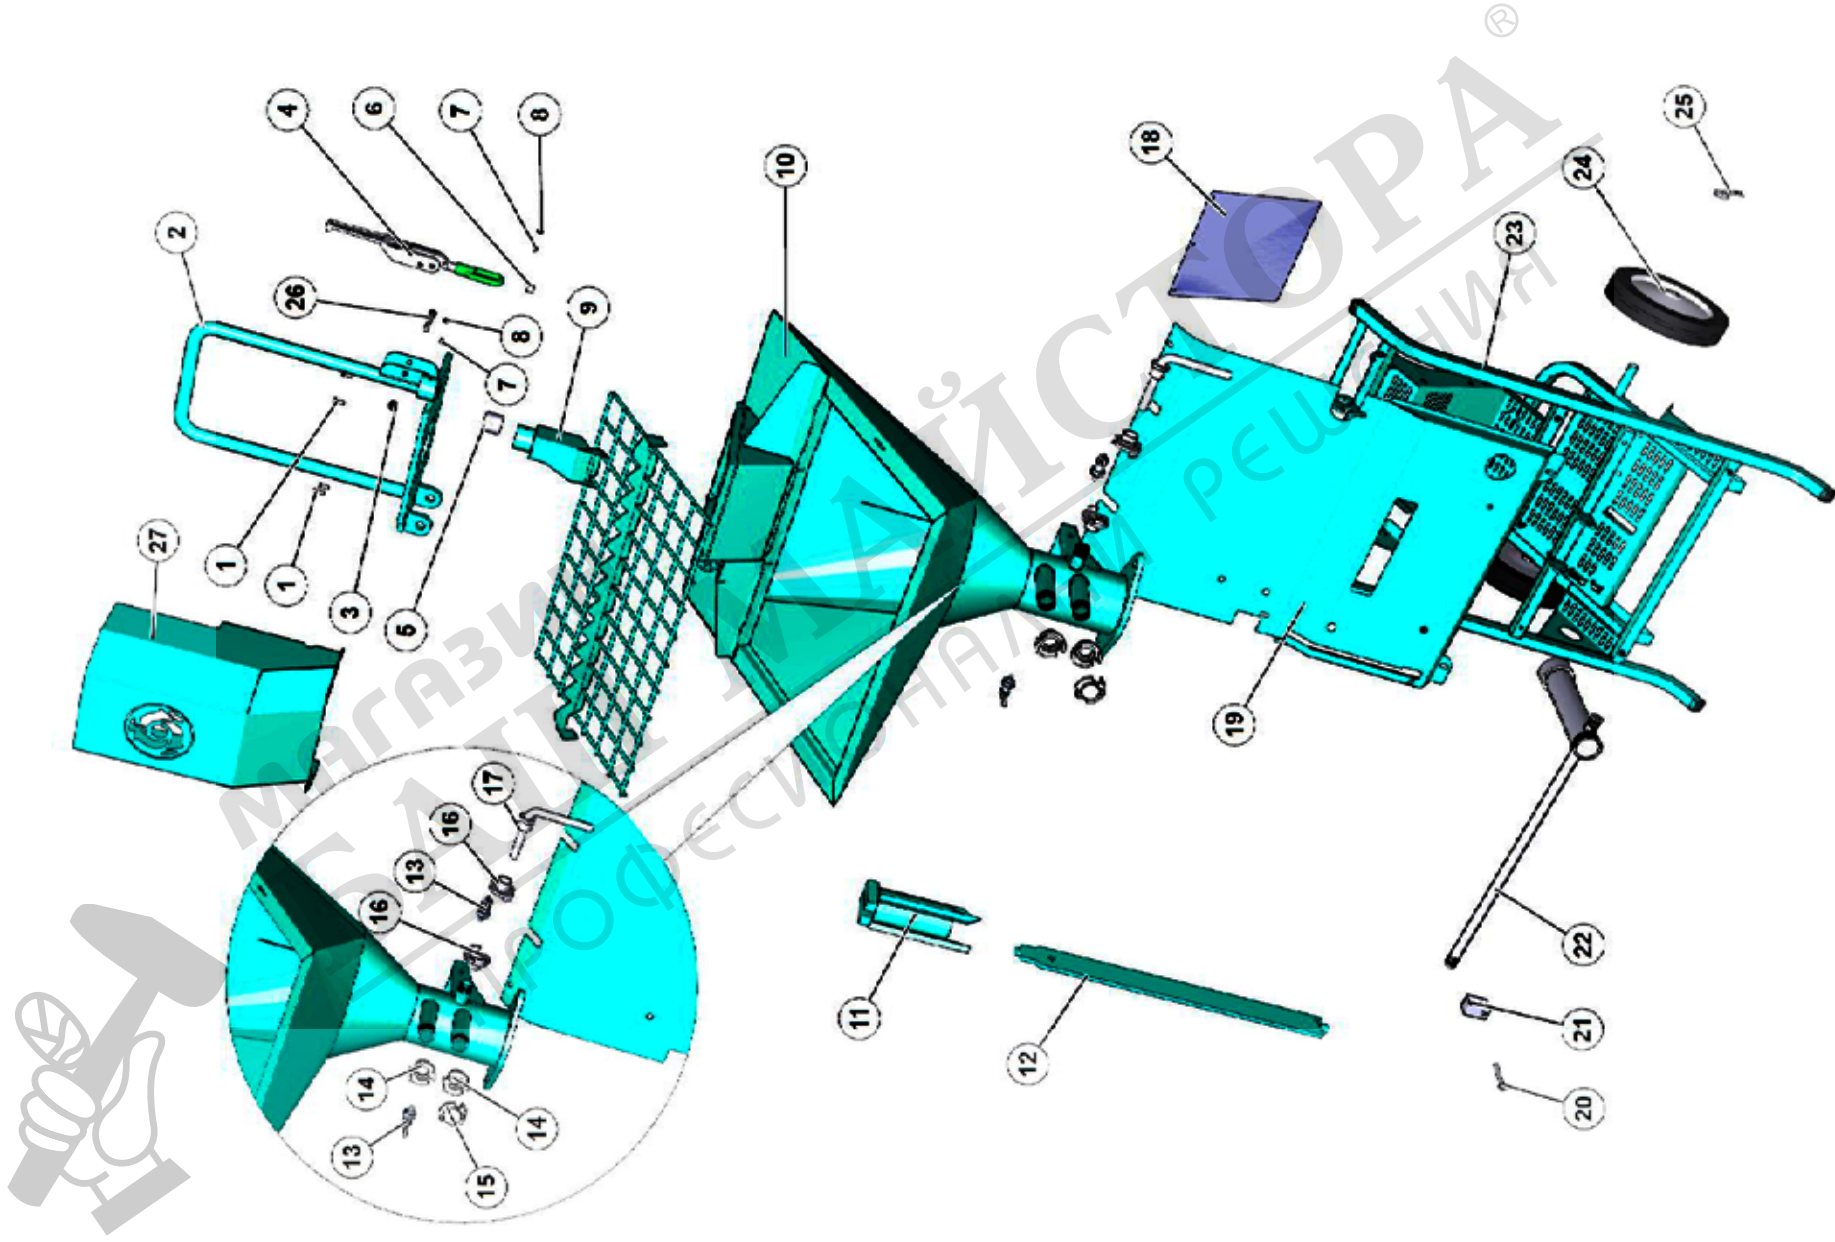

FRAME

N.	CODE	DESCRIPTION	UM	QTY
1	3292381	3292381 BOLT		4.0
2	3238706	MOTOR SUPPORT	PZ	1.0
3	2223923	LOCK NUT	PZ	4.0
4	3223717	CLOSING HANDLE	PZ	1.0
5	3224243	BUSHING	PZ	1.0
6	3224238	MAGNET	PZ	1.0
7	3225175	SCREW	PZ	2.0
8	2223352	NUT	PZ	2.0
9	3238699	KOINE 3.1 PAINTED GRID	PZ	1.0
10	3238717	DRUM	PZ	1.0
11	3223349	SCRAPER	PZ	1.0
12	3238695	KOINE 3.1 PAINTED SCRAPER SHAFT	PZ	1.0
13	3238694	PISTON WITH LEVER MX1.5 D8	PZ	2.0
14	3223428	QUICK CONNECTOR	PZ	2.0
15	3223429	CAP	PZ	1.0
16	3223636	QUICK CONNECTOR	PZ	2.0
17	3225827	CAP	PZ	1.0
18	3225861	PROTECTION	PZ	1.0
19	3238698	SHEET		1.0
20	2222176	SCREW	PZ	1.0
21	3238835	SHEET	PZ	1.0