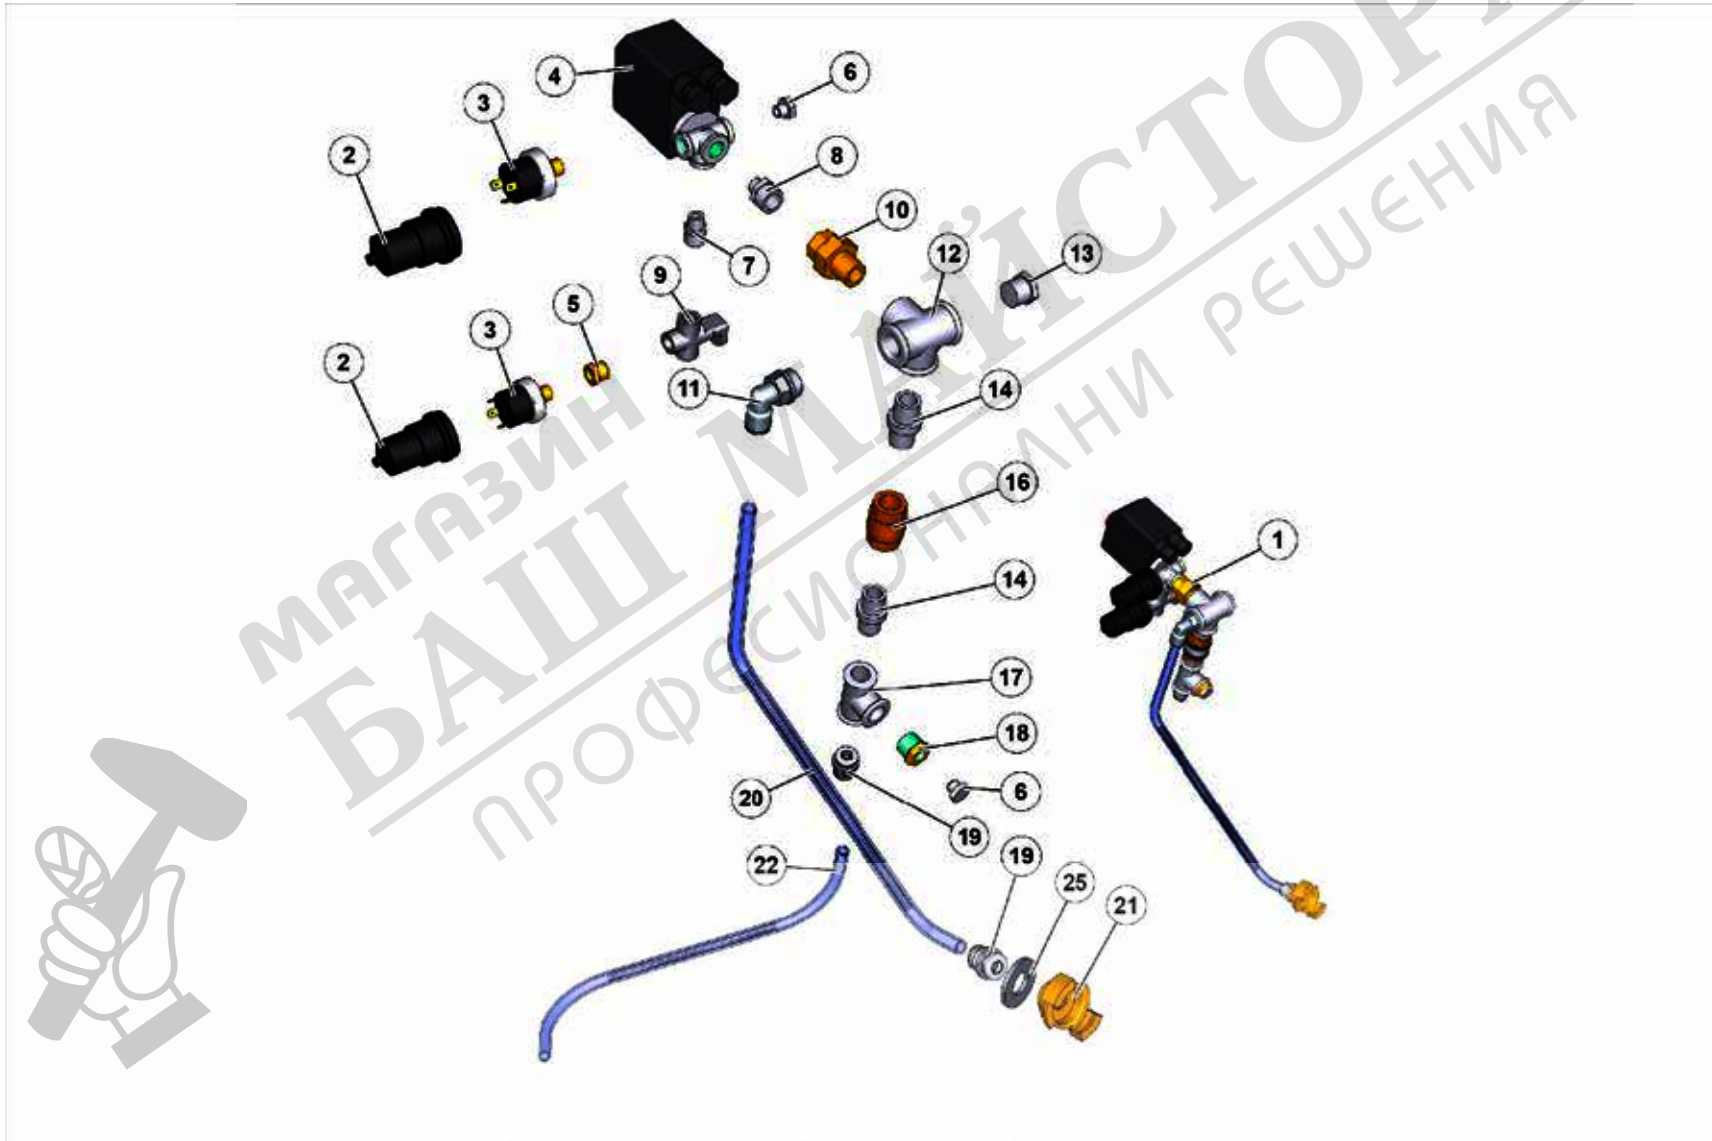

AIR PLANT

N.	CODE	DESCRIPTION	UM	QTY
1	3238679	KOINE 3.1 AIR GROUP	PZ	1.0
2	3226173	RUBBER HOOD FOR PRESSURE SWITCH	PZ	2.0
3	3223630	WATER PRESSURE SWITCH	PZ	2.0
4	3225843	PRESSURE GAUGE	PZ	1.0
5	3229717	'REDUCTION M.3/8" F.1/4" RAW BRASS'	PZ	1.0
6	3224967	CAP	PZ	2.0
7	3228353	NIPPLES	PZ	1.0
8	3224607	REDUCED NIPPLE	PZ	1.0
9	3238684	BALL VALVE		1.0
10	3223618	PIPE UNION/SCREW PIPE	PZ	1.0
11	3238683	CONNECTOR		1.0
12	3227964	DISTRIBUTOR	PZ	1.0
13	3223610	CAP	PZ	1.0
14	3224362	NIPPLE	PZ	2.0
16	3224360	VALVE/SCREW PUMP	PZ	1.0
17	3224350	CONNECTOR	PZ	1.0
18	3223609	REDUCER	PZ	1.0
19	3238327	CONNECTOR	PZ	2.0
20	3238840	HOSE RILSAN 12/10 L400	PZ	1.0
21	3224382	QUICK COUPLING	PZ	1.0
22	3238840	HOSE RILSAN 12/10 L400	PZ	1.0