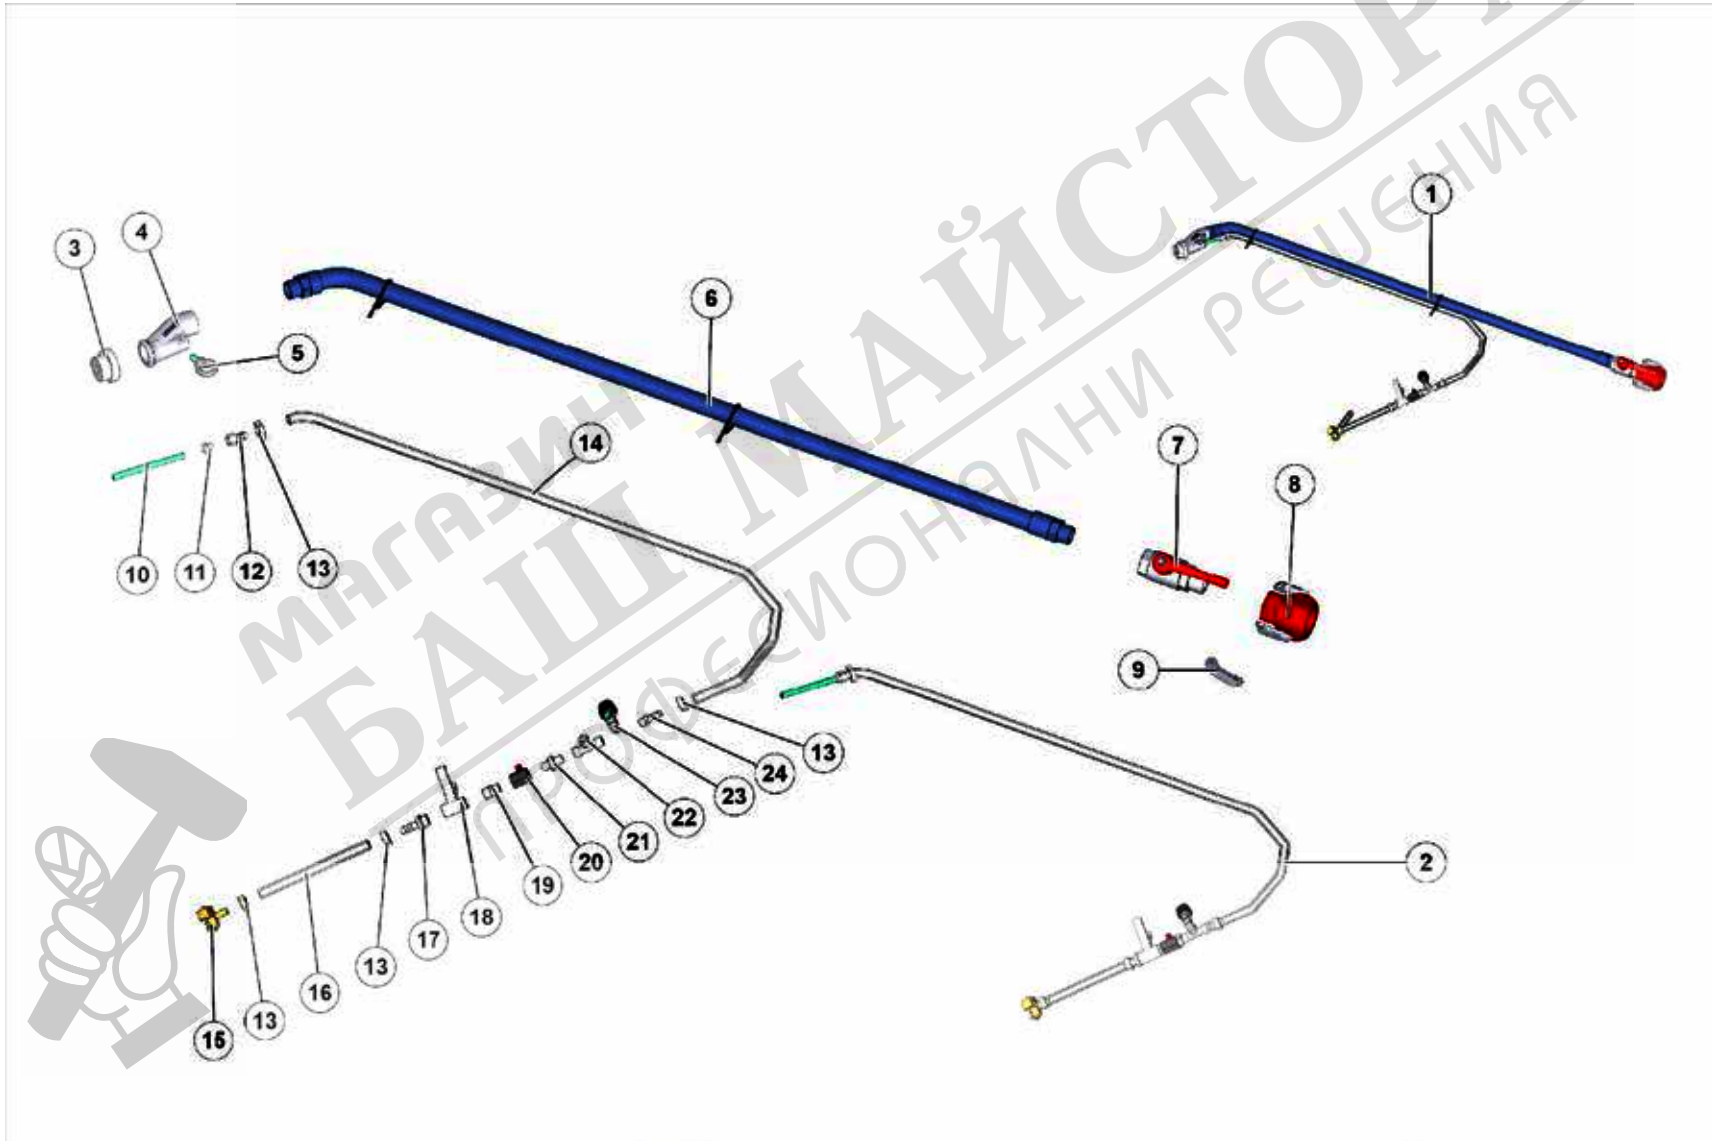

SPRAY GUN DN25

N.	CODE	DESCRIPTION	UM	QTY
1	1107549	Fire-proof spray gun		1.0
2	3226421	AIR HOSE	PZ	1.0
3	1107553	10 pces deflectors kit d. 14		1.0
4	3223345	SPRAYJET HEAD/SCREW PUMP	PZ	1.0
5	3209356	EYE-BOLT/MORTAR PUMP	PZ	1.0
6	3229626	EXTENSION PVC PN16 D.32 ASSEMBLED WITH	PZ	1.0
7	3225833	VALVE/MORTAR PUMP	PZ	1.0
8	3224701	CAM COUPLING/SCREW PUMP	PZ	1.0
9	3224498	HANDLE/MORTAR PUMP	PZ	2.0
10	3223350	AIR PIPE L = 130	PZ	1.0
11	3227954	REDUCER	PZ	1.0
12	3228674	RUBBER HOLDER	PZ	1.0
13	3224823	RING CLAMPS	PZ	4.0
14	2292365	LINE/SAW	M	1.0
15	3224818	QUICK COUPLING WITH RUBBER HOSE D.10	PZ	1.0
16	2292365	LINE/SAW	M	1.0
17	3228354	'HOSE HOLDER M.3 / 8 "X12 BRASS'	PZ	1.0
18	3223344	'RING FITTING WITH THREAD 3/8 "F.'	PZ	1.0
19	3228353	NIPPLES	PZ	1.0
20	3227953	VALVE/SCREW PUMP	PZ	1.0
21	3225186	NIPPLES		1.0