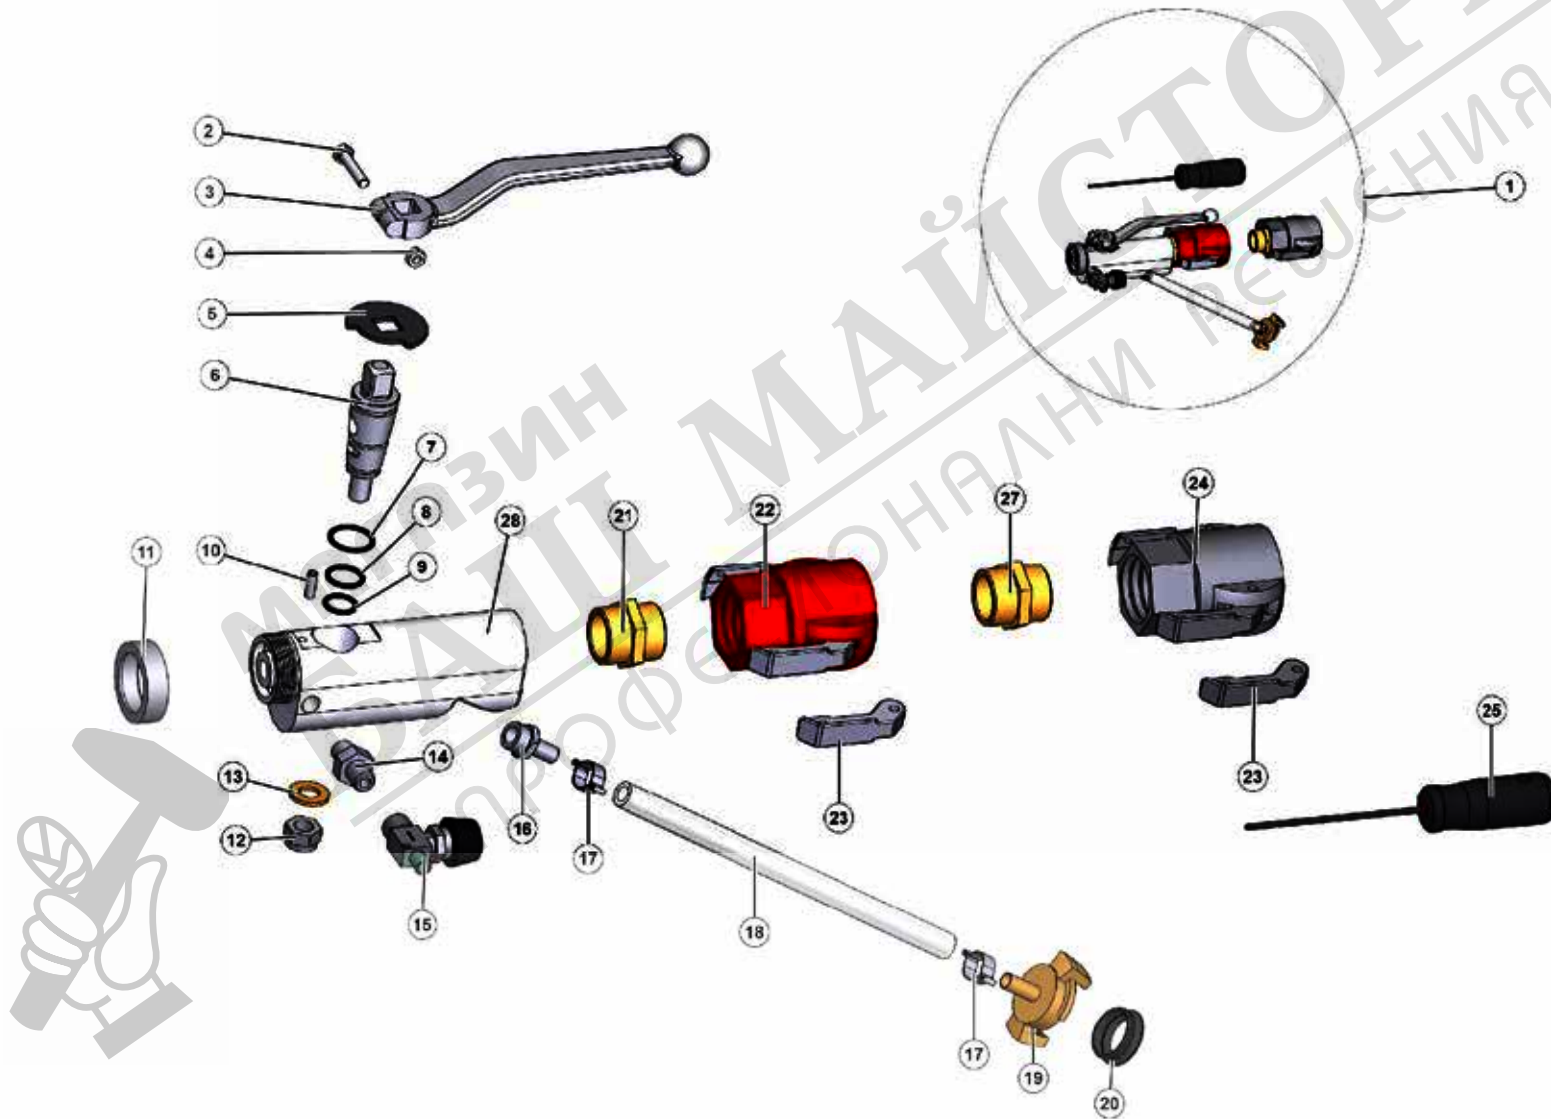

SPRAY GUN FINISHING COAT

N.	CODE	DESCRIPTION	UM	QTY
1	1107011	Spray gun Small 50		1.0
2	2222022	SCREW	PZ	1.0
3	3223918	HANDLE	PZ	1.0
4	2223280	NUT	PZ	1.0
5	3224280	WASHER		1.0
6	3224281	CONE		1.0
7	3239003	STOP RING		1.0
8	2227067	STOP RING	PZ	1.0
9	3239002	STOP RING		1.0
10	3207673	GRUB SCREW	PZ	1.0
11	3224277	RING/SCREW PUMP	PZ	1.0
12	2223921	NUT	PZ	1.0
13	2224380	WASHER/SAW	PZ	1.0
14	3225186	NIPPLES		1.0
15	3224496	VALVE/SCREW PUMP	PZ	1.0
16	3224817	'HOSE HOLDER M. 3/8 "X10 BRASS'	PZ	1.0
17	3224823	RING CLAMPS	PZ	2.0
18	2292365	LINE/SAW	M	1.0
19	3224818	QUICK COUPLING WITH RUBBER HOSE D.10	PZ	1.0
20	3223697	GASKET/MORTAR PUMP	PZ	1.0
21	3224956	NIPPLES/SCREW PUMP	PZ	1.0