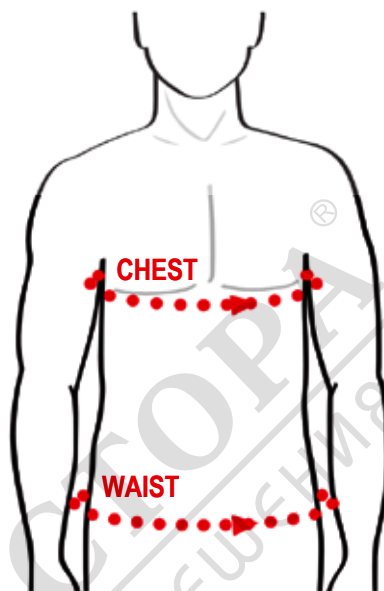

WOMENS

MILWAUKEE SIZING GUIDE

FOR BEST FIT, MEASURE BODY AT SPECIFIED POINTS AND MATCH MEASUREMENT TO APPROPRIATE SIZE RANGE.

SIZE	S	M	L	XL	2XL
CHEST (cm/in)	84cm - 89cm 33" - 35"	89cm - 94cm 35" - 37"	94cm - 99cm 37" - 39"	99cm - 104cm 39" - 41"	104cm - 109cm 41" - 43"
WAIST (cm/in)	71cm - 76cm 28" - 30"	76cm - 81cm 30" - 32"	81cm - 86cm 32" - 34"	86cm - 91cm 34" - 36"	91cm - 96cm 36" - 38"
HIPS (cm/in)	87cm - 92cm 34" - 36"	92cm - 97cm 36" - 38"	97cm - 102cm 38" - 40"	102cm - 107cm 40" - 42"	107cm - 112cm 42" - 44"

Milwaukee
Nothing but **HEAVY DUTY**™

MILWAUKEETOOL.EU

MENS

MILWAUKEE SIZING GUIDE

FOR BEST FIT, MEASURE BODY AT SPECIFIED POINTS AND MATCH MEASUREMENT TO APPROPRIATE SIZE RANGE.

SIZE	S	M	L	XL	2XL
CHEST (cm/in)	97cm - 102cm 38" - 40"	102cm - 107cm 40" - 42"	107cm - 112cm 42" - 44"	112cm - 117cm 44" - 46"	117cm - 122cm 46" - 48"
WAIST (cm/in)	76cm - 81cm 30" - 32"	81cm - 86cm 32" - 34"	86cm - 91cm 34" - 36"	91cm - 96cm 36" - 38"	96cm - 101cm 38" - 40"

Milwaukee
Nothing but **HEAVY DUTY**™

MILWAUKEETOOL.EU

GLOVES

MILWAUKEE SIZING GUIDE

FOR BEST FIT, MEASURE TIP OF MIDDLE
FINGER TO BASE OF PALM.

SIZE	M	L	XL	2XL
HAND (cm/in)	19.1cm 7 ¹ / ₂ "	19.7cm 7 ³ / ₄ "	20.3cm 8"	20.9cm 8 ¹ / ₄ "

Milwaukee
Nothing but **HEAVY DUTY.**

MILWAUKEETOOL.EU

OVERALLS

MILWAUKEE SIZING GUIDE

IF YOU FALL BETWEEN SIZES, GO FOR THE
NEXT SIZE UP.

SIZE	S	M	L	XL	2XL
WAIST (cm/in)	71cm - 76cm 28" - 30"	81cm - 86cm 32" - 34"	91cm - 96cm 36" - 38"	102cm - 107cm 40" - 42"	112cm - 117cm 44" - 46"