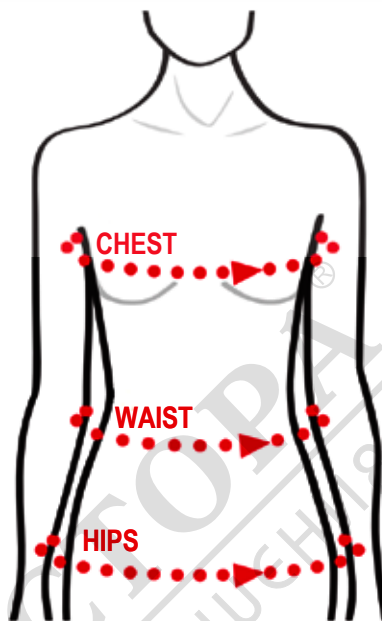

WOMENS

MILWAUKEE SIZING GUIDE

FOR BEST FIT, MEASURE BODY AT SPECIFIED POINTS AND MATCH MEASUREMENT TO APPROPRIATE SIZE RANGE.

SIZE	S	M	L	XL	2XL
CHEST (cm/in)	84cm - 89cm 33" - 35"	89cm - 94cm 35" - 37"	94cm - 99cm 37" - 39"	99cm - 104cm 39" - 41"	104cm - 109cm 41" - 43"
WAIST (cm/in)	71cm - 76cm 28" - 30"	76cm - 81cm 30" - 32"	81cm - 86cm 32" - 34"	86cm - 91cm 34" - 36"	91cm - 96cm 36" - 38"
HIPS (cm/in)	87cm - 92cm 34" - 36"	92cm - 97cm 36" - 38"	97cm - 102cm 38" - 40"	102cm - 107cm 40" - 42"	107cm - 112cm 42" - 44"

Milwaukee
Nothing but **HEAVY DUTY**™

MILWAUKEETOOL.EU

MENS

MILWAUKEE SIZING GUIDE

FOR BEST FIT, MEASURE BODY AT SPECIFIED POINTS AND MATCH MEASUREMENT TO APPROPRIATE SIZE RANGE.

SIZE	S	M	L	XL	2XL
CHEST (cm/in)	97cm - 102cm 38" - 40"	102cm - 107cm 40" - 42"	107cm - 112cm 42" - 44"	112cm - 117cm 44" - 46"	117cm - 122cm 46" - 48"
WAIST (cm/in)	76cm - 81cm 30" - 32"	81cm - 86cm 32" - 34"	86cm - 91cm 34" - 36"	91cm - 96cm 36" - 38"	96cm - 101cm 38" - 40"

Milwaukee
Nothing but **HEAVY DUTY**™

MILWAUKEETOOL.EU

GLOVES

MILWAUKEE SIZING GUIDE

FOR BEST FIT, MEASURE TIP OF MIDDLE
FINGER TO BASE OF PALM.

SIZE	M	L	XL	2XL
HAND (cm/in)	19.1cm 7 ¹ / ₂ "	19.7cm 7 ³ / ₄ "	20.3cm 8"	20.9cm 8 ¹ / ₄ "

Milwaukee
Nothing but **HEAVY DUTY.**

MILWAUKEETOOL.EU

OVERALLS

MILWAUKEE SIZING GUIDE

IF YOU FALL BETWEEN SIZES, GO FOR THE
NEXT SIZE UP.

SIZE	S	M	L	XL	2XL
WAIST (cm/in)	71cm - 76cm 28" - 30"	81cm - 86cm 32" - 34"	91cm - 96cm 36" - 38"	102cm - 107cm 40" - 42"	112cm - 117cm 44" - 46"