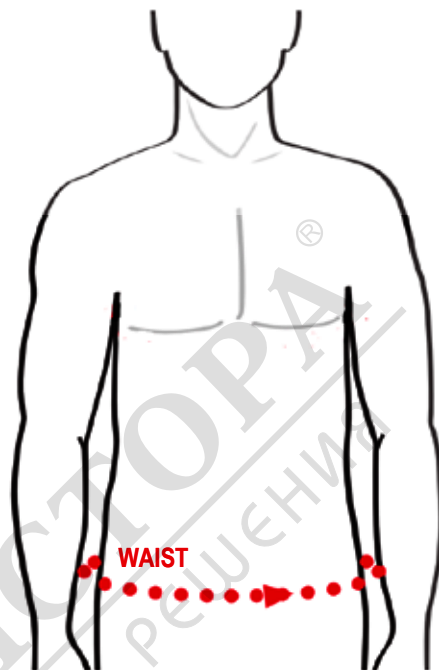

WOMENS

MILWAUKEE SIZING GUIDE

FOR BEST FIT, MEASURE BODY AT SPECIFIED POINTS AND MATCH MEASUREMENT TO APPROPRIATE SIZE RANGE.

SIZE	S	M	L	XL	2XL
CHEST (cm/in)	84cm - 89cm 33" - 35"	89cm - 94cm 35" - 37"	94cm - 99cm 37" - 39"	99cm - 104cm 39" - 41"	104cm - 109cm 41" - 43"
WAIST (cm/in)	71cm - 76cm 28" - 30"	76cm - 81cm 30" - 32"	81cm - 86cm 32" - 34"	86cm - 91cm 34" - 36"	91cm - 96cm 36" - 38"
HIPS (cm/in)	87cm - 92cm 34" - 36"	92cm - 97cm 36" - 38"	97cm - 102cm 38" - 40"	102cm - 107cm 40" - 42"	107cm - 112cm 42" - 44"

Milwaukee
Nothing but **HEAVY DUTY**™

MILWAUKEETOOL.EU

MENS

MILWAUKEE SIZING GUIDE

FOR BEST FIT, MEASURE BODY AT SPECIFIED POINTS AND MATCH MEASUREMENT TO APPROPRIATE SIZE RANGE.

SIZE	S	M	L	XL	2XL
CHEST (cm/in)	97cm - 102cm 38" - 40"	102cm - 107cm 40" - 42"	107cm - 112cm 42" - 44"	112cm - 117cm 44" - 46"	117cm - 122cm 46" - 48"
WAIST (cm/in)	76cm - 81cm 30" - 32"	81cm - 86cm 32" - 34"	86cm - 91cm 34" - 36"	91cm - 96cm 36" - 38"	96cm - 101cm 38" - 40"

Milwaukee
Nothing but **HEAVY DUTY**™

MILWAUKEETOOL.EU

GLOVES

MILWAUKEE SIZING GUIDE

FOR BEST FIT, MEASURE TIP OF MIDDLE
FINGER TO BASE OF PALM.

SIZE	M	L	XL	2XL
HAND (cm/in)	19.1cm 7 ¹ / ₂ "	19.7cm 7 ³ / ₄ "	20.3cm 8"	20.9cm 8 ¹ / ₄ "

Milwaukee
Nothing but **HEAVY DUTY.**

MILWAUKEETOOL.EU

OVERALLS

MILWAUKEE SIZING GUIDE

IF YOU FALL BETWEEN SIZES, GO FOR THE
NEXT SIZE UP.

SIZE	S	M	L	XL	2XL
WAIST (cm/in)	71cm - 76cm 28" - 30"	81cm - 86cm 32" - 34"	91cm - 96cm 36" - 38"	102cm - 107cm 40" - 42"	112cm - 117cm 44" - 46"