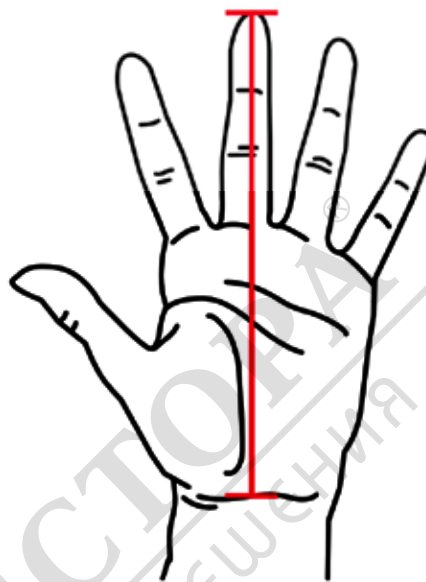

WOMENS

MILWAUKEE SIZING GUIDE

FOR BEST FIT, MEASURE BODY AT SPECIFIED POINTS AND MATCH MEASUREMENT TO APPROPRIATE SIZE RANGE.

SIZE	S	M	L	XL	2XL
CHEST (cm/in)	84cm - 89cm 33" - 35"	89cm - 94cm 35" - 37"	94cm - 99cm 37" - 39"	99cm - 104cm 39" - 41"	104cm - 109cm 41" - 43"
WAIST (cm/in)	71cm - 76cm 28" - 30"	76cm - 81cm 30" - 32"	81cm - 86cm 32" - 34"	86cm - 91cm 34" - 36"	91cm - 96cm 36" - 38"
HIPS (cm/in)	87cm - 92cm 34" - 36"	92cm - 97cm 36" - 38"	97cm - 102cm 38" - 40"	102cm - 107cm 40" - 42"	107cm - 112cm 42" - 44"

Milwaukee
Nothing but **HEAVY DUTY**™

MILWAUKEETOOL.EU

MENS

MILWAUKEE SIZING GUIDE

FOR BEST FIT, MEASURE BODY AT SPECIFIED POINTS AND MATCH MEASUREMENT TO APPROPRIATE SIZE RANGE.

SIZE	S	M	L	XL	2XL
CHEST (cm/in)	97cm - 102cm 38" - 40"	102cm - 107cm 40" - 42"	107cm - 112cm 42" - 44"	112cm - 117cm 44" - 46"	117cm - 122cm 46" - 48"
WAIST (cm/in)	76cm - 81cm 30" - 32"	81cm - 86cm 32" - 34"	86cm - 91cm 34" - 36"	91cm - 96cm 36" - 38"	96cm - 101cm 38" - 40"

Milwaukee
Nothing but **HEAVY DUTY**™

MILWAUKEETOOL.EU

GLOVES

MILWAUKEE SIZING GUIDE

FOR BEST FIT, MEASURE TIP OF MIDDLE
FINGER TO BASE OF PALM.

SIZE	M	L	XL	2XL
HAND (cm/in)	19.1cm 7 ¹ / ₂ "	19.7cm 7 ³ / ₄ "	20.3cm 8"	20.9cm 8 ¹ / ₄ "

Milwaukee
Nothing but **HEAVY DUTY.**

MILWAUKEETOOL.EU

OVERALLS

MILWAUKEE SIZING GUIDE

IF YOU FALL BETWEEN SIZES, GO FOR THE
NEXT SIZE UP.

SIZE	S	M	L	XL	2XL
WAIST (cm/in)	71cm - 76cm 28" - 30"	81cm - 86cm 32" - 34"	91cm - 96cm 36" - 38"	102cm - 107cm 40" - 42"	112cm - 117cm 44" - 46"