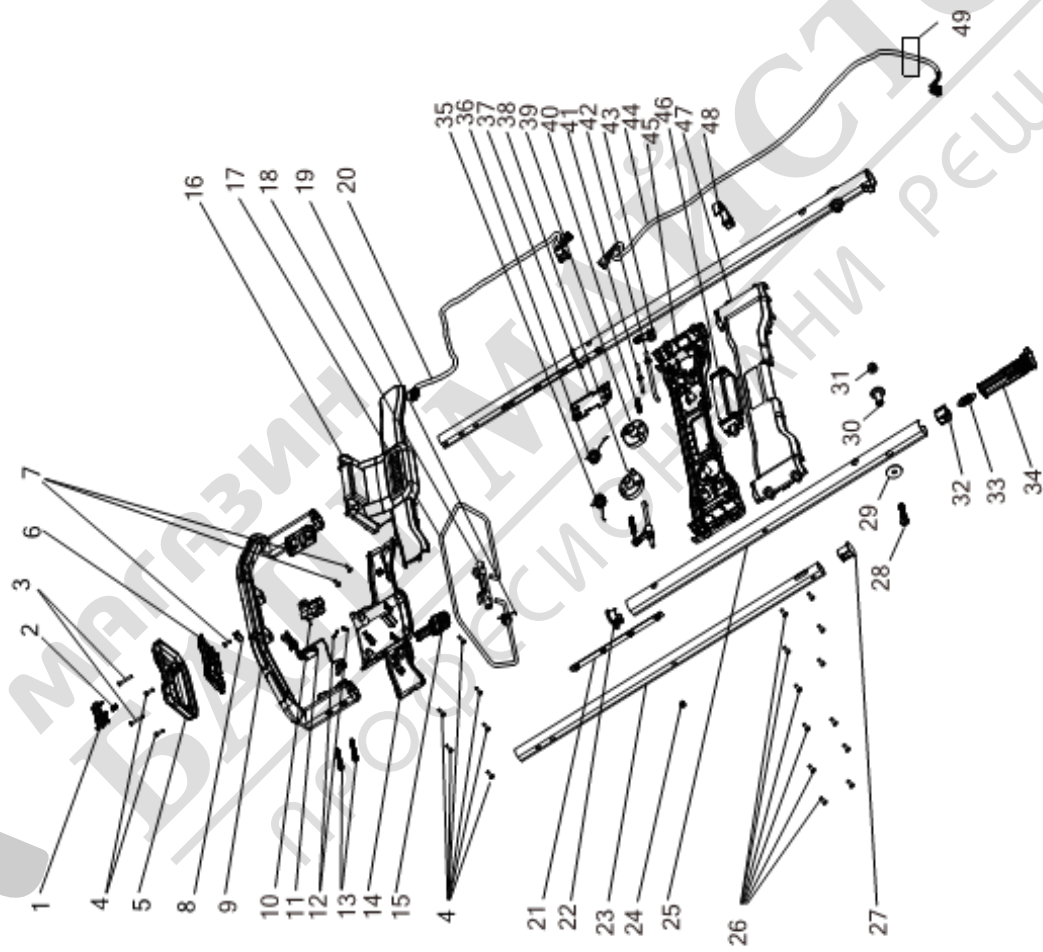

DCMWP134N MOWER 1

МАГАЗИН МАШИНОСТРОИТЕЛЬНЫХ РЕШЕНИЙ

МАШИНОСТРОИТЕЛЬНЫЕ РЕШЕНИЯ

Parts List DCMWP134N MOWER 1

Item	Part Number	Qty	Part Description	General Description	Other Info	Repair Inst	Markets
1	NA168482	1	BUTTON			No	XJ
2	NA213502	1	SPRING			No	XJ
3	90617442	2	SCREW			No	XJ
4	330019-03	8	SCREW			No	XJ
5	NA120833	1	COVER			No	XJ
6	NA312972	1	CONTROL			No	XJ
7	330019-02	3	SCREW			No	XJ
8	NA255730	1	BUTTON			No	XJ
9	NA268870	1	HANDLE SA			No	XJ
10	NA172919	1	SWITCH			No	XJ
11	NA211458	1	WIRE			No	XJ
12	N261987	2	CAP			No	XJ
13	330045-29	4	SCREW			No	XJ
14	NA120832	1	COVER			No	XJ
15	NA260845	1	KEY			No	XJ
16	NA120831	1	SWITCH COVER			No	XJ
17	NA168479	1	CATCH			No	XJ
18	NA168480	1	CAM			No	XJ
19	N534932	1	SPRING TORSION			No	XJ
20	NA172974	1	HARNESS			No	XJ
21	NA302113	2	STRIP			No	XJ
22	NA302159	2	SLEEVE			No	XJ
23	NA302156	2	TUBE UPPER			No	XJ
24	NA377608	2	STOP			No	XJ
25	NA302154	2	TUBE LOWER			No	XJ
26	330019-12	36	SCREW			No	XJ
27	NA302157	2	SLEEVE			No	XJ
28	NA291227	2	BOLT			No	XJ
29	NA302168	2	WASHER			No	XJ
30	NA302166	2	SCREW			No	XJ
31	N526931	2	NUT			No	XJ
32	NA302103	2	HOOK			No	XJ