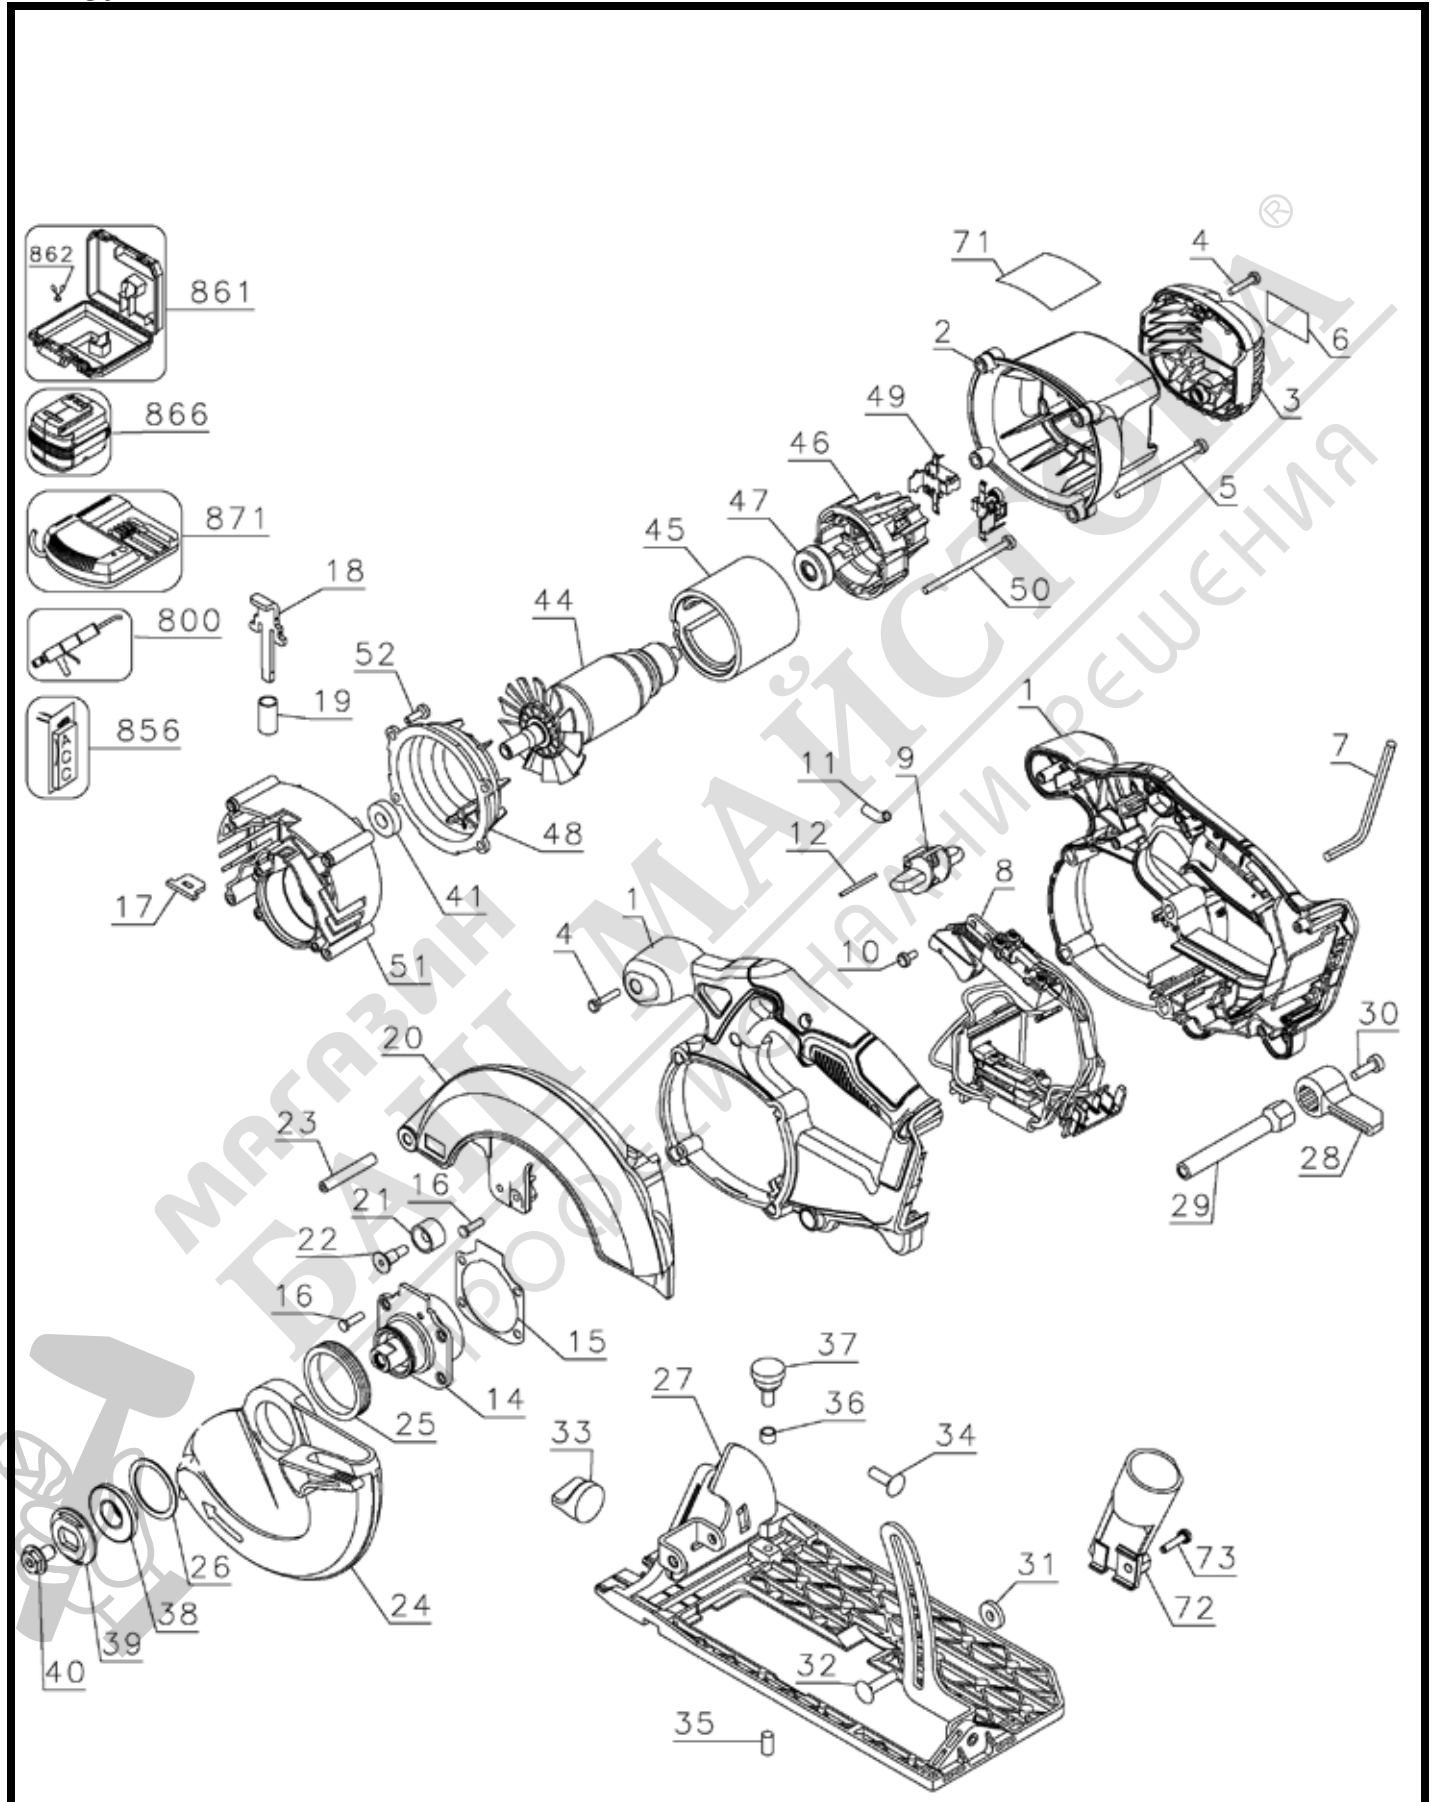

DCS391N CORDLESS CIRCULAR SAW 1

Parts List DCS391N CORDLESS CIRCULAR SAW 1

Item	Part Number	Qty	Part Description	General Description	Other Info	Repair Inst	Markets
1	N064324	1	CLAMSHELL SET			No	XJ
2	N054423	1	MOTOR COVER			No	XJ
3	N173219	1	END CAP			No	XJ
4	330019-04	8	SCREW			Yes	XJ
5	398987-00	4	SCREW			Yes	XJ
6	N094673	1	BRAND LABEL			No	XJ
7	098000-11	1	HEX KEY	5 MM		No	XJ
8	N189271	1	SWITCH SA			No	XJ
9	605107-00	1	BUTTON LOCK-OFF			No	XJ
10	330019-40	1	SCREW			Yes	XJ
11	389120-00	1	SPRING			No	XJ
12	388531-00	1	PIN			No	XJ
14	659417-00SV	1	SPINDLE SA			No	XJ
15	605081-01	1	GASKET			No	XJ
16	613783-00	8	SCREW			No	XJ
17	605094-00	1	WIPER			No	XJ
18	629444-00	1	SPINDLE LOCK			No	XJ
19	058698-00	1	SPRING			No	XJ
20	N086228	1	GUARD UPPER			No	XJ
21	N248899	1	BUMPER			No	XJ
22	610134-00	1	SCREW			No	XJ
23	614048-00	1	SPIROL PIN			No	XJ
24	611925-00	1	GUARD LOWER			No	XJ
25	N035365	1	SPRING			No	XJ
26	150383-00	1	RETAINER			No	XJ
27	N491713	1	SHOE SA			No	XJ
28	605105-00	1	LEVER			Yes	XJ
29	618901-00	1	SHAFT			Yes	XJ
30	330045-14	1	SCREW			Yes	XJ
31	N112241	1	WASHER			No	XJ
32	098128-85	1	CARRIAGE BOLT			No	XJ
33	395889-00	1	KNOB			Yes	XJ