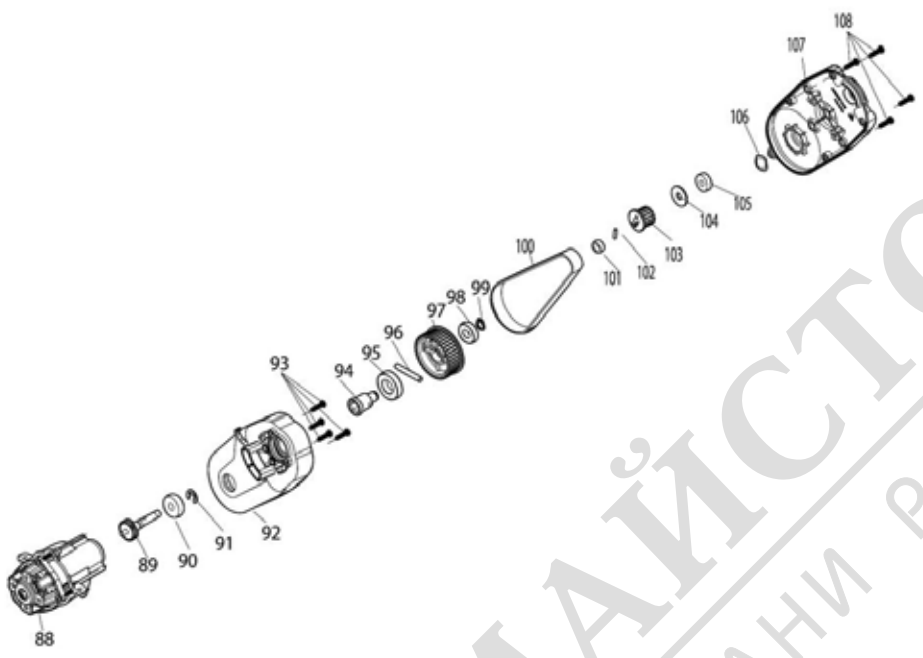

Model No.DUV320 320MM CORDLESS SCARIFIER