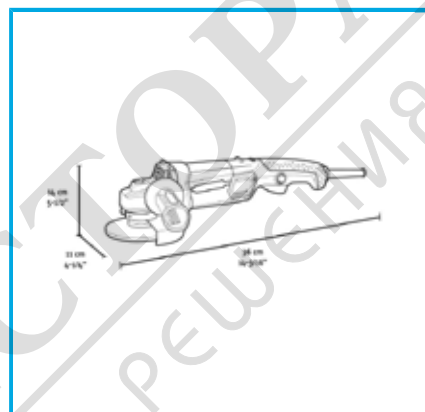

**ART. FFA12003V-125K**  
**ANGLE GRINDER 125MM 1200W**

M14 SPINDLE THREADSOFT STARTVARIABLE SPEEDSPINDLE  
LOCKRESTART PROTECTIONLOCK-OFF FUNCTIONSMALL-SIZE SOFT  
RUBBER GRIPLARGE AIR...

Power	1,2 kW
Amperage at 220-240V	5,4 A
Speed	0-11000 min-1
Shank	M14
Max Ø of cutting disc	125 mm
Max Ø of grinding disc	125 mm
Max Ø of rubber sanding plate	125 mm
Max Ø of circular wire brush	75 mm
Max Ø of cup wire brush	75 mm
EAN Code	8012667404437
Packaging dimensions	415 x 130 x 100 h mm
Gross weight	2,96 kg

Box

M14

Soft Start

- Variable  
Speed

Lock-Off

Soft Grip