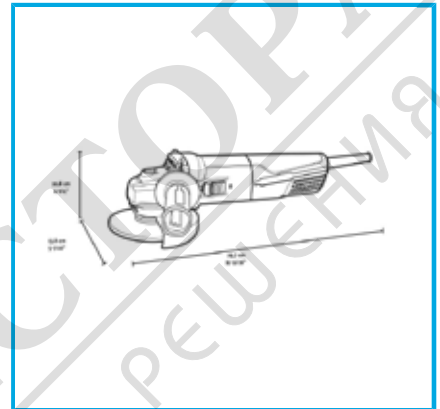

ART. FFA08603A-125K
ANGLE GRINDER 125MM 860W

M14 SPINDLE THREADSOFT STARTSPINDLE LOCKRESTART
PROTECTIONTWO-POSITION ON/OFF SLIDE SWITCH WITH
LOCKSMALL-SIZE SOFT RUBBER...

Power	0,86 kW
Amperage at 220-240V	3,9 A
Speed	0-11000 min-1
Max Ø of cutting disc	125 mm
Max Ø of grinding disc	125 mm
Max Ø of rubber sanding plate	125 mm
Max Ø of circular wire brush	75 mm
Max Ø of cup wire brush	75 mm
EAN Code	8012667404420
Packaging dimensions	350 x 130 x 110 h mm
Gross weight	2,52 kg

Box

M14

Soft Start

Arbor Lock

Restart
Protection

2-Position
Switch

Soft Grip