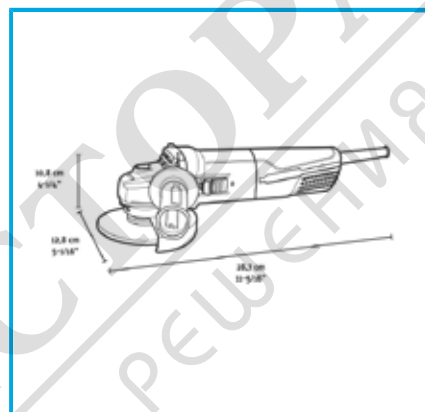

ART. FFAG07203A-115K
ANGLE GRINDER 115MM 720W

M14 SPINDLE THREADSOFT STARTSPINDLE LOCKRESTART
 PROTECTIONTWO-POSITION ON/OFF SLIDE SWITCH WITH
 LOCKSMALL-SIZE SOFT RUBBER...

Power	0,72 kW
Amperage at 220-240V	3,3 A
Speed	0-11000 min-1
Shank	M14
Max Ø of cutting disc	115 mm
Max Ø of grinding disc	115 mm
Max Ø of rubber sanding plate	115 mm
Max Ø of circular wire brush	75 mm
Max Ø of cup wire brush	75 mm
EAN Code	8012667404413
Packaging dimensions	350 x 130 x 115 h mm
Gross weight	2,35 kg

-  Box
-  M14
-  Soft Start
-  Arbor Lock
-  Restart Protection
-  2-Position Switch
-  Soft Grip
-  Constant Speed