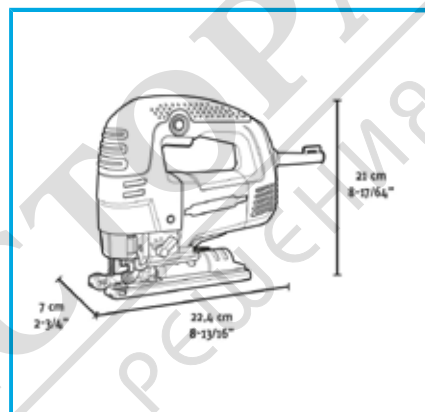

ART. FFJS07103A-K

JIGSAW 0,71 KW

STROKE RATE REGULATION ANGULAR ADJUSTMENT 4-STAGE
PENDULUM SAW BLADE QUICK CHANGE WITH BLADE
DEFENSE LOCK-ON FUNCTION METAL...

Power	0,71 kW
Amperage at 220-240V	3,1 A
Stroke rate at no-load	700-3000 min-1
Stroke length	26 mm
Cutting depth in wood	85 mm
Cutting depth in aluminium	20 mm
Cutting depth in steel	10 mm
Cutting angle	Max 45° / 45°
EAN Code	8012667404529
Packaging dimensions	305 x 220 x 85 h mm
Gross weight	3,47 kg

- Box - Variable Speed
- 4-Mode Pendulum - Angle Adjustment
- Easy Replacement Lock-On