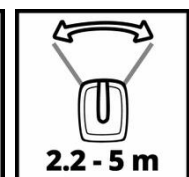

Features & Benefits

- Member of the Power X-Change family, 1x18V battery necessary
- 6-stage electronic speed control
- 8-stage, ergonomic flow rate adjustment knob
- 3.3l filling capacity
- Ergonomic and secure handling thanks to softgrip
- Individually adjustable spread width (max. 5m)
- Spreading of fertiliser, grass seed and even salt
- Year round use for spreading fertiliser, grass seed and salt
- Supplied without battery and charger (available separately)

Technical Data

- Max. surface capacity 800 m²
- Capacity of grit box 3.3 L

Logistic Data

- Product weight 1.24 kg
- Gross weight single packaging 1.78 kg
- Dimensions single packaging 280 x 225 x 305 mm
- Pieces per export carton 4 Pieces
- Gross weight export carton 7.9 kg
- Dimensions Export Carton 578 x 446 x 330 mm
- Container quantity (20"/40"/40"HC) 2800 | 1360 | 3232