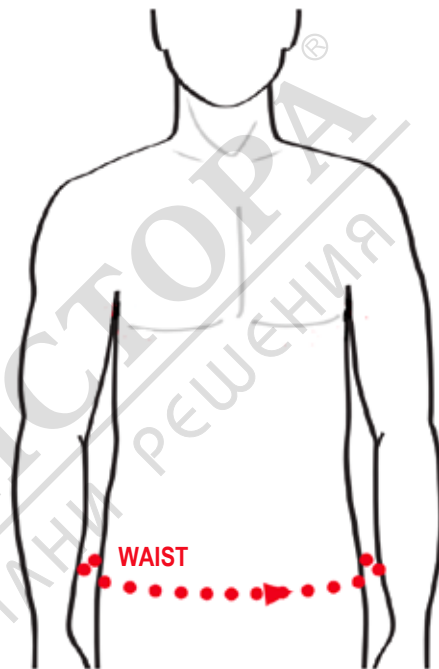

OVERALLS

MILWAUKEE SIZING GUIDE

IF YOU FALL BETWEEN SIZES, GO FOR THE
NEXT SIZE UP.

SIZE	S	M	L	XL	2XL
WAIST (cm/in)	71cm - 76cm 28" - 30"	81cm - 86cm 32" - 34"	91cm - 96cm 36" - 38"	102cm - 107cm 40" - 42"	112cm - 117cm 44" - 46"