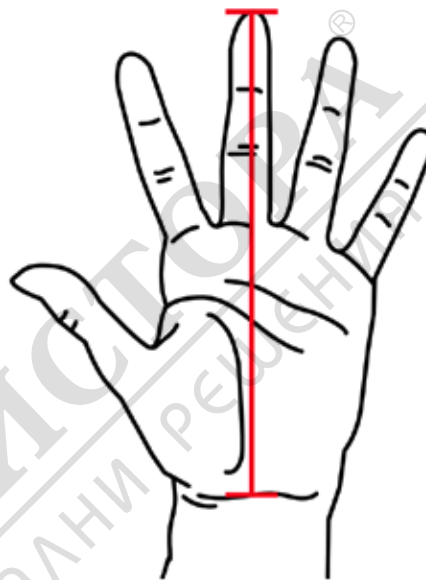

## MILWAUKEE SIZING GUIDE

FOR BEST FIT, MEASURE BODY AT SPECIFIED POINTS AND MATCH MEASUREMENT TO APPROPRIATE SIZE RANGE.

SIZE	S	M	L	XL	2XL
<b>CHEST</b> (cm/in)	97cm - 102cm 38" - 40"	102cm - 107cm 40" - 42"	107cm - 112cm 42" - 44"	112cm - 117cm 44" - 46"	117cm - 122cm 46" - 48"
<b>WAIST</b> (cm/in)	76cm - 81cm 30" - 32"	81cm - 86cm 32" - 34"	86cm - 91cm 34" - 36"	91cm - 96cm 36" - 38"	96cm - 101cm 38" - 40"

## MILWAUKEE SIZING GUIDE

FOR BEST FIT, MEASURE TIP OF MIDDLE  
FINGER TO BASE OF PALM.

SIZE	M	L	XL	2XL
<b>HAND</b> (cm/in)	19.1cm 7 <sup>1</sup> / <sub>2</sub> "	19.7cm 7 <sup>3</sup> / <sub>4</sub> "	20.3cm 8"	20.9cm 8 <sup>1</sup> / <sub>4</sub> "