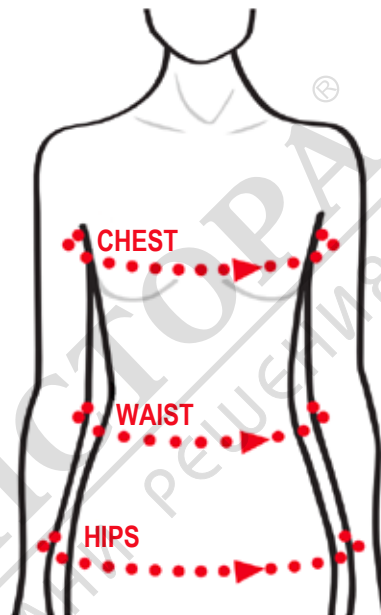

## MILWAUKEE SIZING GUIDE

FOR BEST FIT, MEASURE BODY AT SPECIFIED POINTS AND MATCH MEASUREMENT TO APPROPRIATE SIZE RANGE.

SIZE	S	M	L	XL	2XL
<b>CHEST</b> (cm/in)	84cm - 89cm 33" - 35"	89cm - 94cm 35" - 37"	94cm - 99cm 37" - 39"	99cm - 104cm 39" - 41"	104cm - 109cm 41" - 43"
<b>WAIST</b> (cm/in)	71cm - 76cm 28" - 30"	76cm - 81cm 30" - 32"	81cm - 86cm 32" - 34"	86cm - 91cm 34" - 36"	91cm - 96cm 36" - 38"
<b>HIPS</b> (cm/in)	87cm - 92cm 34" - 36"	92cm - 97cm 36" - 38"	97cm - 102cm 38" - 40"	102cm - 107cm 40" - 42"	107cm - 112cm 42" - 44"

## MILWAUKEE SIZING GUIDE

FOR BEST FIT, MEASURE BODY AT SPECIFIED POINTS AND MATCH MEASUREMENT TO APPROPRIATE SIZE RANGE.

SIZE	S	M	L	XL	2XL
<b>CHEST</b> (cm/in)	97cm - 102cm 38" - 40"	102cm - 107cm 40" - 42"	107cm - 112cm 42" - 44"	112cm - 117cm 44" - 46"	117cm - 122cm 46" - 48"
<b>WAIST</b> (cm/in)	76cm - 81cm 30" - 32"	81cm - 86cm 32" - 34"	86cm - 91cm 34" - 36"	91cm - 96cm 36" - 38"	96cm - 101cm 38" - 40"

## MILWAUKEE SIZING GUIDE

FOR BEST FIT, MEASURE TIP OF MIDDLE  
FINGER TO BASE OF PALM.

SIZE	M	L	XL	2XL
<b>HAND</b> (cm/in)	19.1cm 7 <sup>1</sup> / <sub>2</sub> "	19.7cm 7 <sup>3</sup> / <sub>4</sub> "	20.3cm 8"	20.9cm 8 <sup>1</sup> / <sub>4</sub> "

## MILWAUKEE SIZING GUIDE

IF YOU FALL BETWEEN SIZES, GO FOR THE  
NEXT SIZE UP.

SIZE	S	M	L	XL	2XL
<b>WAIST</b> (cm/in)	<b>71cm - 76cm</b> 28" - 30"	<b>81cm - 86cm</b> 32" - 34"	<b>91cm - 96cm</b> 36" - 38"	<b>102cm - 107cm</b> 40" - 42"	<b>112cm - 117cm</b> 44" - 46"