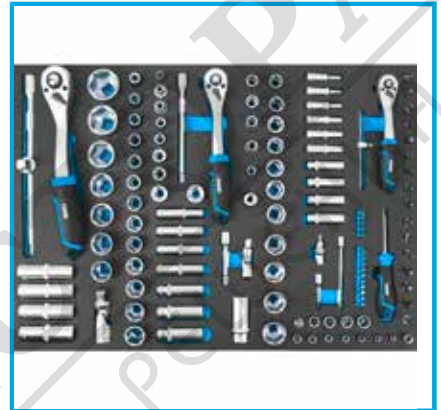

ART. C960C3C
TOOL ROLLING CABINET WITH TOOLS

Included foam trays

Dimensions

Drawer dimensions

Drawers height

Drawer capacity

Gross weight

EAN Code

C960/1A, C960/3A, C960/4A

770 x 460 x 985h mm

566 x 405 mm

6 x 68 mm - 1 x 199 mm

6 x 25 kg - 1 x 40 kg

72,50 kg

8012667412067

235 Pcs